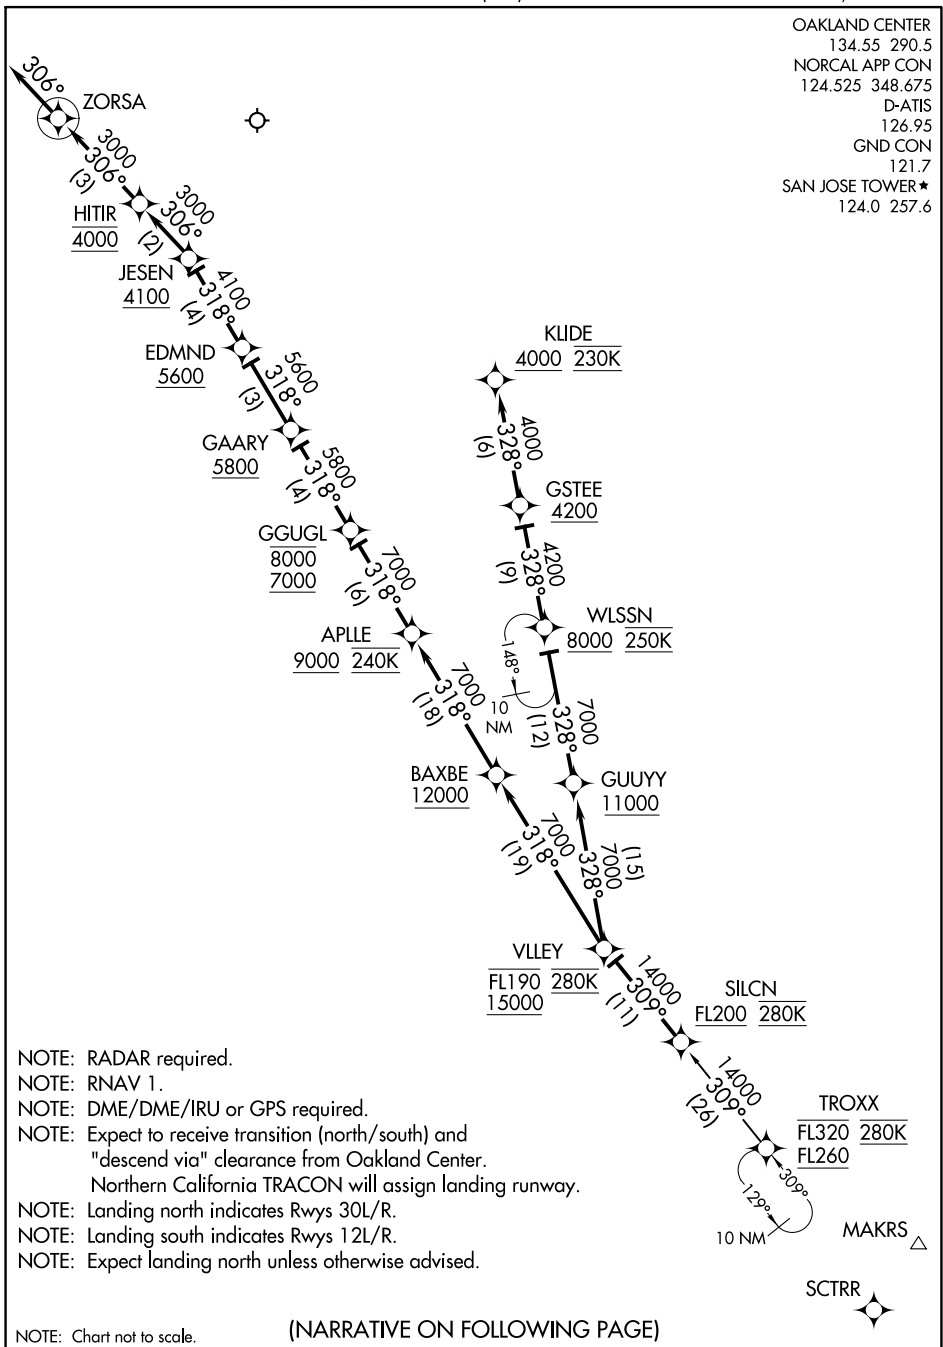

(SILCN.SILCN5) 21168

SILCN FIVE ARRIVAL(RNAV)

AL-693 (FAA)

NORMAN Y MINETA SAN JOSE INTL(SJC)

SAN JOSE, CALIFORNIA

OAKLAND CENTER
 134.55 290.5
 NORCAL APP CON
 124.525 348.675
 D-ATIS
 126.95
 GND CON
 121.7
 SAN JOSE TOWER ★
 124.0 257.6

NOTE: RADAR required.

NOTE: RNAV 1.

NOTE: DME/DME/IRU or GPS required.

NOTE: Expect to receive transition (north/south) and "descend via" clearance from Oakland Center.

Northern California TRACON will assign landing runway.

NOTE: Landing north indicates Rwy 30L/R.

NOTE: Landing south indicates Rwy 12L/R.

NOTE: Expect landing north unless otherwise advised.

NOTE: Chart not to scale.

(NARRATIVE ON FOLLOWING PAGE)

SILCN FIVE ARRIVAL(RNAV)

(SILCN.SILCN5) 17JUN21

SAN JOSE, CALIFORNIA

NORMAN Y MINETA SAN JOSE INTL(SJC)

SW-2, 16 JUN 2022 to 14 JUL 2022

SW-2, 16 JUN 2022 to 14 JUL 2022