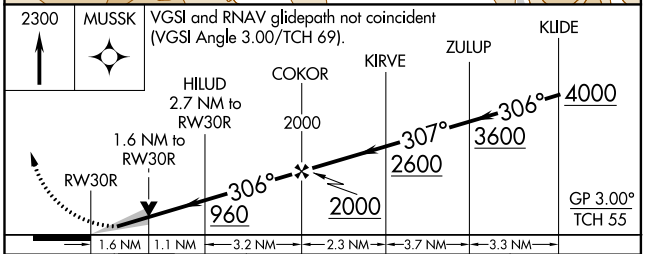

RNAV (GPS) Y RWY 30R

NORMAN Y MINETA SAN JOSE INTL (SJC)

RNP APCH-GPS.		MISSED APPROACH: Climb to 2300 direct MUSSK and hold.			
▼ For uncompensated Baro-VNAV systems, LNAV/VNAV NA below -1°C or above 54°C.					
D-ATIS 126.95	NORCAL APP CON 120.1 290.25	SAN JOSE TOWER * 124.0 (CTAF) 0 257.6	GND CON 121.7	CLNC DEL 118.0	UNICOM 122.95