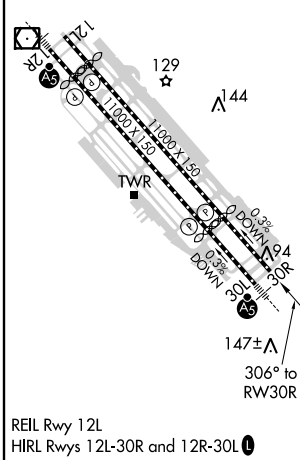

RNAV (GPS) Y RWY 30R

NORMAN Y MINETA SAN JOSE INTL (SJC)

RNP APCH-GPS.		MISSED APPROACH: Climb to 2300 direct MUSSK and hold.			
▼ For uncompensated Baro-VNAV systems, LNAV/VNAV NA below -1°C or above 54°C.					
D-ATIS 126.95	NORCAL APP CON 120.1 290.25	SAN JOSE TOWER * 124.0 (CTAF) 0 257.6	GND CON 121.7	CLNC DEL 118.0	UNICOM 122.95

CATEGORY	A	B	C	D
LPV DA		255-3/4	200 (200-3/4)	
LNAV/VNAV DA		541-13/8	486 (500-13/8)	
LNAV MDA	640-1	585 (600-1)	640-13/4	585 (600-13/4)
<input checked="" type="checkbox"/> CIRCLING	640-1	578 (600-1)	680-13/4 618 (700-13/4)	700-2 638 (700-2)