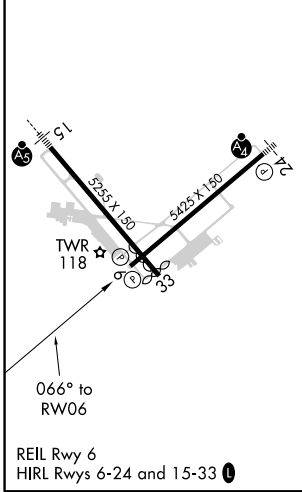

WAAS CH 45799 W06A	APP CRS 066°	Rwy Idg 5019 TDZE 45 Apt Elev 54
--	------------------------	---

RNAV (GPS) RWY 6

CAPE COD GATEWAY (HYA)

⚠ DME/DME RNP-0.3 NA. Baro-VNAV NA below -1.5°C (5°F). Baro-VNAV NA when using Chatham altimeter setting. When local altimeter setting not received, use Chatham altimeter setting; increase LPV DA to 348 feet; increase LNAV/VNAV DA to 475 feet; increase all MDAs 40 feet and visibility Cats C and D ¼ SM.

⚠ MISSED APPROACH: Climb to 1700 direct MECEJ and hold.

ATIS 123.8	BOSTON APP CON* 118.2 284.6	HYANNIS TOWER* 119.5 (CTAF) 0 257.8	GND CON 118.45	CLNC DEL 125.15	UNICOM 122.95
----------------------	---------------------------------------	---	--------------------------	---------------------------	-------------------------

CATEGORY	A	B	C	D
LPV DA		316-1	271 (300-1)	
LNAV/VNAV DA		443-1½	398 (400-1½)	
LNAV MDA	480-1	435 (500-1)	480-1¼ 435 (500-1¼)	480-1½ 435 (500-1½)
C CIRCLING	560-1 506 (600-1)	580-1 526 (600-1)	860-2¼ 806 (900-2¼)	860-2½ 806 (900-2½)