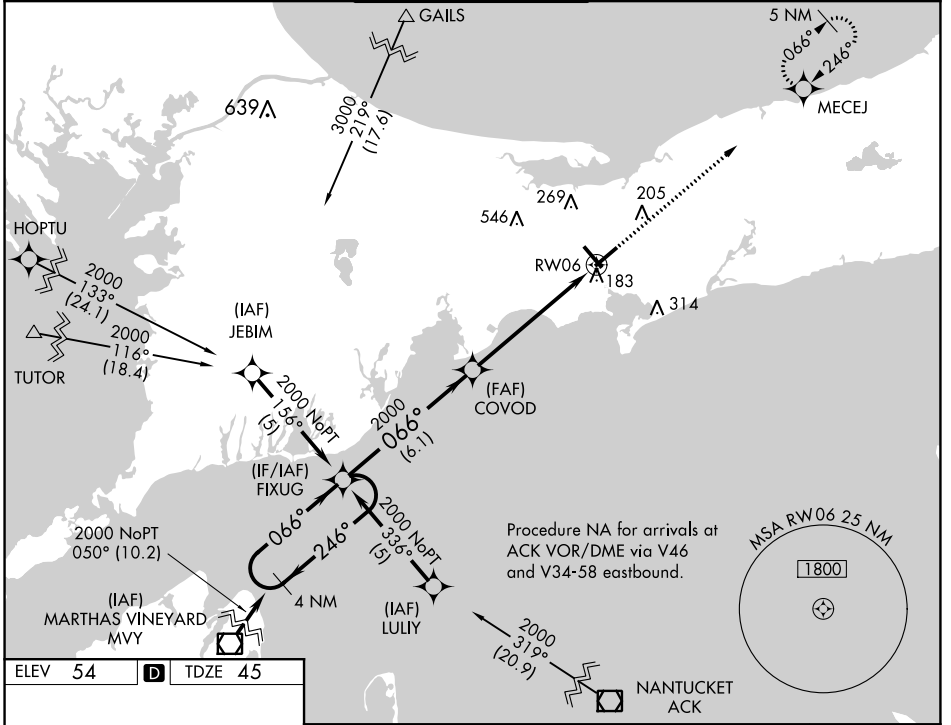

WAAS CH 45799 W06A	APP CRS 066°	Rwy Idg 5019 TDZE 45 Apt Elev 54
--	------------------------	---

RNAV (GPS) RWY 6

CAPE COD GATEWAY (HYA)

⚠ DME/DME RNP-0.3 NA. Baro-VNAV NA below -1.5°C (5°F). Baro-VNAV NA when using Chatham altimeter setting. When local altimeter setting not received, use Chatham altimeter setting; increase LPV DA to 348 feet; increase LNAV/VNAV DA to 475 feet; increase all MDAs 40 feet and visibility Cats C and D ¼ SM.

⚠ MISSED APPROACH: Climb to 1700 direct MECEJ and hold.

ATIS 123.8	BOSTON APP CON* 118.2 284.6	HYANNIS TOWER* 119.5 (CTAF) 0 257.8	GND CON 118.45	CLNC DEL 125.15	UNICOM 122.95
----------------------	---------------------------------------	---	--------------------------	---------------------------	-------------------------

CATEGORY	A	B	C	D
LPV DA		316-1	271 (300-1)	
LNAV/VNAV DA		443-1½	398 (400-1½)	
LNAV MDA	480-1	435 (500-1)	480-1¼ 435 (500-1¼)	480-1½ 435 (500-1½)
C CIRCLING	560-1 506 (600-1)	580-1 526 (600-1)	860-2¼ 806 (900-2¼)	860-2½ 806 (900-2½)