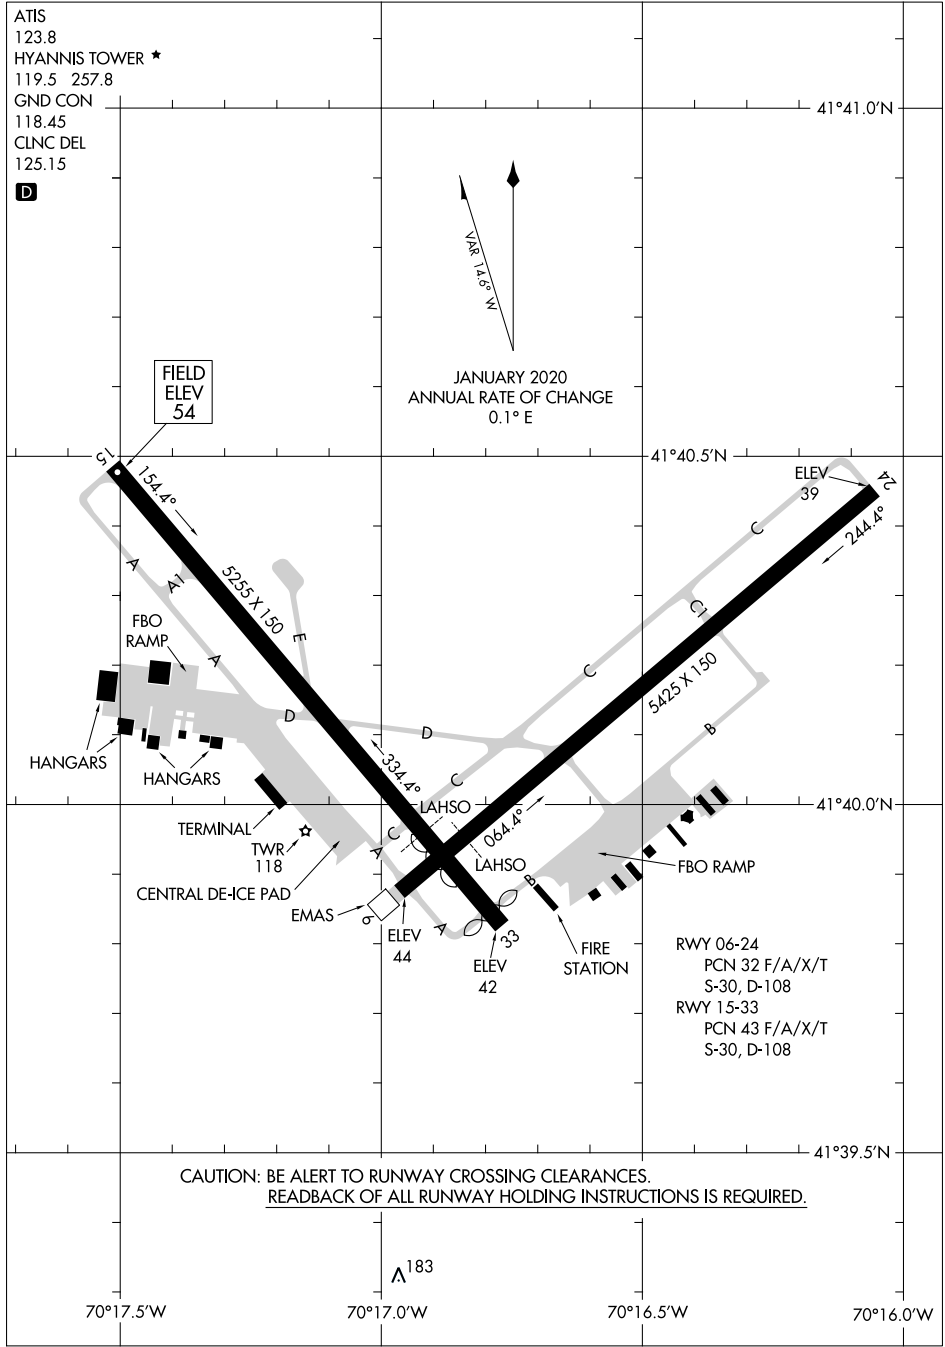

AIRPORT DIAGRAM

AL-675 (FAA)

CAPE COD GATEWAY (HYA)

HYANNIS, MASSACHUSETTS

ATIS
 123.8
 HYANNIS TOWER ★
 119.5 257.8
 GND CON
 118.45
 CLNC DEL
 125.15

D

 JANUARY 2020
 ANNUAL RATE OF CHANGE
 0.1° E

NE-1, 16 JUN 2022 to 14 JUL 2022

NE-1, 16 JUN 2022 to 14 JUL 2022

AIRPORT DIAGRAM

HYANNIS, MASSACHUSETTS

CAPE COD GATEWAY (HYA)