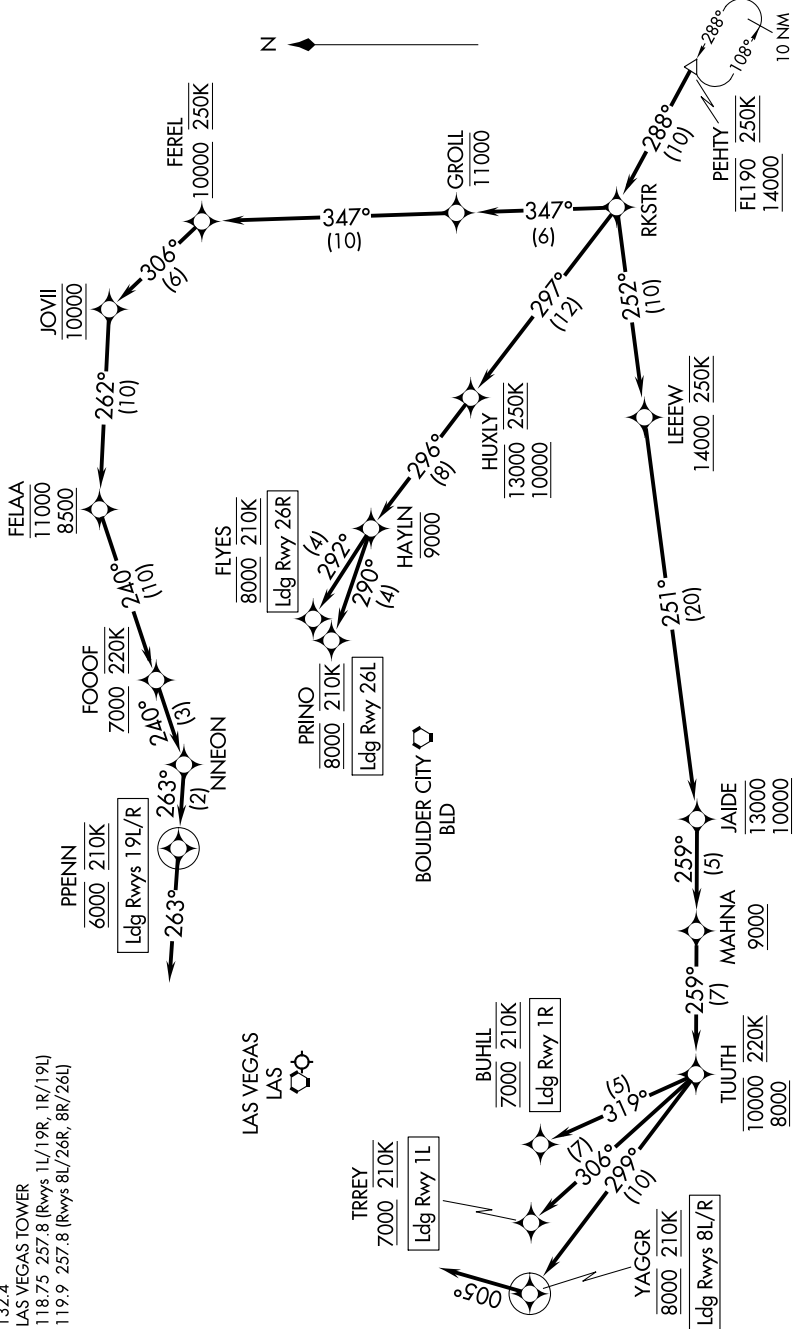

RKSTR TWO ARRIVAL (RNAV) Arrival Routes

SW-4, 16 JUN 2022 to 14 JUL 2022

RNAV 1 - DME/DME/IRU or GPS.  
RADAR required.

NOTE: Jet aircraft only.

LAS VEGAS APP CON  
119.775 282.2  
D-ATIS  
132.4  
LAS VEGAS TOWER  
118.75 257.8 (Rwys 1L/19R, 1R/19L)  
119.9 257.8 (Rwys 8L/26R, 8R/26L)

NOTE: Chart not to scale.

(NARRATIVE ON FOLLOWING PAGE)

SW-4, 16 JUN 2022 to 14 JUL 2022

RKSTR TWO ARRIVAL (RNAV) Arrival Routes