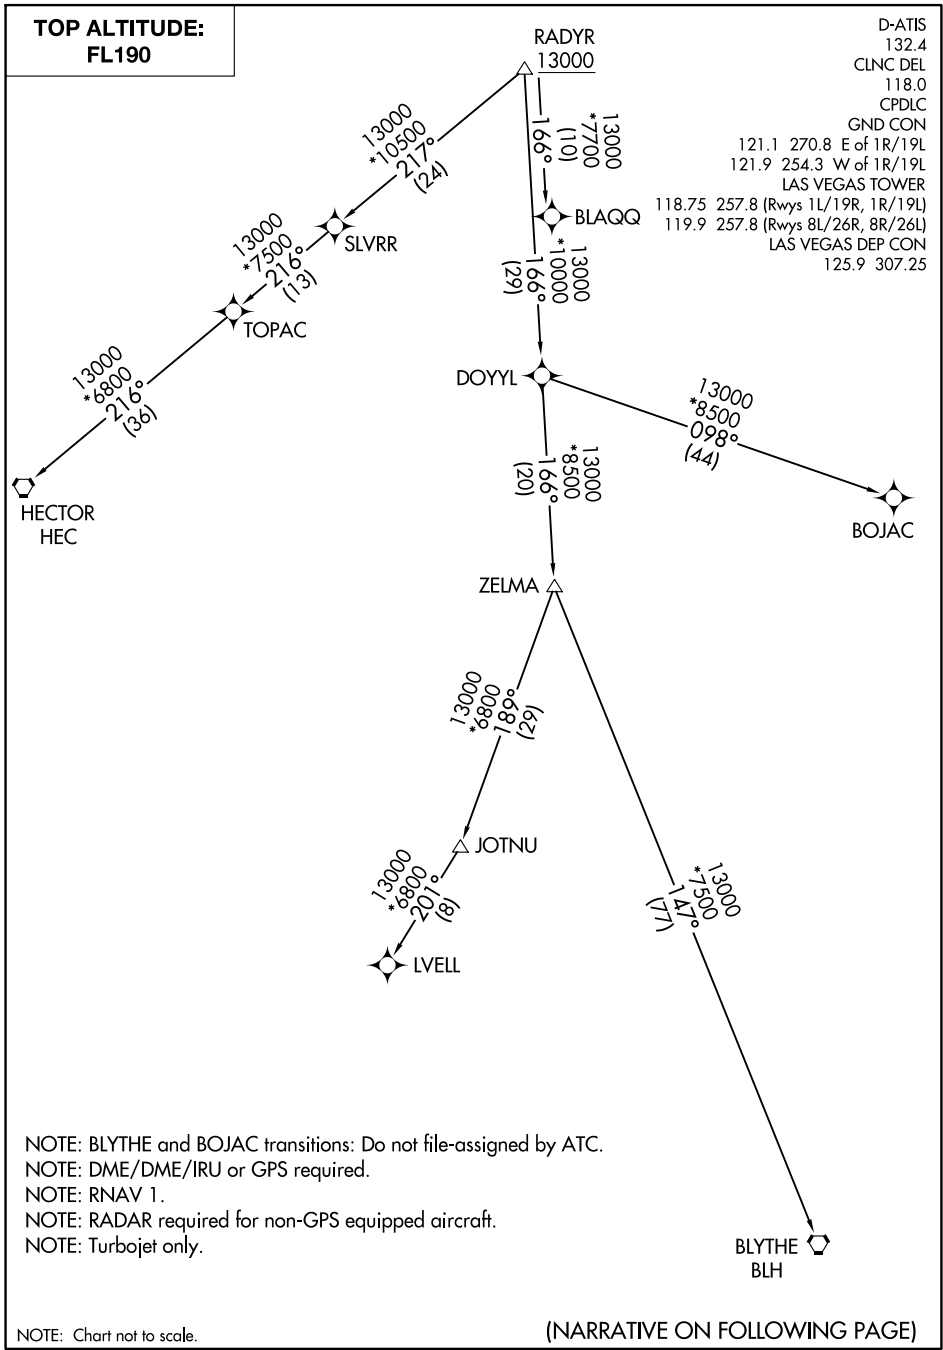

RADYR TWO DEPARTURE (RNAV) Transition Routes

SW-4, 16 JUN 2022 to 14 JUL 2022

SW-4, 16 JUN 2022 to 14 JUL 2022

NOTE: BLYTHE and BOJAC transitions: Do not file-assigned by ATC.
 NOTE: DME/DME/IRU or GPS required.
 NOTE: RNAV 1.
 NOTE: RADAR required for non-GPS equipped aircraft.
 NOTE: Turbojet only.

NOTE: Chart not to scale.

(NARRATIVE ON FOLLOWING PAGE)

RADYR TWO DEPARTURE (RNAV) Transition Routes