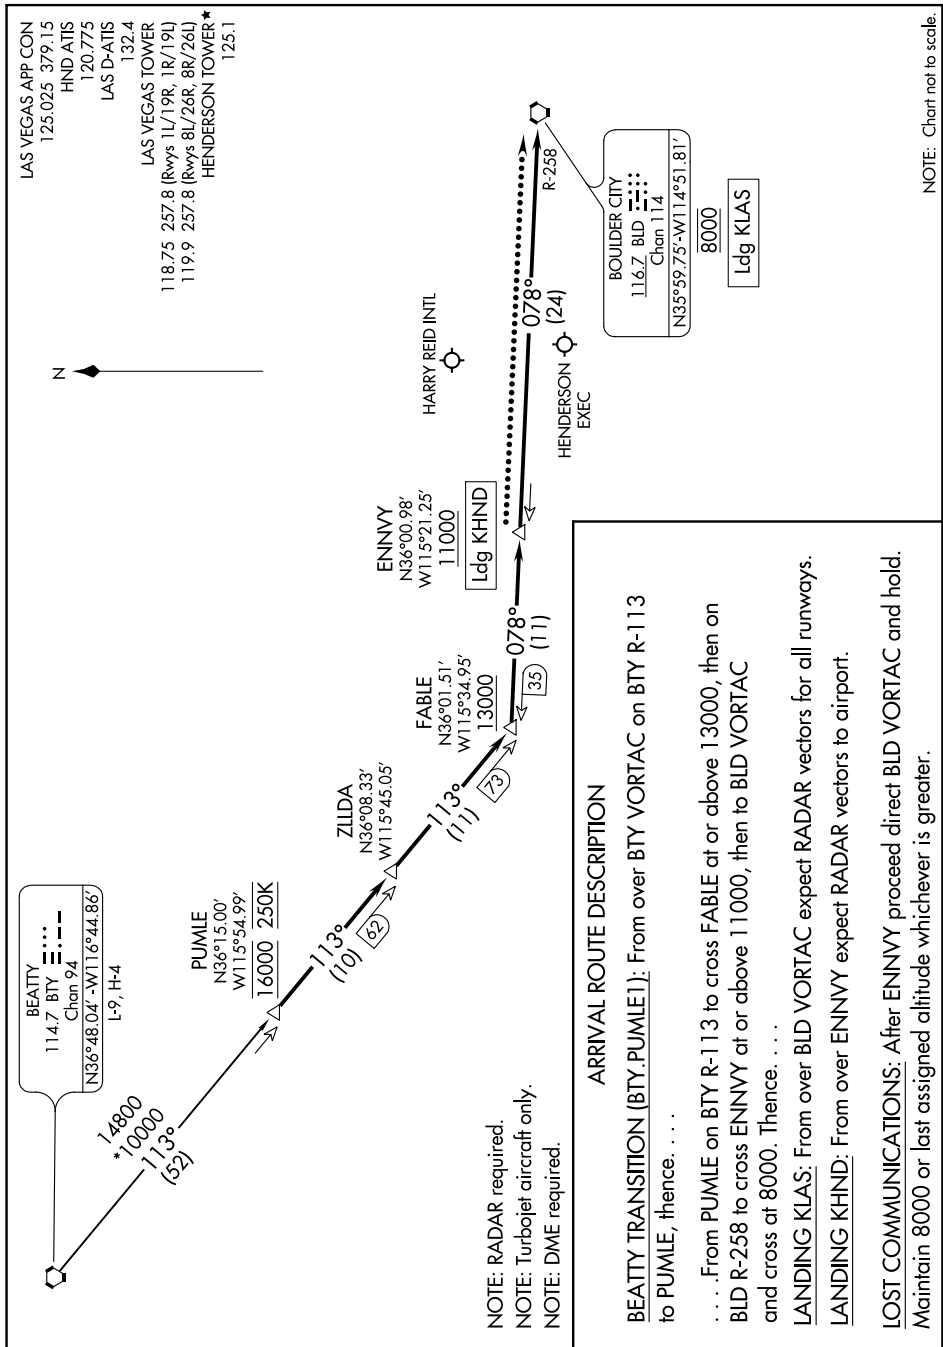

PUMLE ONE ARRIVAL

AL-662 (FAA)

LAS VEGAS, NEVADA

SW-4, 16 JUN 2022 to 14 JUL 2022

NOTE: Chart not to scale.

SW-4, 16 JUN 2022 to 14 JUL 2022

PUMLE ONE ARRIVAL

LAS VEGAS, NEVADA