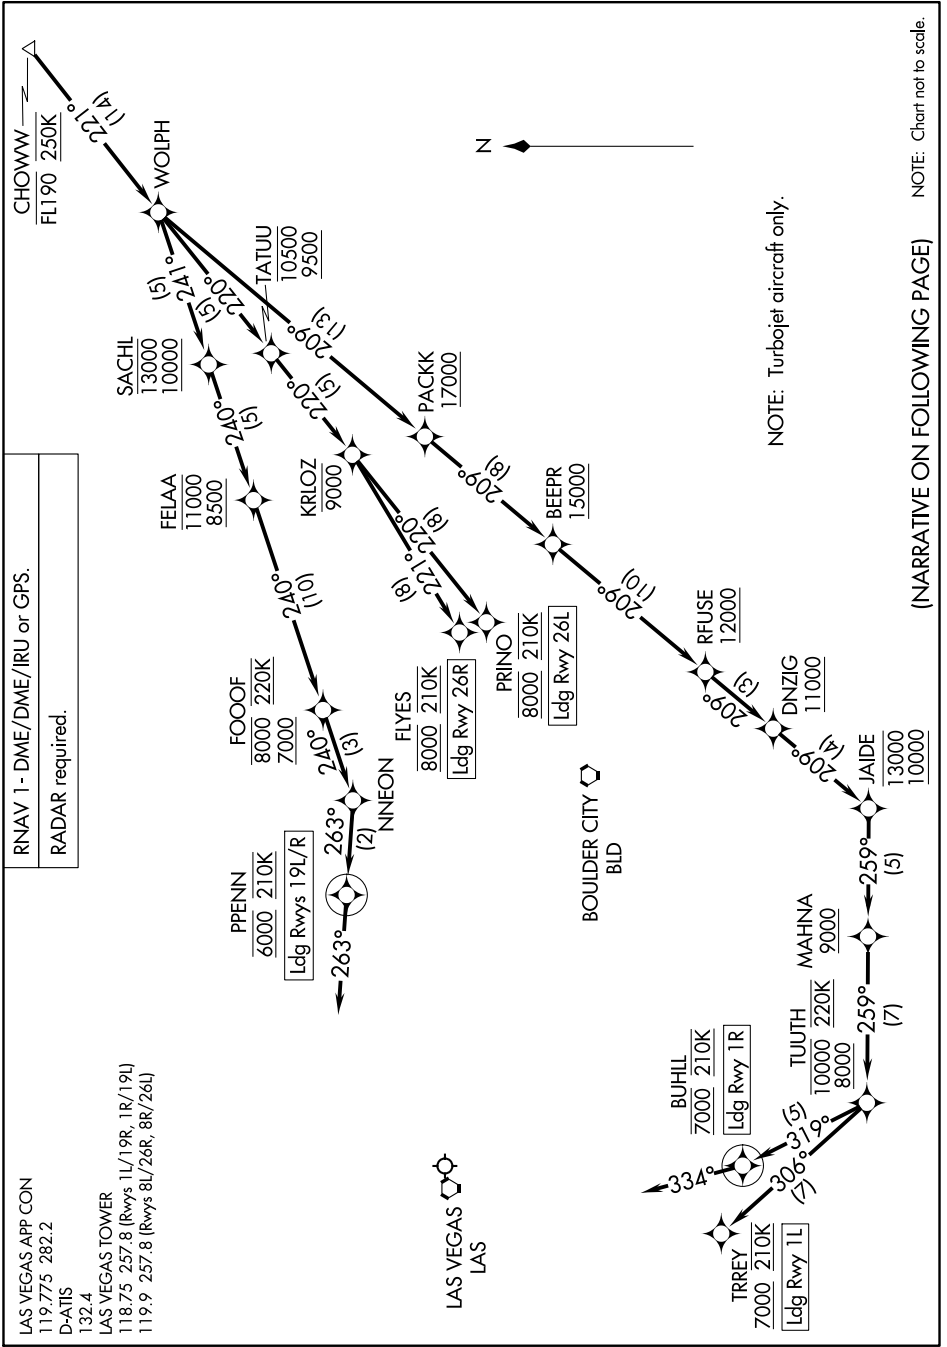

CHOWW TWO ARRIVAL (RNAV) Arrival Routes

SW-4, 16 JUN 2022 to 14 JUL 2022

NOTE: Turbojet aircraft only.

NOTE: Chart not to scale.

(NARRATIVE ON FOLLOWING PAGE)

SW-4, 16 JUN 2022 to 14 JUL 2022

CHOWW TWO ARRIVAL (RNAV) Arrival Routes