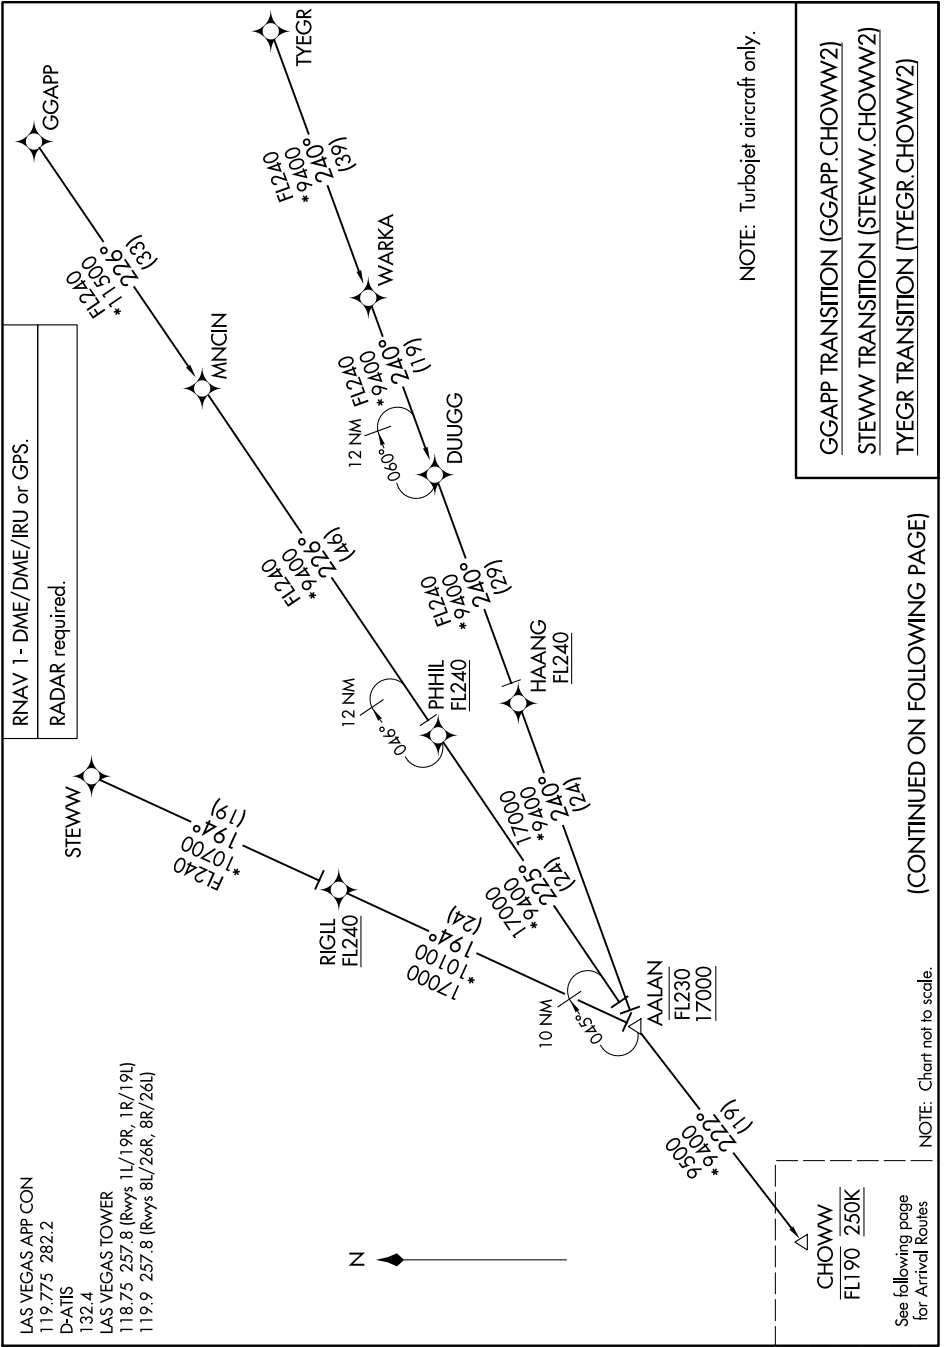

CHOWW TWO ARRIVAL (RNAV) Transition Routes

SW-4, 16 JUN 2022 to 14 JUL 2022

SW-4, 16 JUN 2022 to 14 JUL 2022