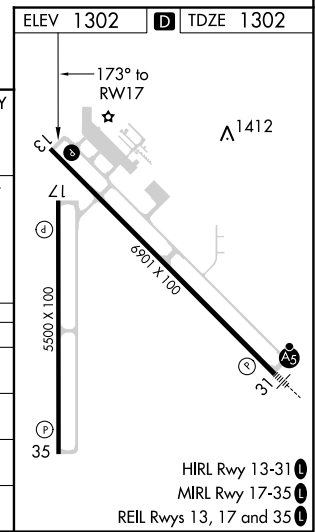

WAAS CH 56340 W17A	APP CRS 173°	Rwy ldg TDZE Apt Elev	5500 1302 1302
--	------------------------	-----------------------------	---

RNAV (GPS) RWY 17

ABERDEEN RGNL (ABR)

⚠ For uncompensated Baro-VNAV systems, LNAV/VNAV NA below -22°C (-7°F) or above 54°C (130°F).
⚠ DME/DME RNP-0.3 NA.

MISSED APPROACH: Climb to 3000 direct GOLUY and hold.

ASOS 125.875	MINNEAPOLIS CENTER 120.6 371.9	UNICOM 122.7 (CTAF) 0
------------------------	--	---------------------------------

CATEGORY	A	B	C	D
LPV DA		1502-3/4	200 (200-3/4)	
LNAV/VNAV DA		1624-1 1/8	322 (400-1 1/8)	
LNAV MDA	1720-1	418 (500-1)	1720-1 1/8	418 (500-1 1/8)
C CIRCLING	1760-1 458 (500-1)	1860-1 558 (600-1)	1960-1 3/4 658 (700-1 3/4)	2160-2 3/4 858 (900-2 3/4)