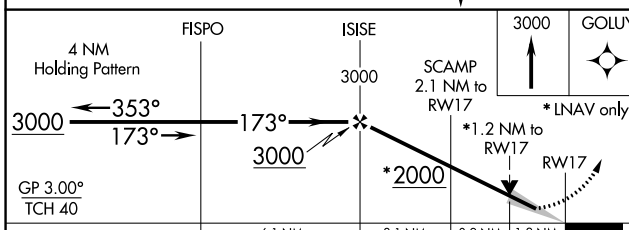

WAAS CH 56340 W17A	APP CRS 173°	Rwy ldg TDZE Apt Elev	5500 1302 1302
--	------------------------	-----------------------------	---

RNAV (GPS) RWY 17

ABERDEEN RGNL (ABR)

⚠ For uncompensated Baro-VNAV systems, LNAV/VNAV NA below -22°C (-7°F) or above 54°C (130°F).
⚠ DME/DME RNP-0.3 NA.

MISSED APPROACH: Climb to 3000 direct GOLUY and hold.

ASOS 125.875	MINNEAPOLIS CENTER 120.6 371.9	UNICOM 122.7 (CTAF) 0
------------------------	--	---------------------------------

CATEGORY	A	B	C	D
LPV DA		1502-3/4	200 (200-3/4)	
LNAV/VNAV DA		1624-1 1/8	322 (400-1 1/8)	
LNAV MDA	1720-1	418 (500-1)	1720-1 1/8	418 (500-1 1/8)
C CIRCLING	1760-1 458 (500-1)	1860-1 558 (600-1)	1960-1 3/4 658 (700-1 3/4)	2160-2 3/4 858 (900-2 3/4)