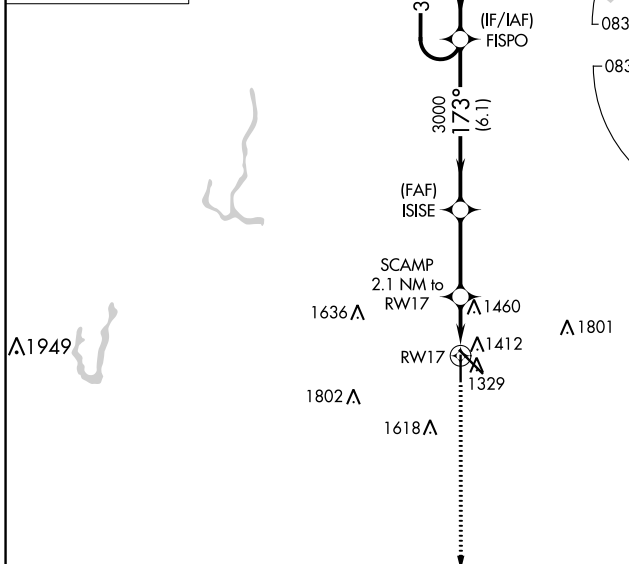

WAAS CH 56340 W17A	APP CRS 173°	Rwy ldg TDZE Apt Elev	5500 1302 1302
--	------------------------	-----------------------------	---

RNAV (GPS) RWY 17

ABERDEEN RGNL (ABR)

⚠ For uncompensated Baro-VNAV systems, LNAV/VNAV NA below -22°C (-7°F) or above 54°C (130°F).
⚠ DME/DME RNP-0.3 NA.

MISSED APPROACH: Climb to 3000 direct GOLUY and hold.

ASOS 125.875	MINNEAPOLIS CENTER 120.6 371.9	UNICOM 122.7 (CTAF) 0
------------------------	--	---------------------------------

CATEGORY	A	B	C	D
LPV DA		1502-3/4	200 (200-3/4)	
LNAV/VNAV DA		1624-1 1/8	322 (400-1 1/8)	
LNAV MDA	1720-1	418 (500-1)	1720-1 1/8	418 (500-1 1/8)
C CIRCLING	1760-1 458 (500-1)	1860-1 558 (600-1)	1960-1 3/4 658 (700-1 3/4)	2160-2 3/4 858 (900-2 3/4)