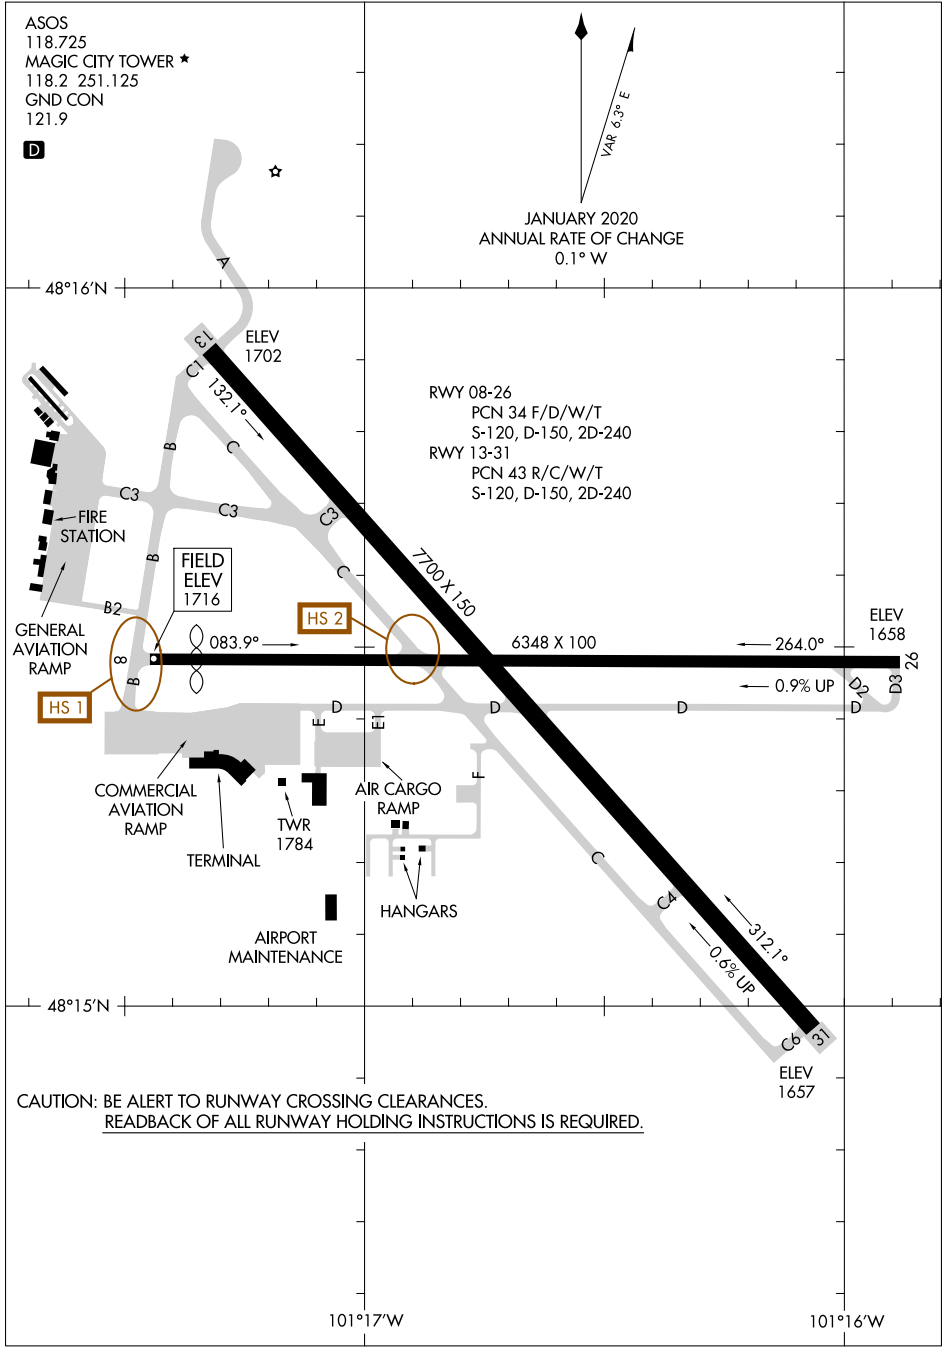

21168

AIRPORT DIAGRAM

AL-635 (FAA)

MINOT INTL (MOT)
MINOT, NORTH DAKOTA

ASOS
118.725
MAGIC CITY TOWER *
118.2 251.125
GND CON
121.9

NC-1, 16 JUN 2022 to 14 JUL 2022

NC-1, 16 JUN 2022 to 14 JUL 2022

AIRPORT DIAGRAM

21168

MINOT, NORTH DAKOTA
MINOT INTL (MOT)