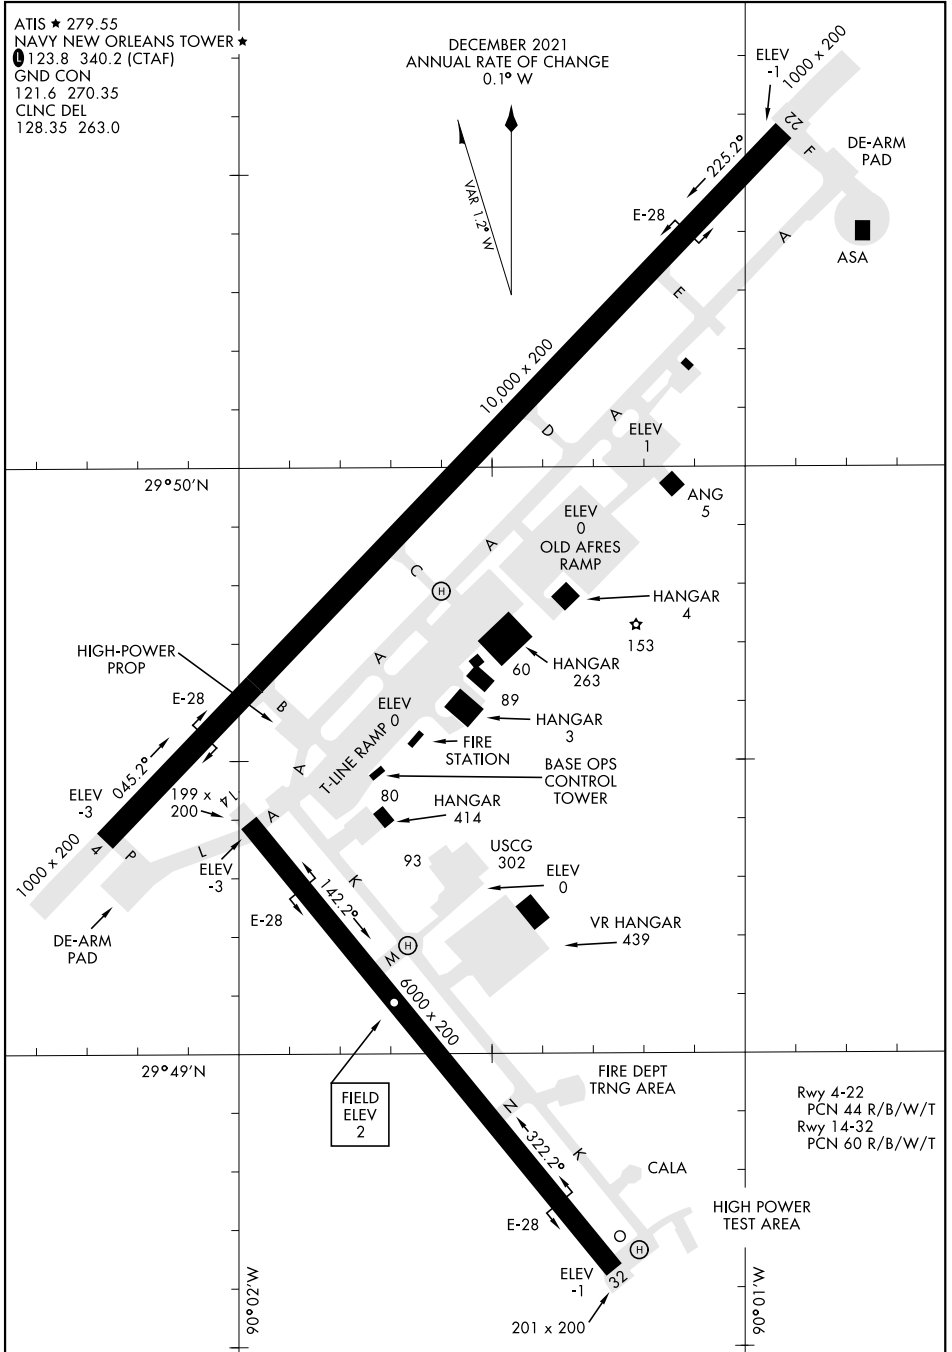

# AIRPORT DIAGRAM

NEW ORLEANS NAS JRB  
(ALVIN CALLENDER FLD) (KNBG)  
NEW ORLEANS, LOUISIANA

AL-630 [USN]

ATIS ★ 279.55  
NAVY NEW ORLEANS TOWER ★  
① 123.8 340.2 (CTAF)  
GND CON  
121.6 270.35  
CLNC DEL  
128.35 263.0

DECEMBER 2021  
ANNUAL RATE OF CHANGE  
0.1° W

SC-4, 16 JUN 2022 to 14 JUL 2022

SC-4, 16 JUN 2022 to 14 JUL 2022

# AIRPORT DIAGRAM

NEW ORLEANS, LOUISIANA  
NEW ORLEANS NAS JRB  
(ALVIN CALLENDER FLD) (KNBG)

Rwy 4-22  
PCN 44 R/B/W/T  
Rwy 14-32  
PCN 60 R/B/W/T