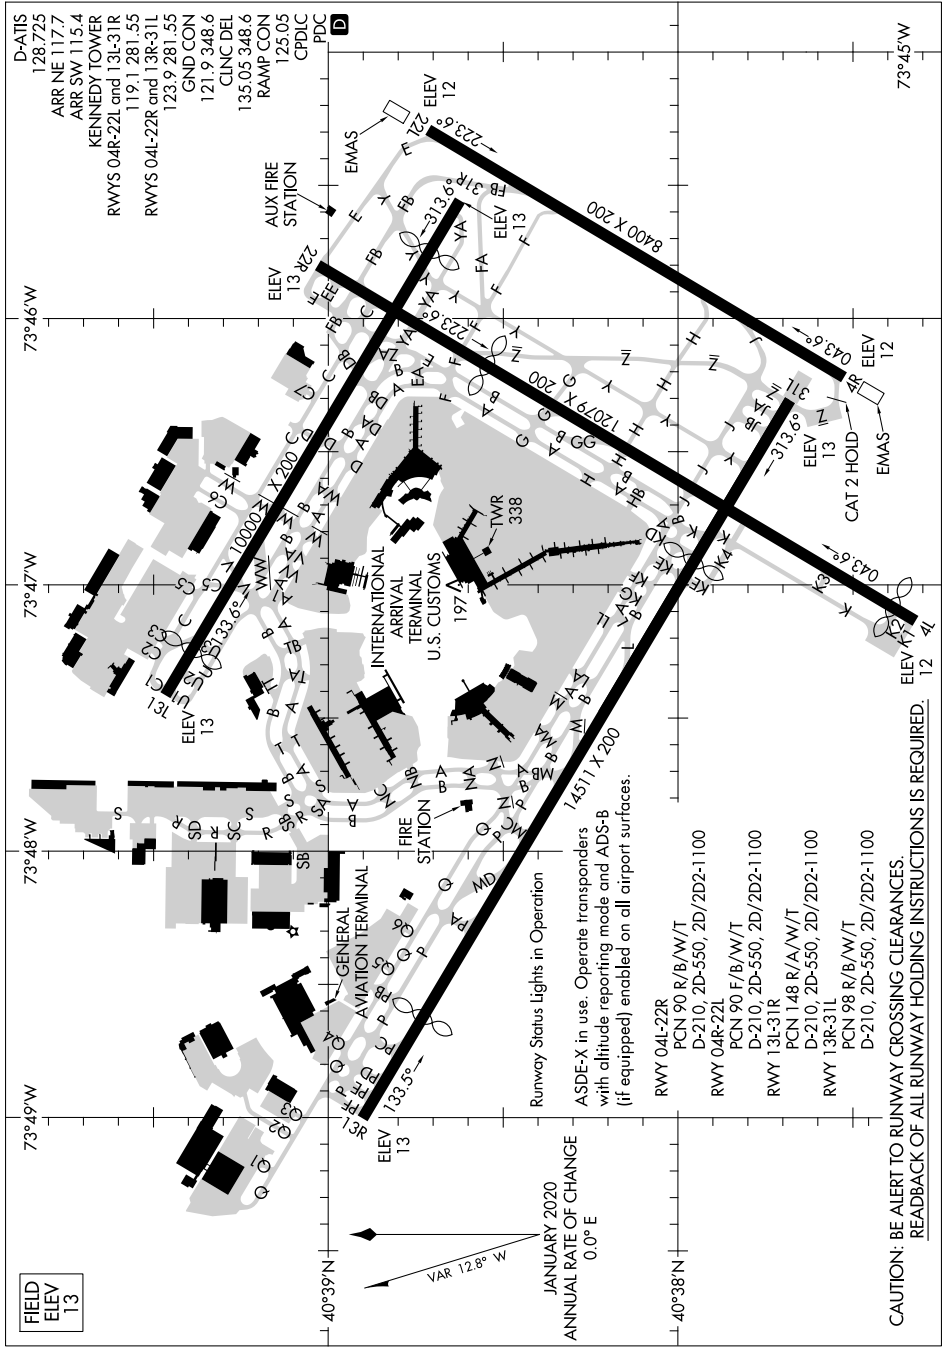

AIRPORT DIAGRAM

JOHN F KENNEDY INTL (JFK)
NEW YORK, NEW YORK

AL-610 (FAA)

NE-2, 16 JUN 2022 to 14 JUL 2022

AIRPORT DIAGRAM

NEW YORK, NEW YORK
JOHN F KENNEDY INTL (JFK)

NE-2, 16 JUN 2022 to 14 JUL 2022