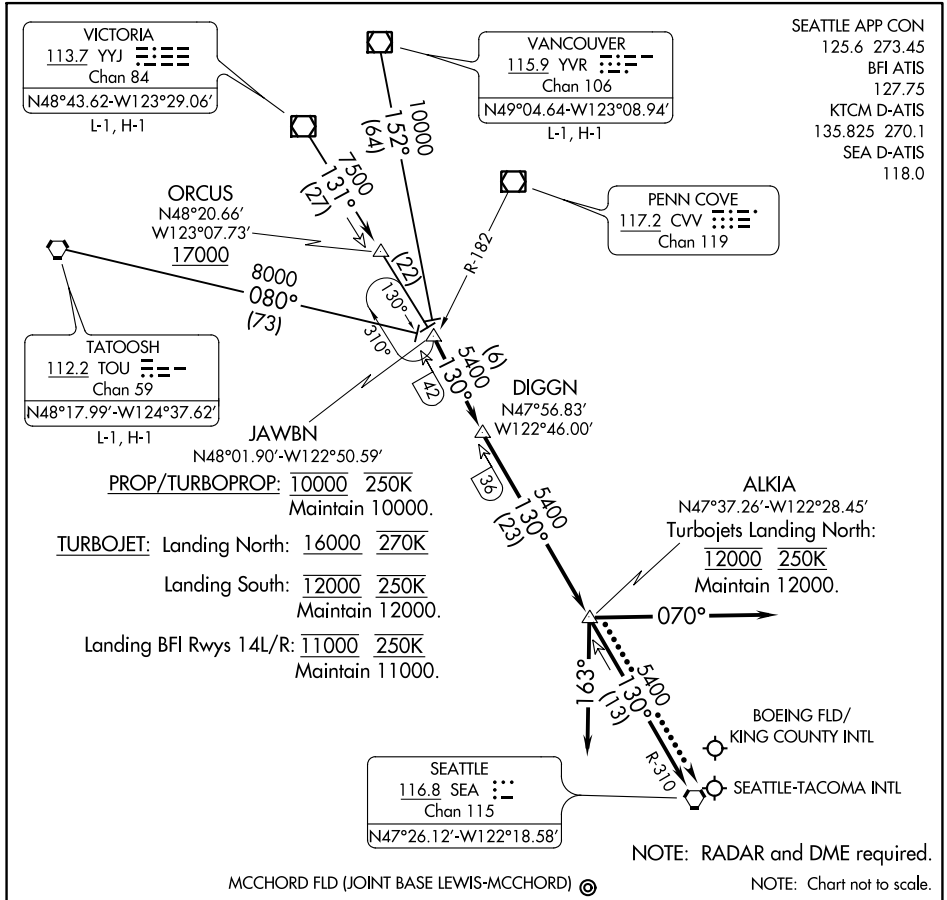

JAWBN SIX ARRIVAL

AL-582 (FAA)

SEATTLE, WASHINGTON

NW-1, 16 JUN 2022 to 14 JUL 2022

NW-1, 16 JUN 2022 to 14 JUL 2022

ARRIVAL ROUTE DESCRIPTION

TATOOSH TRANSITION (TOU.JAWBN6): From over TOU VORTAC on TOU R-080 to JAWBN. Thence . . .

VANCOUVER TRANSITION (YVR.JAWBN6): From over YVR VOR/DME on YVR R-152 to JAWBN. Thence . . .

VICTORIA TRANSITION (YYJ.JAWBN6): From over YYJ VOR/DME on YYJ R-131 to JAWBN. Thence . . .

. . . from over JAWBN on SEA R-310 to DIGGN then on SEA R-310 to ALKIA thence . . .

LANDING SOUTH: depart ALKIA heading 070° for vectors to final approach course.

LANDING NORTH: depart ALKIA heading 163° for vectors to final approach course.

LANDING MCCORD FLD: depart ALKIA proceed direct SEA VORTAC.

LOST COMMUNICATIONS: After ALKIA, proceed direct SEA VORTAC.