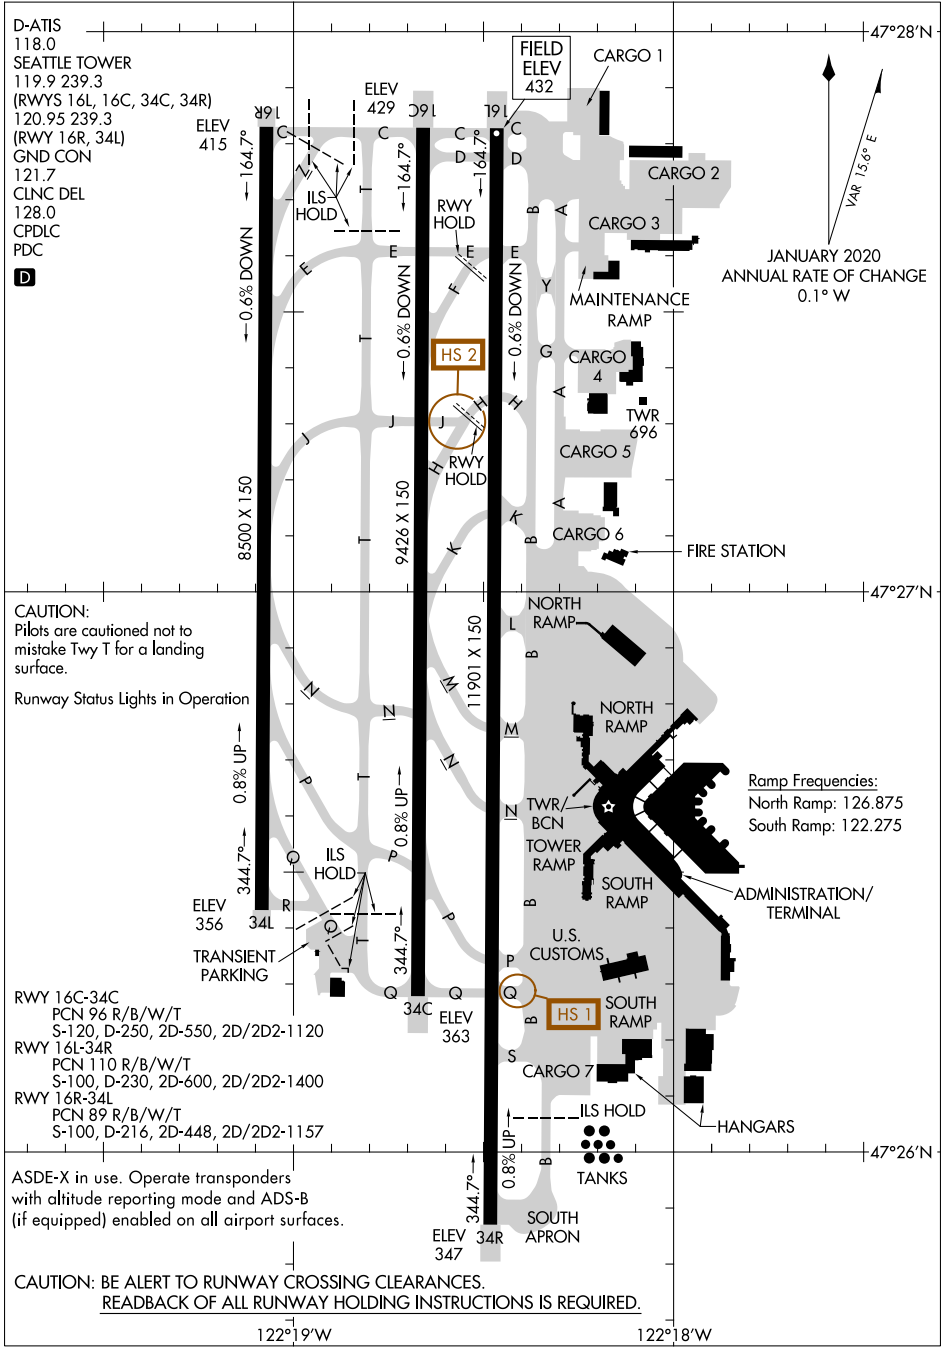

AIRPORT DIAGRAM

AL-582 (FAA)

SEATTLE-TACOMA INTL (SEA)
SEATTLE, WASHINGTON

NW-1, 16 JUN 2022 to 14 JUL 2022

NW-1, 16 JUN 2022 to 14 JUL 2022

AIRPORT DIAGRAM

SEATTLE, WASHINGTON
SEATTLE-TACOMA INTL (SEA)