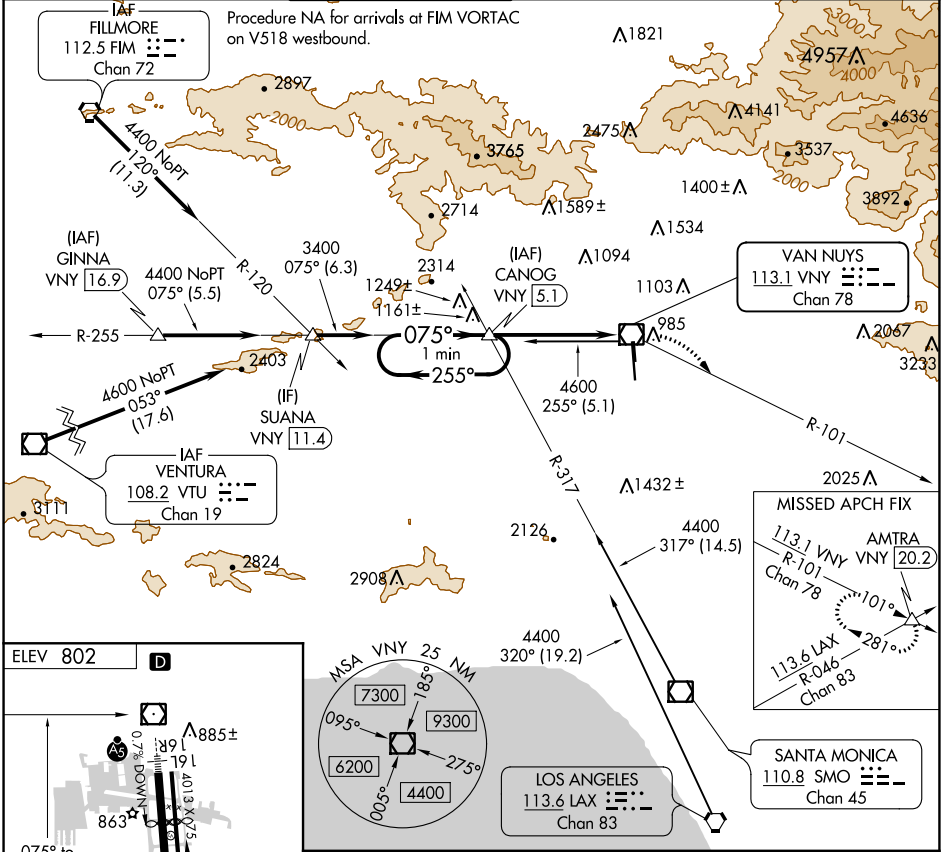

VOR/DME VNY 113.1 Chan 78	APP CRS 075°	Rwy Ldg TDZE Apt Elev	N/A N/A 802
---	------------------------	-----------------------------	--

VOR-A
VAN NUYS (VNY)

⚠ Circling Rwy 16L NA at night.

MISSED APPROACH: Climbing right turn to 4000 on VNY VOR/DME R-101 to AMTRA INT./20.2 DME and hold.

ATIS 127.55	SOCAL APP CON 120.4 360.6 (NORTH) 134.2 338.2 (WEST)	VAN NUYS TOWER * 119.3 (CTAF) 0 239.0	GND CON 121.7	CLNC DEL 126.6 239.0	CPDLC	UNICOM 122.95
-----------------------	--	--	-------------------------	--------------------------------	-------	-------------------------

CATEGORY	A	B	C	D
C CIRCLING	1500-1	698 (700-1)	1500-2 698 (700-2)	2060-3 1258 (1300-3)

SW-3, 16 JUN 2022 to 14 JUL 2022

SW-3, 16 JUN 2022 to 14 JUL 2022