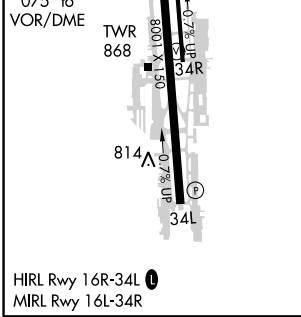

VOR/DME VNY 113.1 Chan 78	APP CRS 075°	Rwy Ldg TDZE Apt Elev	N/A N/A 802
---	------------------------	-----------------------------	--

VOR-A
VAN NUYS (VNY)

⚠ Circling Rwy 16L NA at night.

MISSED APPROACH: Climbing right turn to 4000 on VNY VOR/DME R-101 to AMTRA INT./20.2 DME and hold.

ATIS 127.55	SOCAL APP CON 120.4 360.6 (NORTH) 134.2 338.2 (WEST)	VAN NUYS TOWER * 119.3 (CTAF) 0 239.0	GND CON 121.7	CLNC DEL 126.6 239.0	CPDLC	UNICOM 122.95
-----------------------	--	--	-------------------------	--------------------------------	-------	-------------------------

CATEGORY	A	B	C	D
C CIRCLING	1500-1	698 (700-1)	1500-2 698 (700-2)	2060-3 1258 (1300-3)

SW-3, 16 JUN 2022 to 14 JUL 2022

SW-3, 16 JUN 2022 to 14 JUL 2022