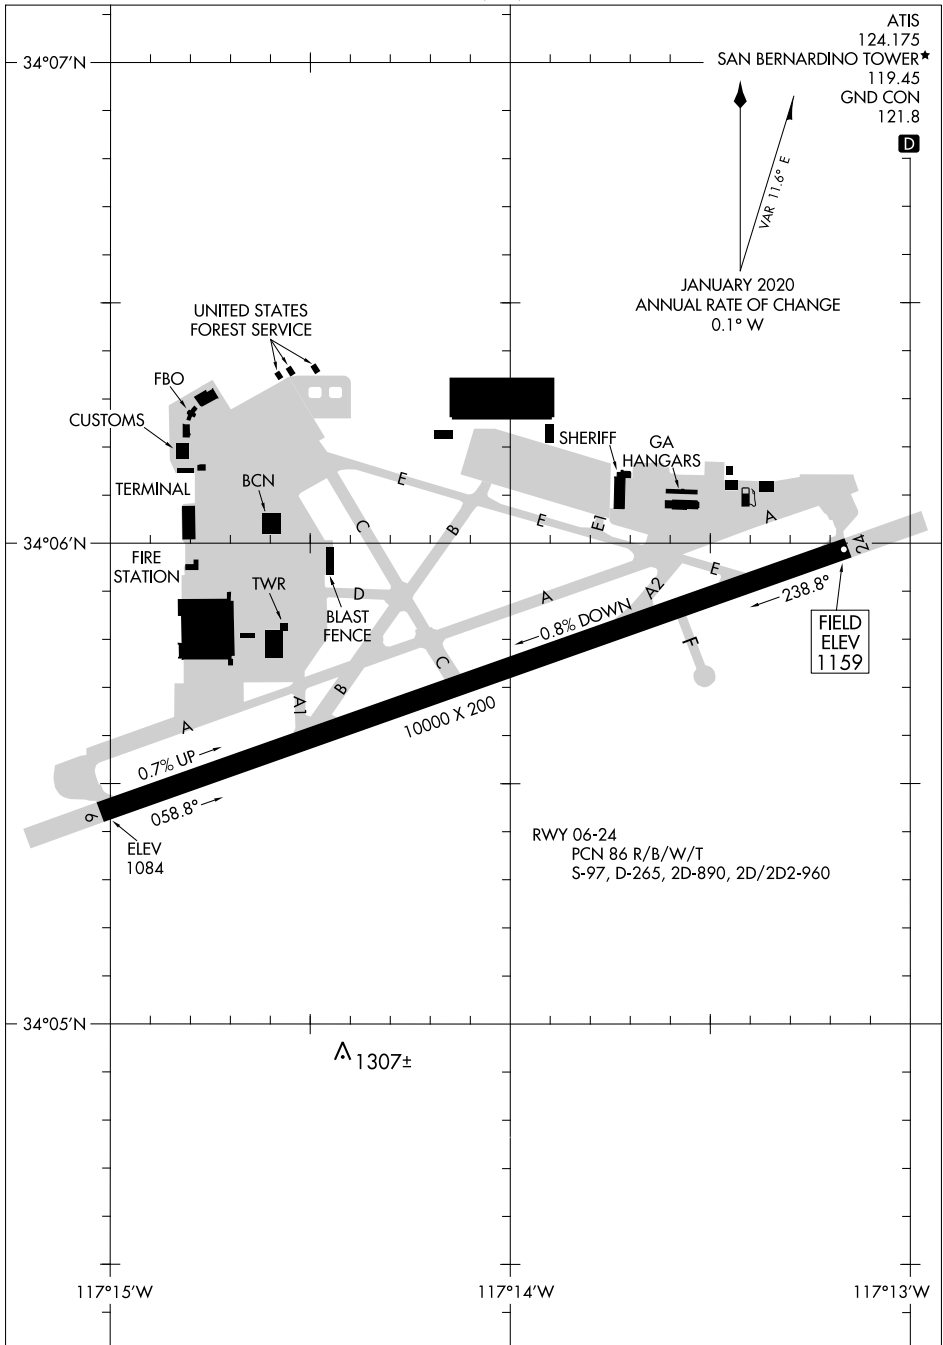

AIRPORT DIAGRAM

AL-547 (FAA)

SAN BERNARDINO INTL (SBD)
SAN BERNARDINO, CALIFORNIA

ATIS 124.175
SAN BERNARDINO TOWER* 119.45
GND CON 121.8

JANUARY 2020
ANNUAL RATE OF CHANGE
0.1° W

SW-3, 16 JUN 2022 to 14 JUL 2022

SW-3, 16 JUN 2022 to 14 JUL 2022

AIRPORT DIAGRAM

SAN BERNARDINO, CALIFORNIA
SAN BERNARDINO INTL (SBD)