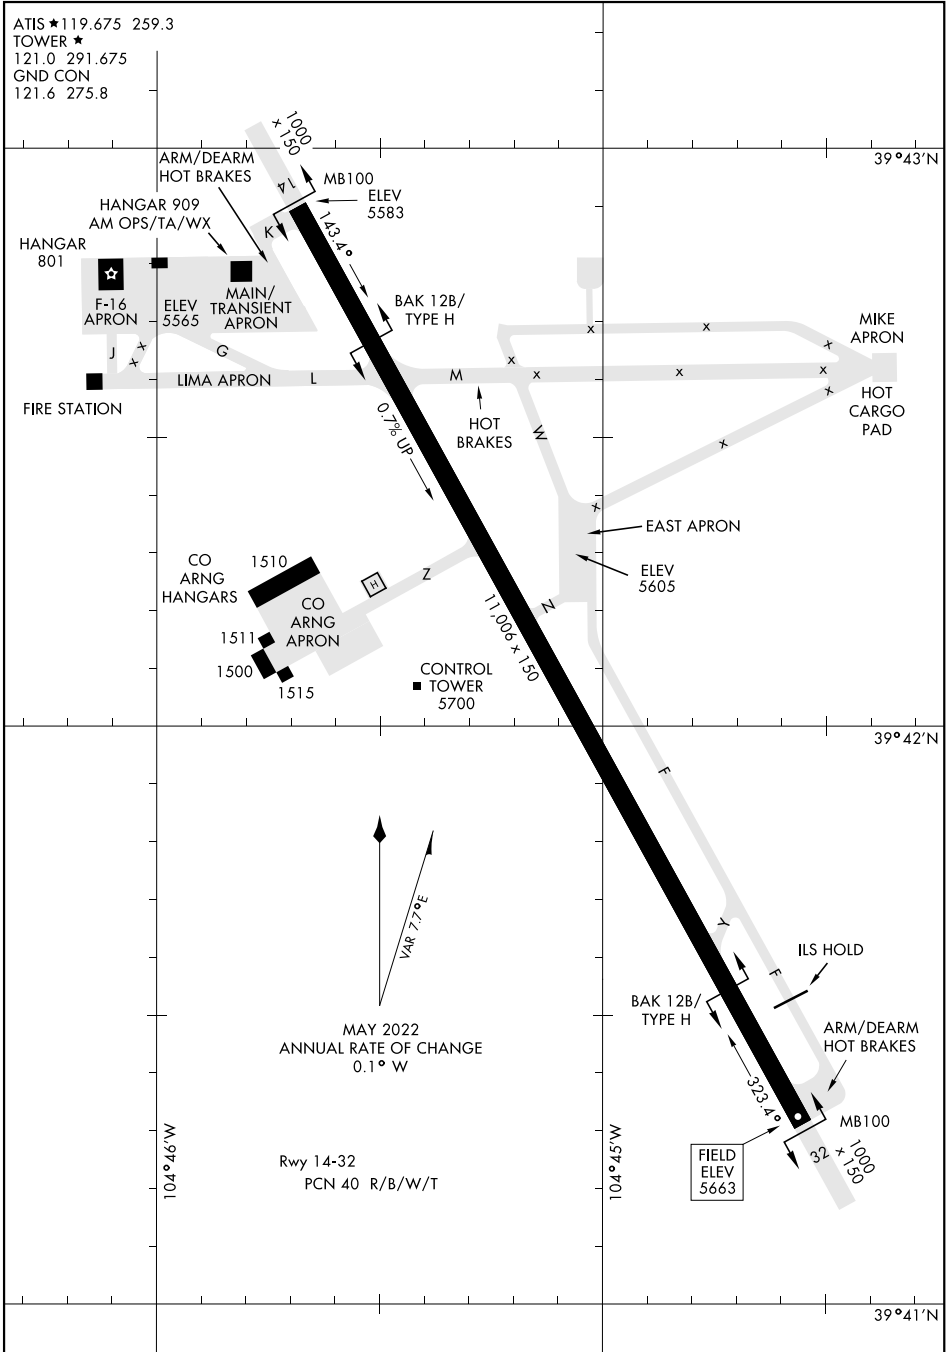

# AIRPORT DIAGRAM

ATIS ★ 119.675 259.3  
 TOWER ★  
 121.0 291.675  
 GND CON  
 121.6 275.8

SW-1, 16 JUN 2022 to 14 JUL 2022

SW-1, 16 JUN 2022 to 14 JUL 2022

# AIRPORT DIAGRAM