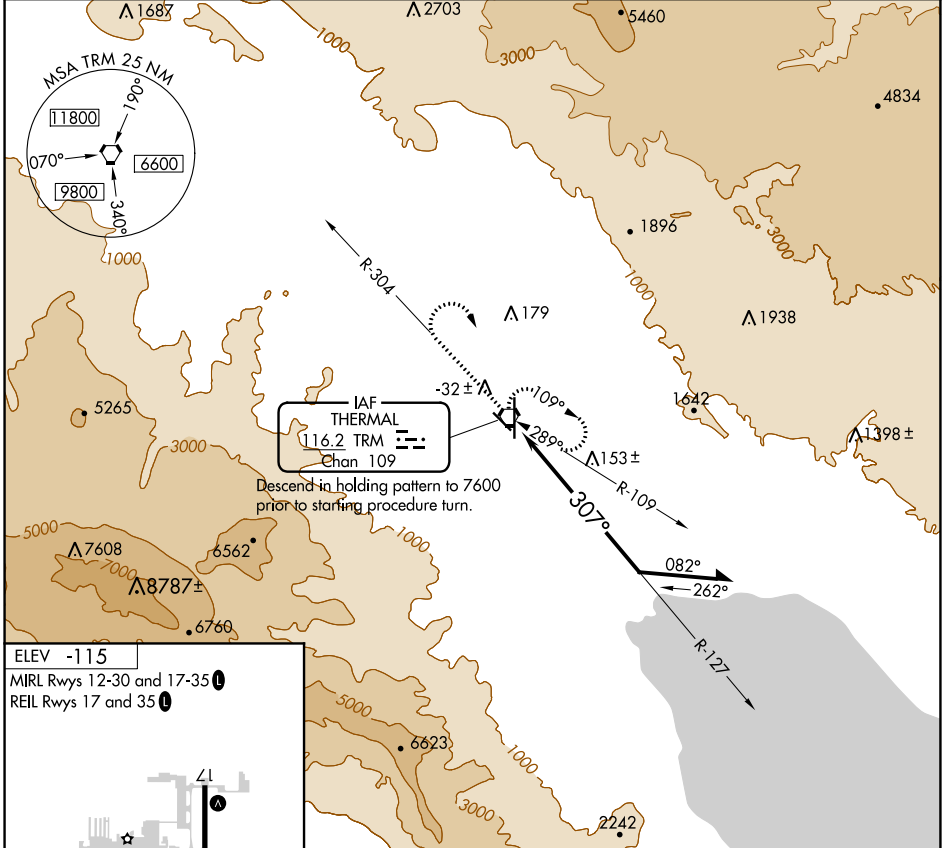

VORTAC TRM 116.2 Chan 109	APP CRS 307°	Rwy Idg TDZE Apt Elev	N/A N/A -115
---	------------------------	-----------------------------	---

VOR-A

JACQUELINE COCHRAN RGNL (TRM)

MISSED APPROACH: Climb to 2000 on TRM VORTAC R-304 then climbing right turn to 5400 direct TRM VORTAC and hold, continue climb-in-hold to 5400.

ASOS 118.325	SOCAL APP CON 135.275 251.1	CLNC DEL 120.225	UNICOM 123.0 (CTAF)
------------------------	---------------------------------------	----------------------------	-------------------------------

CATEGORY	A	B	C	D
C CIRCLING	1400-1¼ 1515 (1600-1¼)	1400-1½ 1515 (1600-1½)	1400-3	1515 (1600-3)

SW-3, 16 JUN 2022 to 14 JUL 2022

SW-3, 16 JUN 2022 to 14 JUL 2022