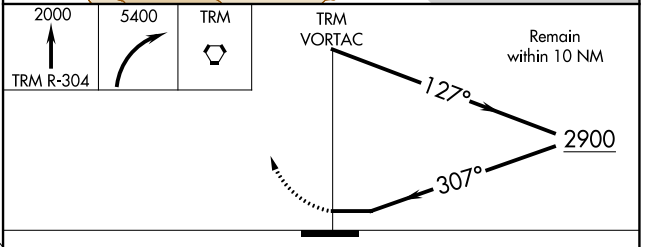

VORTAC TRM 116.2 Chan 109	APP CRS 307°	Rwy Idg TDZE Apt Elev	N/A N/A -115

VOR-A

JACQUELINE COCHRAN RGNL (TRM)

MISSED APPROACH: Climb to 2000 on TRM VORTAC R-304 then climbing right turn to 5400 direct TRM VORTAC and hold, continue climb-in-hold to 5400.

ASOS 118.325	SOCAL APP CON 135.275 251.1	CLNC DEL 120.225	UNICOM 123.0 (CTAF)

CATEGORY	A	B	C	D
C CIRCLING	1400-1¼ 1515 (1600-1¼)	1400-1½ 1515 (1600-1½)	1400-3	1515 (1600-3)

SW-3, 16 JUN 2022 to 14 JUL 2022

SW-3, 16 JUN 2022 to 14 JUL 2022