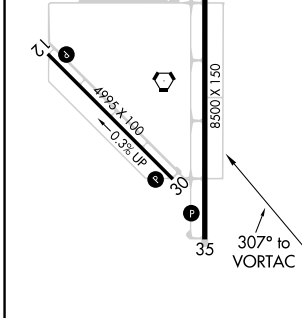

VORTAC TRM 116.2 Chan 109	APP CRS 307°	Rwy Idg TDZE Apt Elev	N/A N/A -115
---	------------------------	-----------------------------	---

VOR-A

JACQUELINE COCHRAN RGNL (TRM)

MISSED APPROACH: Climb to 2000 on TRM VORTAC R-304 then climbing right turn to 5400 direct TRM VORTAC and hold, continue climb-in-hold to 5400.

ASOS 118.325	SOCAL APP CON 135.275 251.1	CLNC DEL 120.225	UNICOM 123.0 (CTAF)
------------------------	---------------------------------------	----------------------------	-------------------------------

CATEGORY	A	B	C	D
C CIRCLING	1400-1¼ 1515 (1600-1¼)	1400-1½ 1515 (1600-1½)	1400-3	1515 (1600-3)

SW-3, 16 JUN 2022 to 14 JUL 2022

SW-3, 16 JUN 2022 to 14 JUL 2022