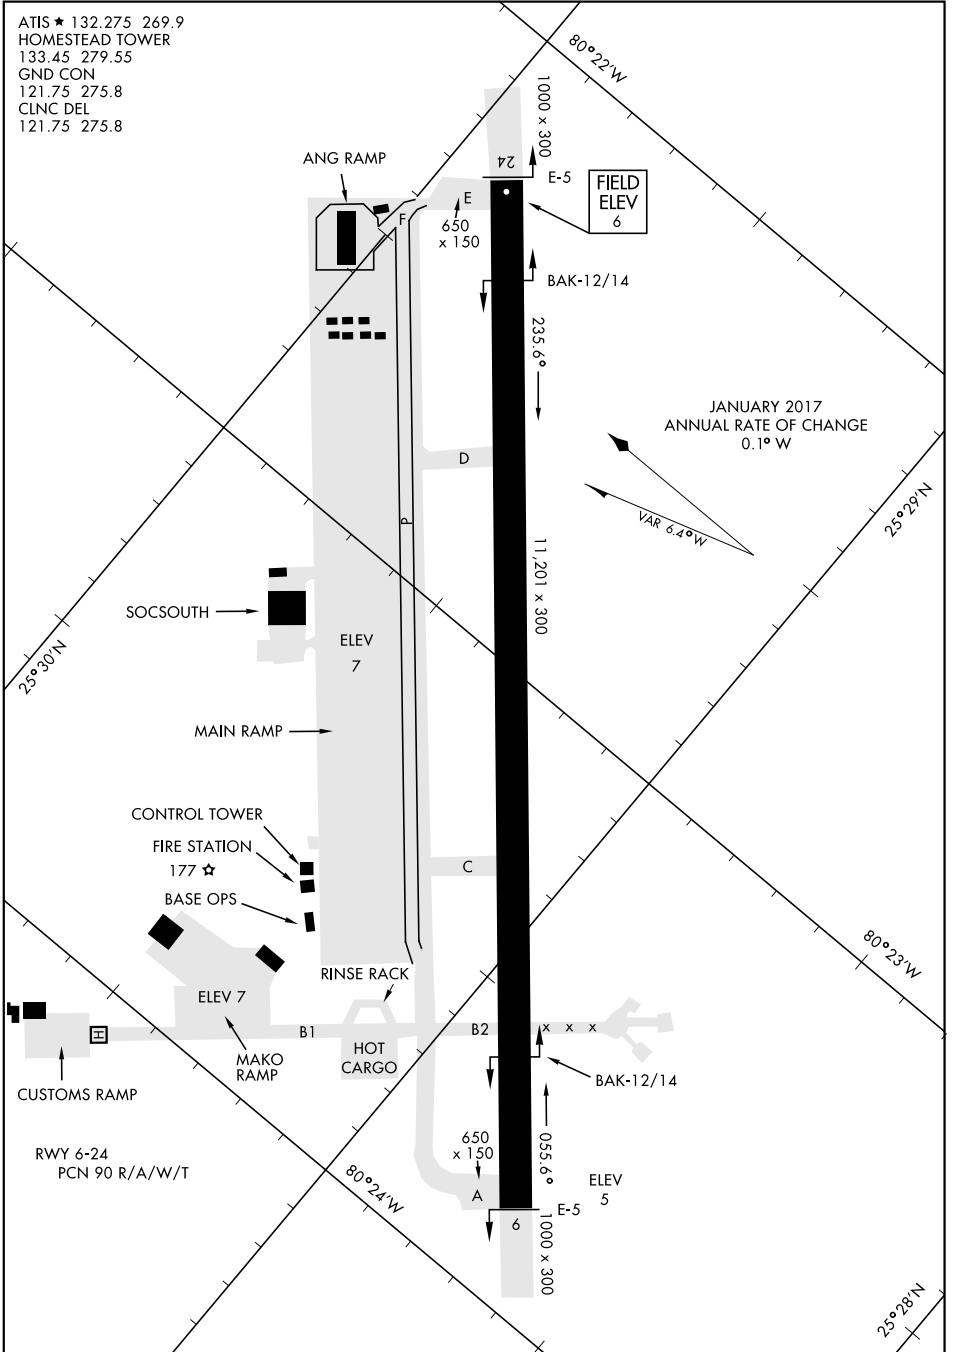

# AIRPORT DIAGRAM

AFD-494 [USAF]

ATIS ★ 132.275 269.9  
 HOMESTEAD TOWER  
 133.45 279.55  
 GND CON  
 121.75 275.8  
 CLNC DEL  
 121.75 275.8

SE-3, 16 JUN 2022 to 14 JUL 2022

SE-3, 16 JUN 2022 to 14 JUL 2022

# AIRPORT DIAGRAM