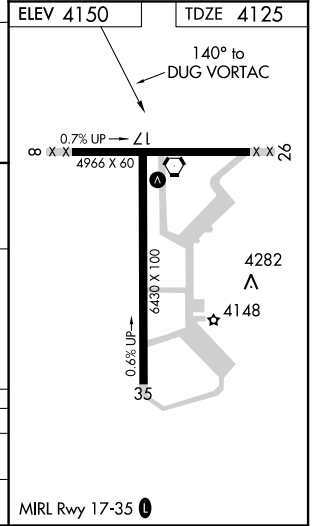

VORTAC DUG	APP CRS	Rwy Idg	6430
108.8	140°	TDZE	4125
Chan 25		Apt Elev	4150

VOR/DME RWY 17

BISBEE DOUGLAS INTL (DUG)

MISSED APPROACH: Climbing right turn to 8000 in DUG VORTAC holding pattern, continue climb-in-hold to 8000.

CATEGORY	A	B	C	D
S-17	4580-1	455 (500-1)	4580-1 ³ / ₈	455 (500-1 ³ / ₈)
CIRCLING	4640-1 490 (500-1)	4660-1 510 (600-1)	4780-1 ³ / ₄ 630 (700-1 ³ / ₄)	5160-3 1010 (1100-3)