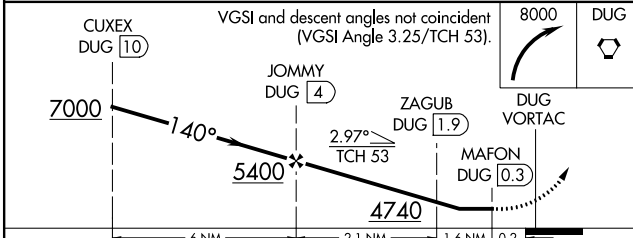

VORTAC DUG	APP CRS	Rwy Idg	6430
108.8	140°	TDZE	4125
Chan 25		Apt Elev	4150

VOR/DME RWY 17

BISBEE DOUGLAS INTL (DUG)

MISSED APPROACH: Climbing right turn to 8000 in DUG VORTAC holding pattern, continue climb-in-hold to 8000.

ASOS 119.275	ALBUQUERQUE CENTER 134.45 327.15	UNICOM 123.0 (CTAF)
------------------------	--------------------------------------------	-------------------------------

SW-4, 16 JUN 2022 to 14 JUL 2022

SW-4, 16 JUN 2022 to 14 JUL 2022

CATEGORY	A	B	C	D
S-17	4580-1	455 (500-1)	4580-1 ³ / ₈	455 (500-1 ³ / ₈)
CIRCLING	4640-1 490 (500-1)	4660-1 510 (600-1)	4780-1 ³ / ₄ 630 (700-1 ³ / ₄)	5160-3 1010 (1100-3)