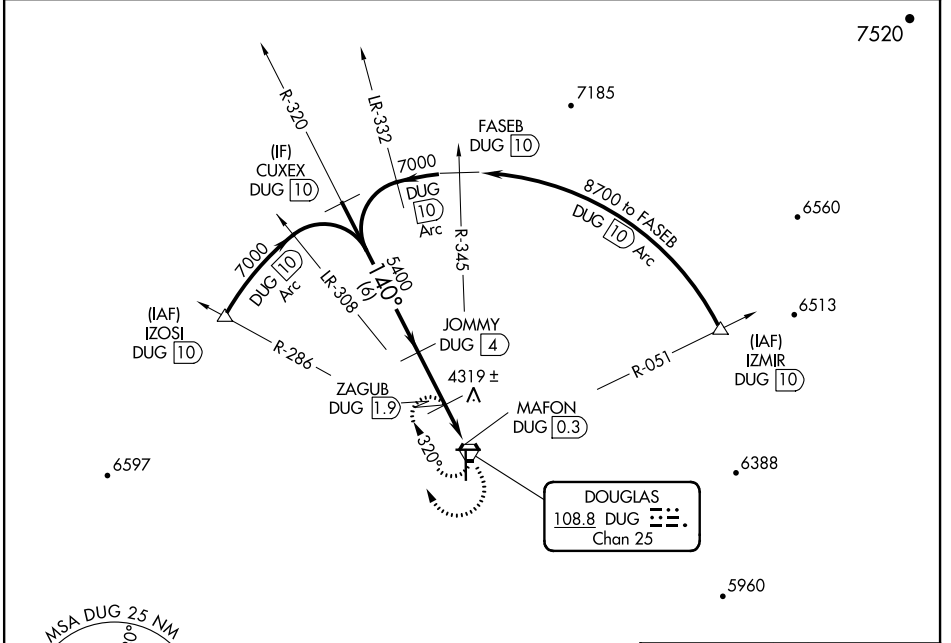

VORTAC DUG	APP CRS	Rwy Idg	6430
108.8	140°	TDZE	4125
Chan 25		Apt Elev	4150

VOR/DME RWY 17

BISBEE DOUGLAS INTL (DUG)

MISSED APPROACH: Climbing right turn to 8000 in DUG VORTAC holding pattern, continue climb-in-hold to 8000.

ASOS 119.275	ALBUQUERQUE CENTER 134.45 327.15	UNICOM 123.0 (CTAF)
------------------------	--------------------------------------------	-------------------------------

SW-4, 16 JUN 2022 to 14 JUL 2022

SW-4, 16 JUN 2022 to 14 JUL 2022

CATEGORY	A	B	C	D
S-17	4580-1	455 (500-1)	4580-1 ³ / ₈	455 (500-1 ³ / ₈)
CIRCLING	4640-1 490 (500-1)	4660-1 510 (600-1)	4780-1 ³ / ₄ 630 (700-1 ³ / ₄)	5160-3 1010 (1100-3)