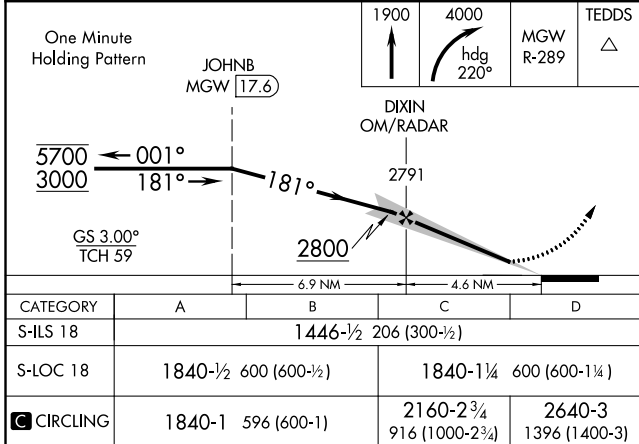

LOC I-MGW	APP CRS	Rwy Idg	5199
108.5	181°	TDZE	1240
		Apt Elev	1244

ILS or LOC RWY 18
 MORGANTOWN MUNI (WALTER L BILL HART FLD) (MGW)

	MISSED APPROACH: Climb to 1900 then climbing right turn to 4000 on heading 220° and MGW VOR/DME R-289 to TEDDS/MGW 19.9 DME and hold.				
	ASOS	CLARKSBURG APP CON *	MORGANTOWN TOWER *	GND CON	UNICOM
	120.675	121.15 284.65	125.1 (CTAF) 0 257.8	121.7	122.95

NE-4, 16 JUN 2022 to 14 JUL 2022

NE-4, 16 JUN 2022 to 14 JUL 2022