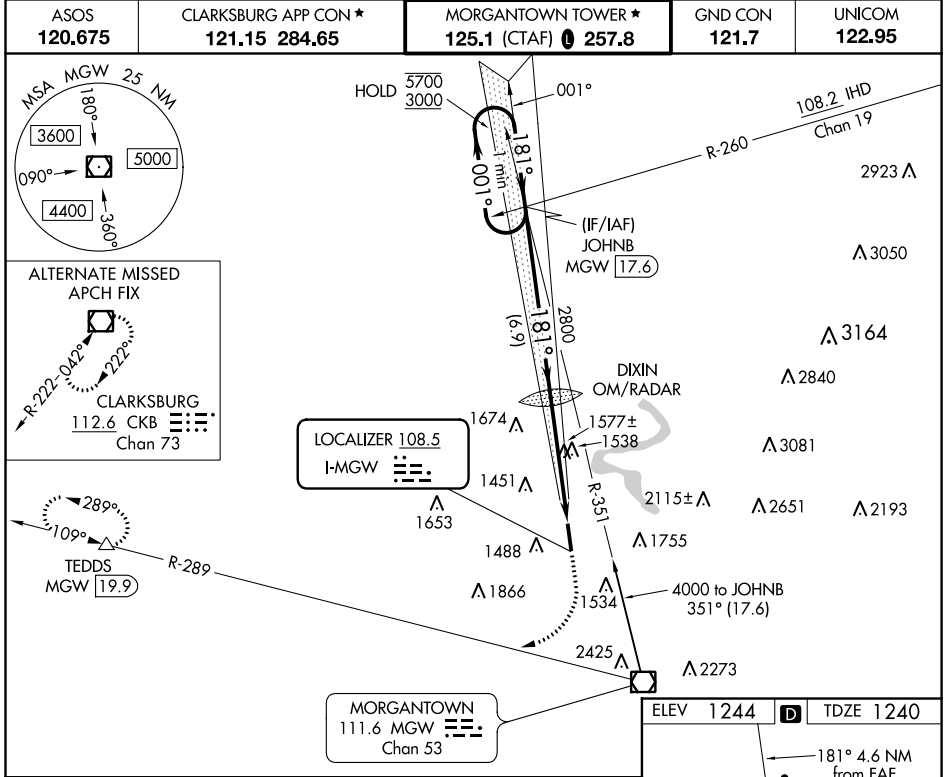

LOC I-MGW	APP CRS	Rwy Idg	5199
108.5	181°	TDZE	1240
		Apt Elev	1244

ILS or LOC RWY 18
 MORGANTOWN MUNI (WALTER L BILL HART FLD) (MGW)

	MISSED APPROACH: Climb to 1900 then climbing right turn to 4000 on heading 220° and MGW VOR/DME R-289 to TEDDS/MGW 19.9 DME and hold.				
	ASOS	CLARKSBURG APP CON *	MORGANTOWN TOWER *	GND CON	UNICOM
	120.675	121.15 284.65	125.1 (CTAF) 0 257.8	121.7	122.95

NE-4, 16 JUN 2022 to 14 JUL 2022

NE-4, 16 JUN 2022 to 14 JUL 2022