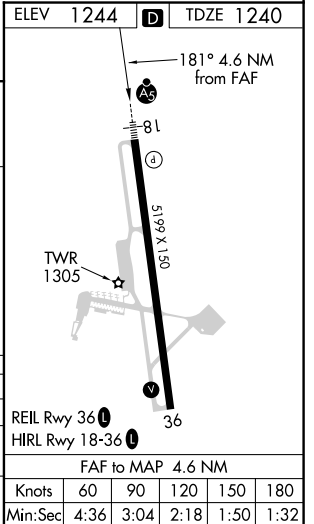

LOC I-MGW	APP CRS	Rwy Idg	5199
108.5	181°	TDZE	1240
		Apt Elev	1244

ILS or LOC RWY 18
 MORGANTOWN MUNI (WALTER L BILL HART FLD) (MGW)

	MISSED APPROACH: Climb to 1900 then climbing right turn to 4000 on heading 220° and MGW VOR/DME R-289 to TEDDS/MGW 19.9 DME and hold.				
	ASOS	CLARKSBURG APP CON *	MORGANTOWN TOWER *	GND CON	UNICOM
	120.675	121.15 284.65	125.1 (CTAF) 0 257.8	121.7	122.95

NE-4, 16 JUN 2022 to 14 JUL 2022

NE-4, 16 JUN 2022 to 14 JUL 2022