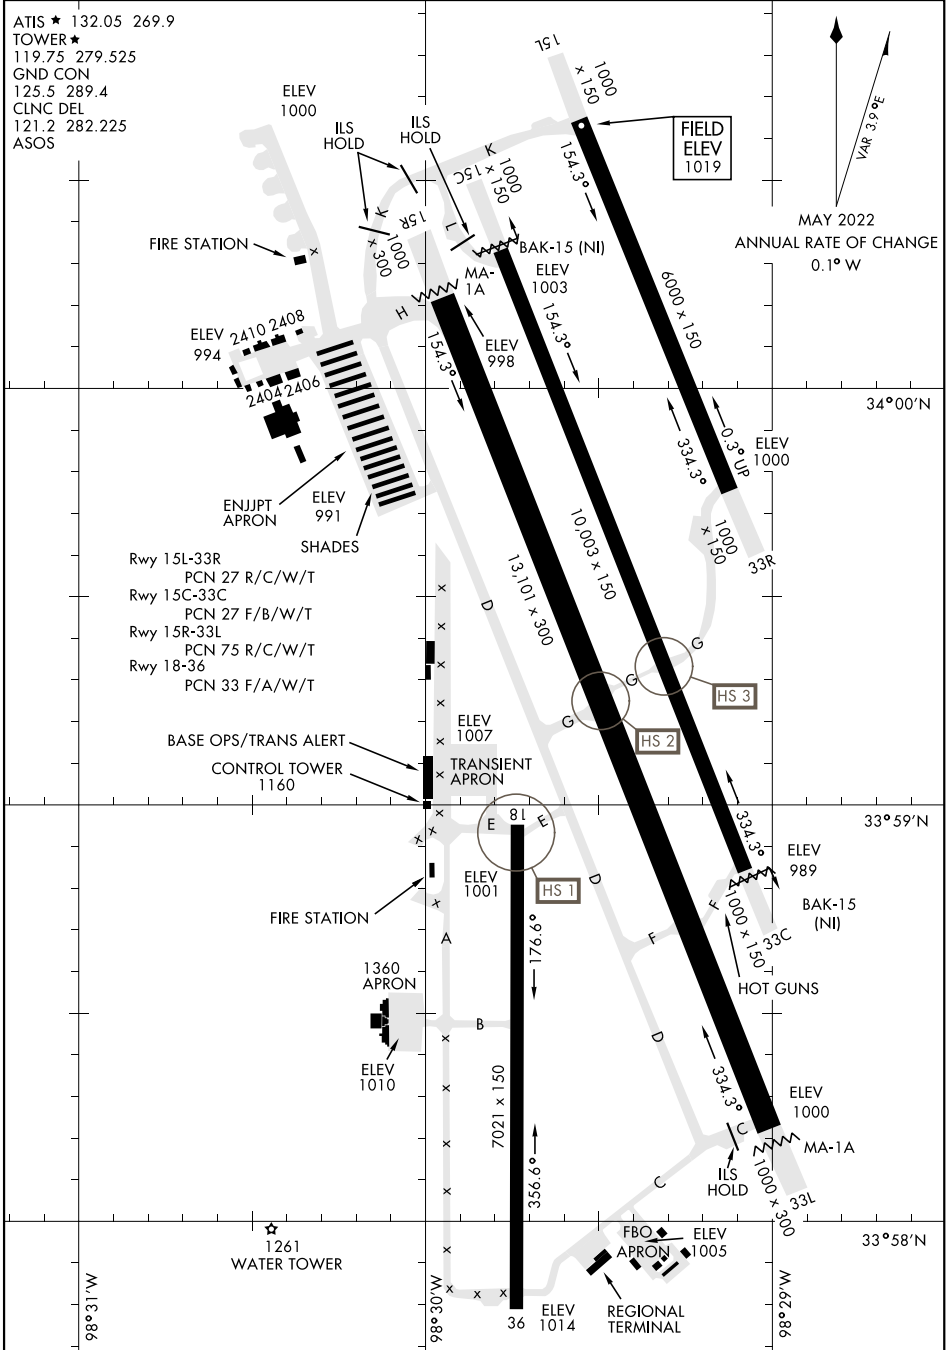

AIRPORT DIAGRAM

ATIS ★ 132.05 269.9
 TOWER ★
 119.75 279.525
 GND CON
 125.5 289.4
 CLNC DEL
 121.2 282.225
 ASOS

MAY 2022
 ANNUAL RATE OF CHANGE
 0.1° W

SC-2, 16 JUN 2022 to 14 JUL 2022

SC-2, 16 JUN 2022 to 14 JUL 2022

AIRPORT DIAGRAM