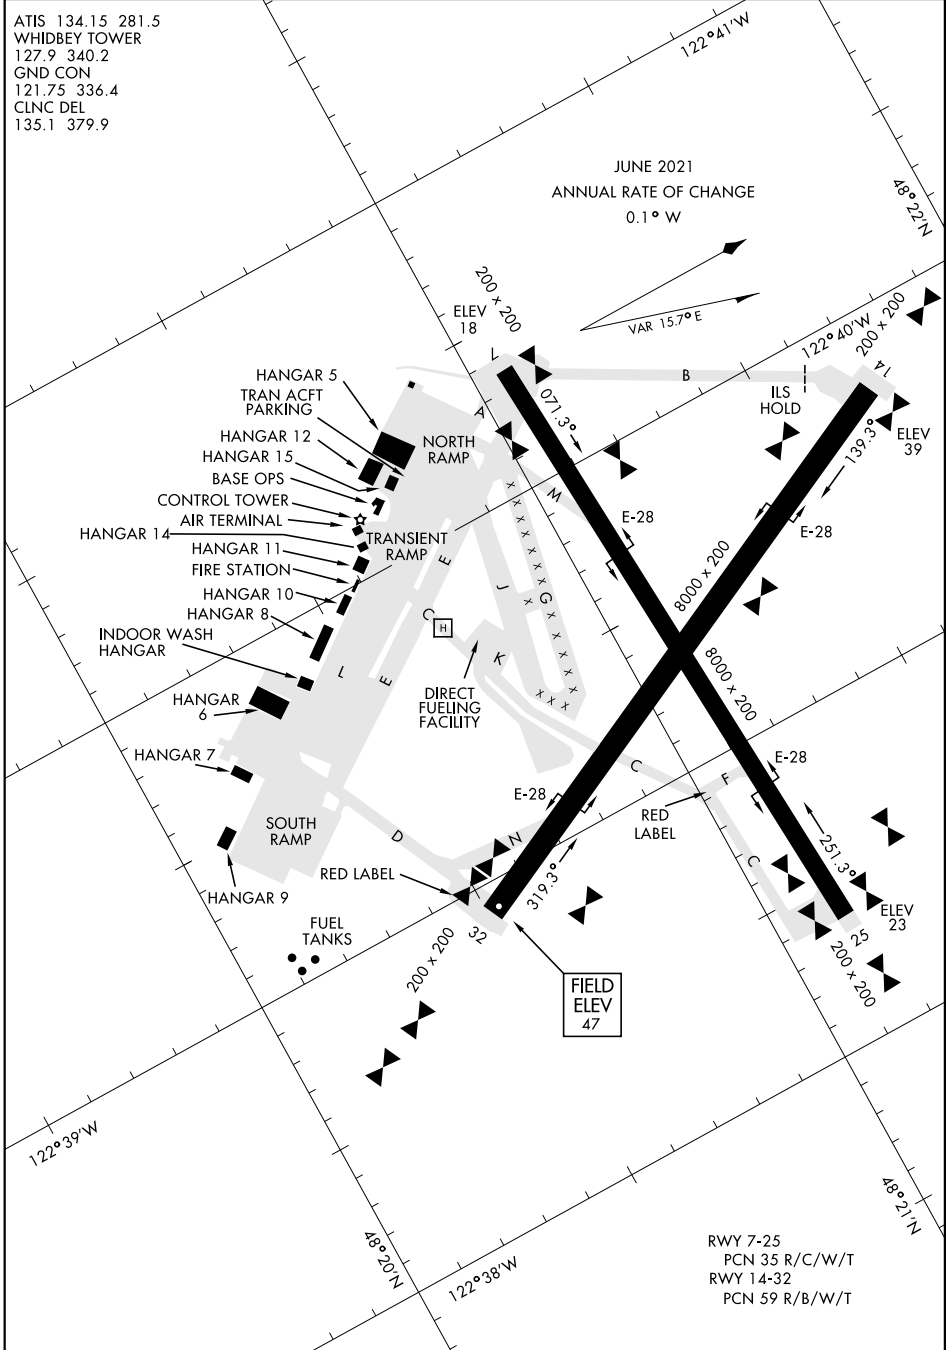

21168

AIRPORT DIAGRAM

WHIDBEY ISLAND NAS (AULT FLD) (KNUW)

AL-451 [USN]

OAK HARBOR, WASHINGTON

ATIS 134.15 281.5
 WHIDBEY TOWER
 127.9 340.2
 GND CON
 121.75 336.4
 CLNC DEL
 135.1 379.9

JUNE 2021
 ANNUAL RATE OF CHANGE
 0.1° W

NW-1, 16 JUN 2022 to 14 JUL 2022

NW-1, 16 JUN 2022 to 14 JUL 2022

AIRPORT DIAGRAM

OAK HARBOR, WASHINGTON

WHIDBEY ISLAND NAS (AULT FLD) (KNUW)