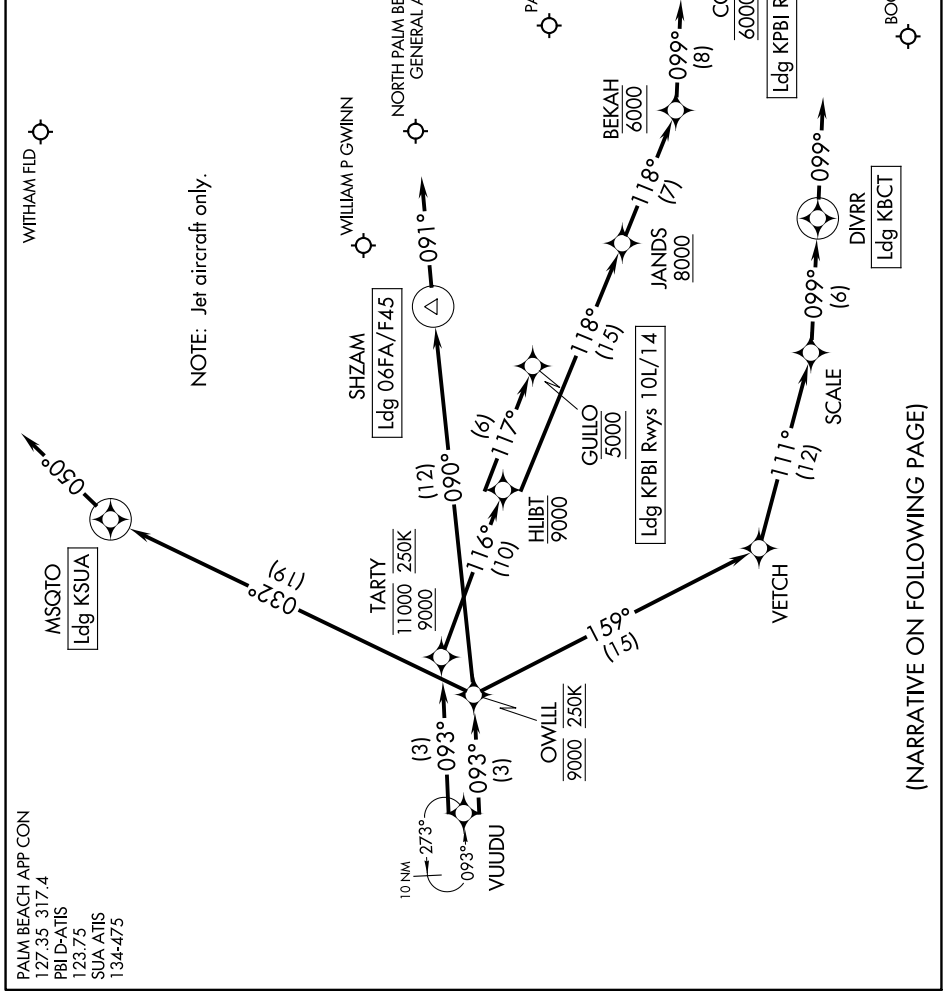

SE-3, 16 JUN 2022 to 14 JUL 2022

RNAV 1 - DME/DME/IRU or GPS.
RADAR required.

NOTE: Chart not to scale.

(NARRATIVE ON FOLLOWING PAGE)

SE-3, 16 JUN 2022 to 14 JUL 2022