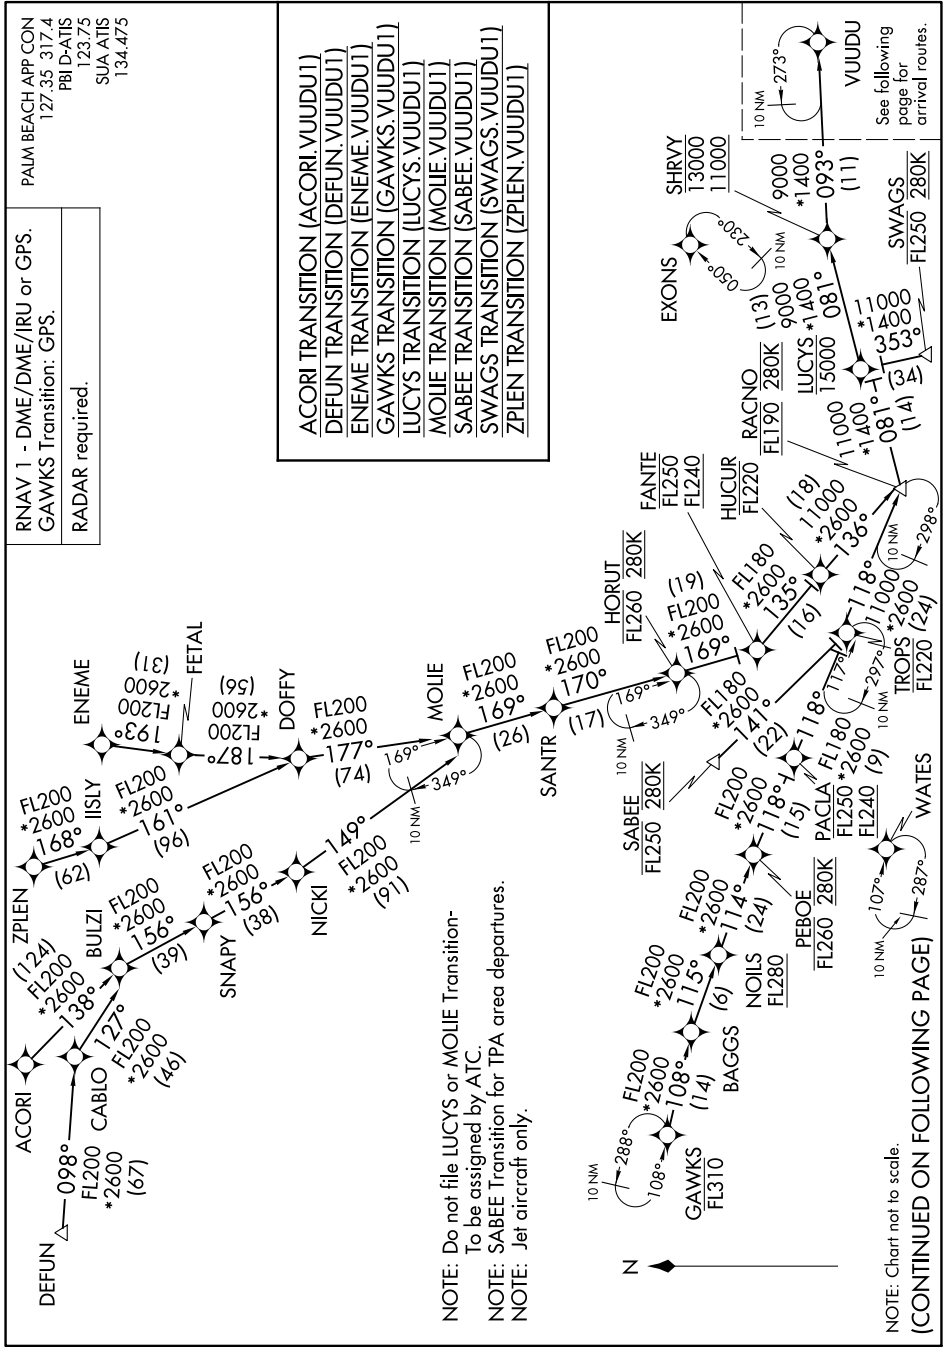

VUUDU ONE ARRIVAL (RNAV) Transition Routes

WEST PALM BEACH, FLORIDA

SE-3, 16 JUN 2022 to 14 JUL 2022

SE-3, 16 JUN 2022 to 14 JUL 2022

VUUDU ONE ARRIVAL (RNAV) Transition Routes

WEST PALM BEACH, FLORIDA