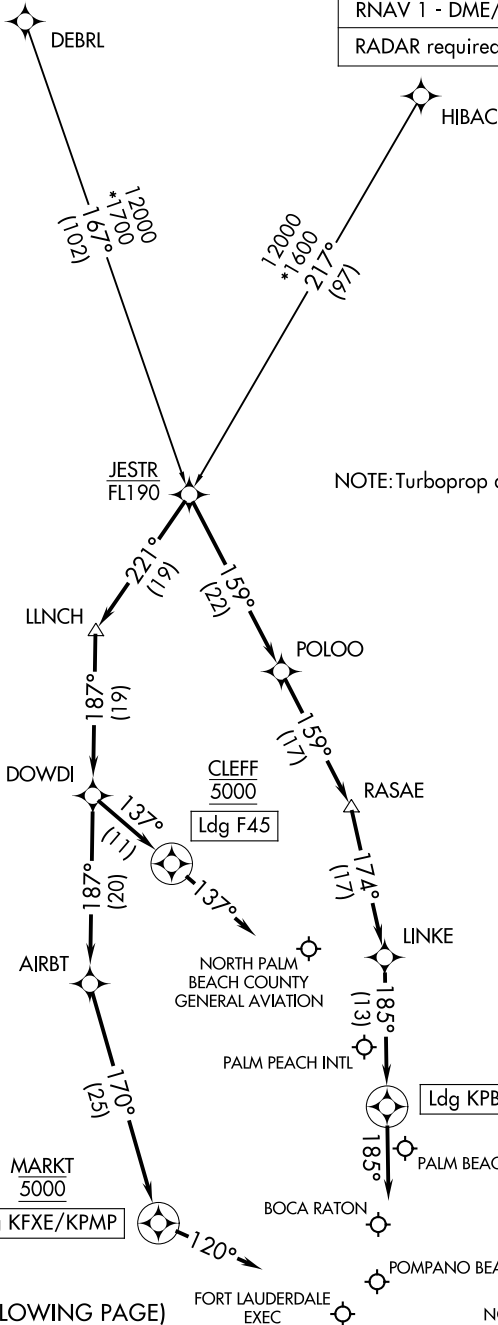

# JESTR ONE ARRIVAL (RNAV)

WEST PALM BEACH, FLORIDA

PALM BEACH APP CON  
 124.6 317.4  
 FXE ATIS  
 119.85  
 PBI D-ATIS  
 123.75  
 PMP ATIS  
 120.55

RNAV 1 - DME/DME/IRU or GPS.

RADAR required.

NOTE: Turboprop aircraft only.

SE-3, 16 JUN 2022 to 14 JUL 2022

SE-3, 16 JUN 2022 to 14 JUL 2022

(NARRATIVE ON FOLLOWING PAGE)

NOTE: Chart not to scale.

# JESTR ONE ARRIVAL (RNAV)

WEST PALM BEACH, FLORIDA