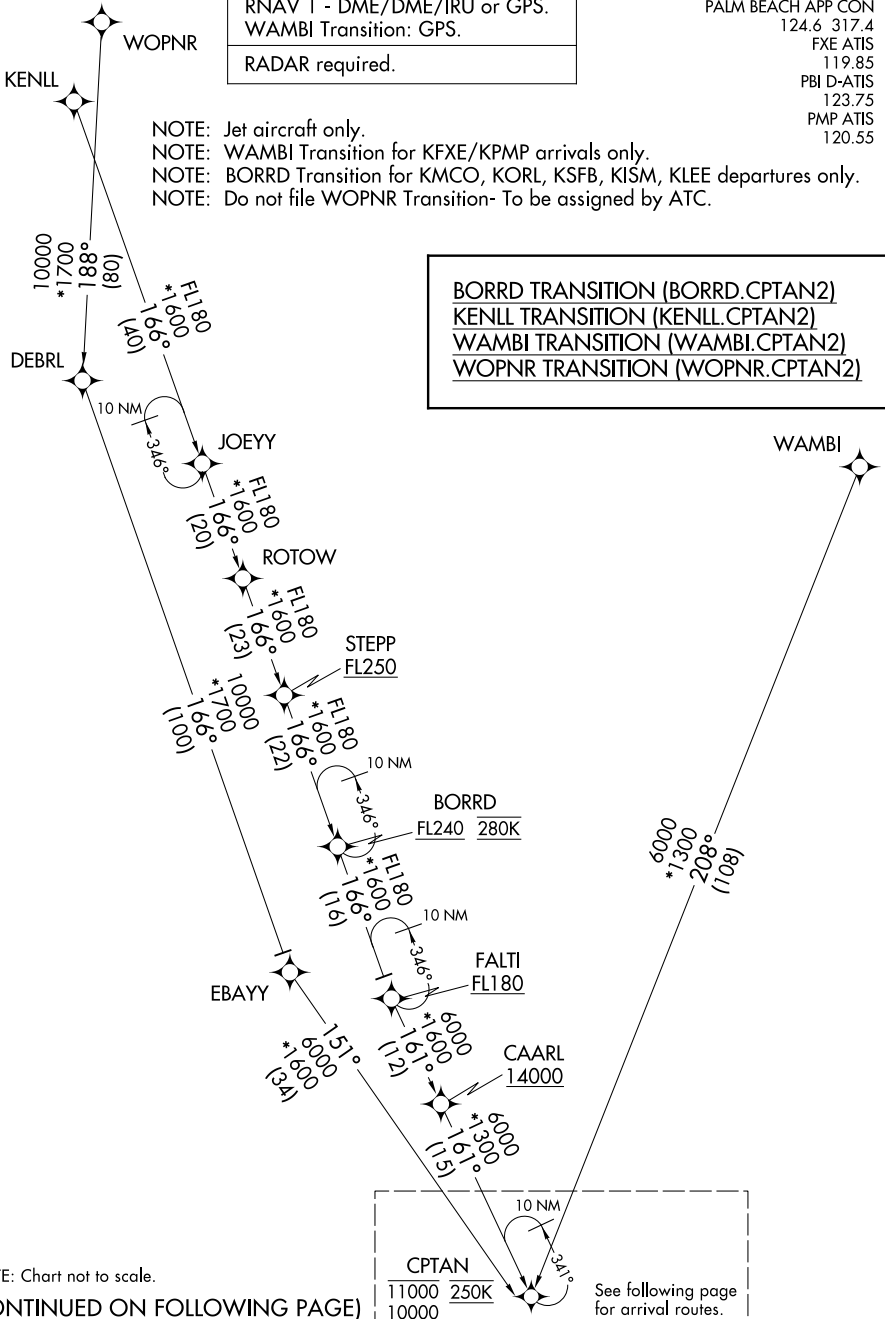

CPTAN TWO ARRIVAL (RNAV) Transition Routes

WEST PALM BEACH, FLORIDA

RNAV 1 - DME/DME/IRU or GPS. WAMBI Transition: GPS.
RADAR required.

PALM BEACH APP CON
124.6 317.4
FXE ATIS
119.85
PBI D-ATIS
123.75
PMP ATIS
120.55

NOTE: Jet aircraft only.
NOTE: WAMBI Transition for KFYE/KPMP arrivals only.
NOTE: BORRD Transition for KMCO, KORL, KSF, KISM, KLEE departures only.
NOTE: Do not file WOPNR Transition- To be assigned by ATC.

BORRD TRANSITION (BORRD.CPTAN2)
KENLL TRANSITION (KENLL.CPTAN2)
WAMBI TRANSITION (WAMBI.CPTAN2)
WOPNR TRANSITION (WOPNR.CPTAN2)

NOTE: Chart not to scale.

(CONTINUED ON FOLLOWING PAGE)

CPTAN TWO ARRIVAL (RNAV) Transition Routes

WEST PALM BEACH, FLORIDA

SE-3, 16 JUN 2022 to 14 JUL 2022

SE-3, 16 JUN 2022 to 14 JUL 2022