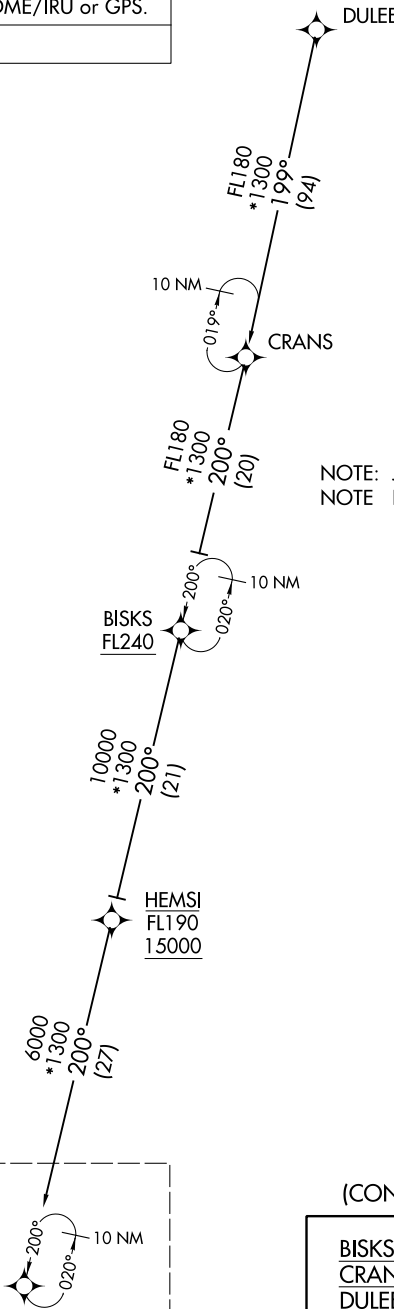

CLMNT TWO ARRIVAL (RNAV) Transition Routes

WEST PALM BEACH, FLORIDA

RNAV 1 - DME/DME/IRU or GPS.

RADAR required.

PALM BEACH APP CON
124.6 317.4
F45 CTAF
123.075
PBI D-ATIS
123.75

NOTE: Jet aircraft only.
NOTE: Do not file CRANS, BISKI Transitions-
To be assigned by ATC

NOTE: Chart not to scale.

(CONTINUED ON FOLLOWING PAGE)

See following page for arrival routes.

BISKI TRANSITION (BISKI.CLMNT2)
CRANS TRANSITION (CRANS.CLMNT2)
DULEE TRANSITION (DULEE.CLMNT2)

CLMNT TWO ARRIVAL (RNAV) Transition Routes

WEST PALM BEACH, FLORIDA

SE-3, 16 JUN 2022 to 14 JUL 2022

SE-3, 16 JUN 2022 to 14 JUL 2022