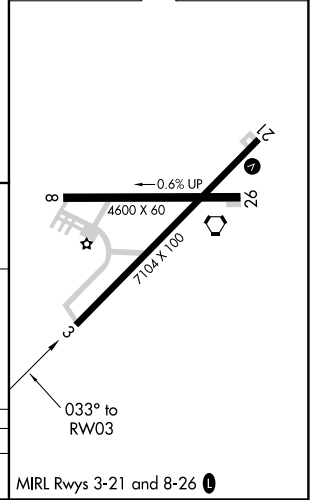

CATEGORY	A	B	C	D
LNAV MDA	4420-1	377 (400-1)		4420-1¼ 377 (400-1¼)

SW-1, 16 JUN 2022 to 14 JUL 2022

SW-1, 16 JUN 2022 to 14 JUL 2022