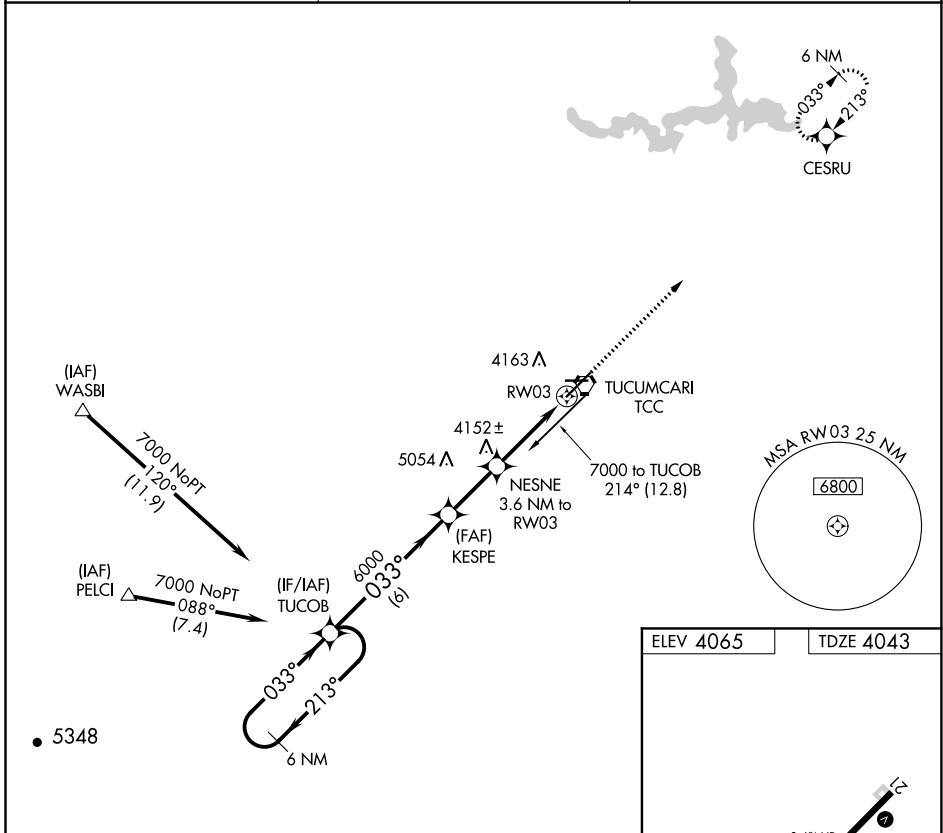

# RNAV (GPS) RWY 3

TUCUMCARI MUNI (TCC)

APP CRS	Rwy Idg	<b>7104</b>
<b>033°</b>	TDZE	<b>4043</b>
	Apt Elev	<b>4065</b>

RNP APCH.  
 ▼ If local altimeter setting not received, procedure NA.

MISSED APPROACH: Climb to 6000 direct CESRU and hold.

ASOS  
**119.275**

ALBUQUERQUE CENTER  
**126.85 285.6**

UNICOM  
**122.95 (CTAF) 0**

ELEV 4065	TDZE 4043
-----------	-----------

CATEGORY	A	B	C	D
LNAV MDA	4420-1	377 (400-1)		4420-1¼ 377 (400-1¼)

SW-1, 16 JUN 2022 to 14 JUL 2022

SW-1, 16 JUN 2022 to 14 JUL 2022