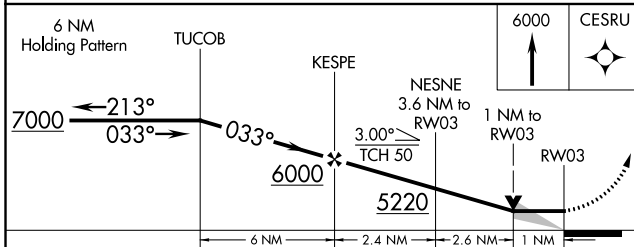

# RNAV (GPS) RWY 3

TUCUMCARI MUNI (TCC)

APP CRS	Rwy Idg	<b>7104</b>
<b>033°</b>	TDZE	<b>4043</b>
	Apt Elev	<b>4065</b>

RNP APCH.  
 ▼ If local altimeter setting not received, procedure NA.

MISSED APPROACH: Climb to 6000 direct CESRU and hold.

ASOS  
**119.275**

ALBUQUERQUE CENTER  
**126.85 285.6**

UNICOM  
**122.95 (CTAF) 0**

ELEV 4065	TDZE 4043
-----------	-----------

CATEGORY	A	B	C	D
LNAV MDA	4420-1	377 (400-1)		4420-1¼ 377 (400-1¼)

SW-1, 16 JUN 2022 to 14 JUL 2022