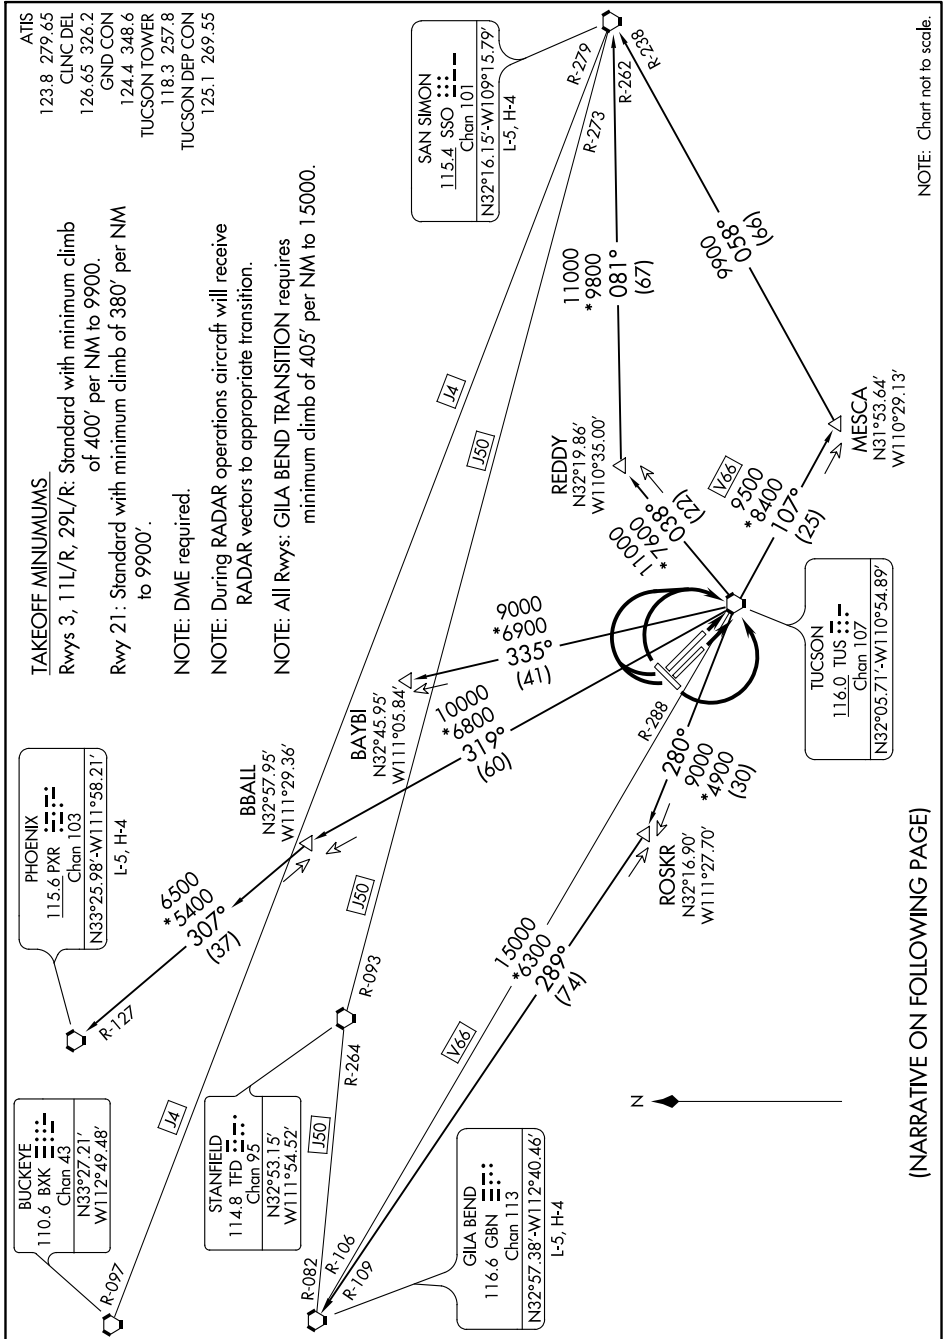

TUCSON EIGHT DEPARTURE

AL-430 (FAA)

TUCSON INTL (TUS)
TUCSON, ARIZONA

SW-4, 16 JUN 2022 to 14 JUL 2022

NOTE: Chart not to scale.

(NARRATIVE ON FOLLOWING PAGE)

SW-4, 16 JUN 2022 to 14 JUL 2022

TUCSON EIGHT DEPARTURE (TUS8.TUS) 20SEP12

TUCSON, ARIZONA
TUCSON INTL (TUS)