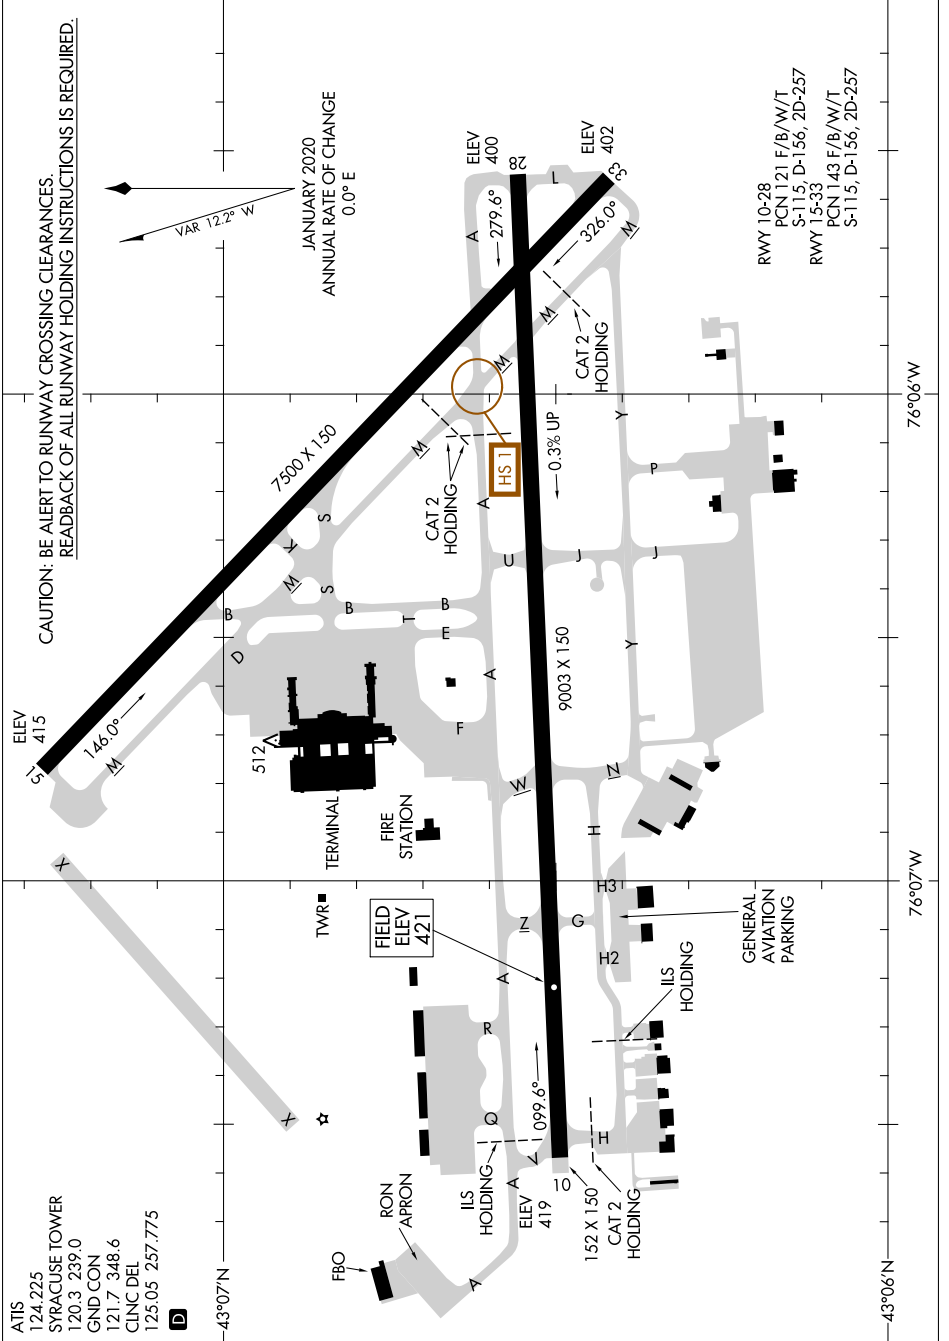

AIRPORT DIAGRAM

AL-411 (FAA)

SYRACUSE HANCOCK INTL (SYR)
SYRACUSE, NEW YORK

NE-2, 16 JUN 2022 to 14 JUL 2022

76°06'W

76°07'W

NE-2, 16 JUN 2022 to 14 JUL 2022

AIRPORT DIAGRAM