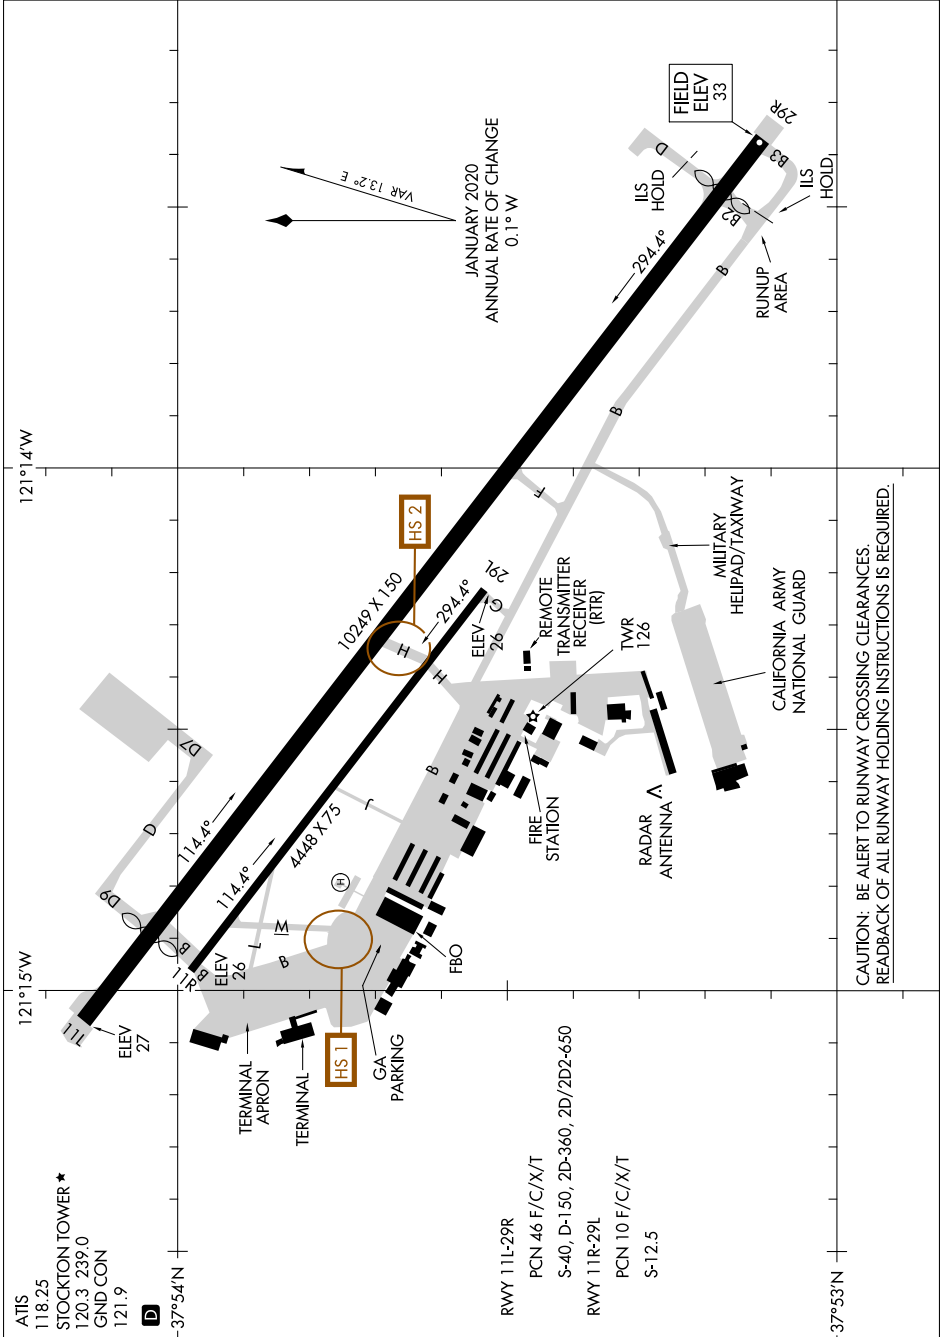

AIRPORT DIAGRAM

AL-407 (FAA)

STOCKTON METRO (SCK)
STOCKTON, CALIFORNIA

SW-2, 16 JUN 2022 to 14 JUL 2022

CAUTION: BE ALERT TO RUNWAY CROSSING CLEARANCES.
READBACK OF ALL RUNWAY HOLDING INSTRUCTIONS IS REQUIRED.

SW-2, 16 JUN 2022 to 14 JUL 2022

AIRPORT DIAGRAM

STOCKTON, CALIFORNIA
STOCKTON METRO (SCK)