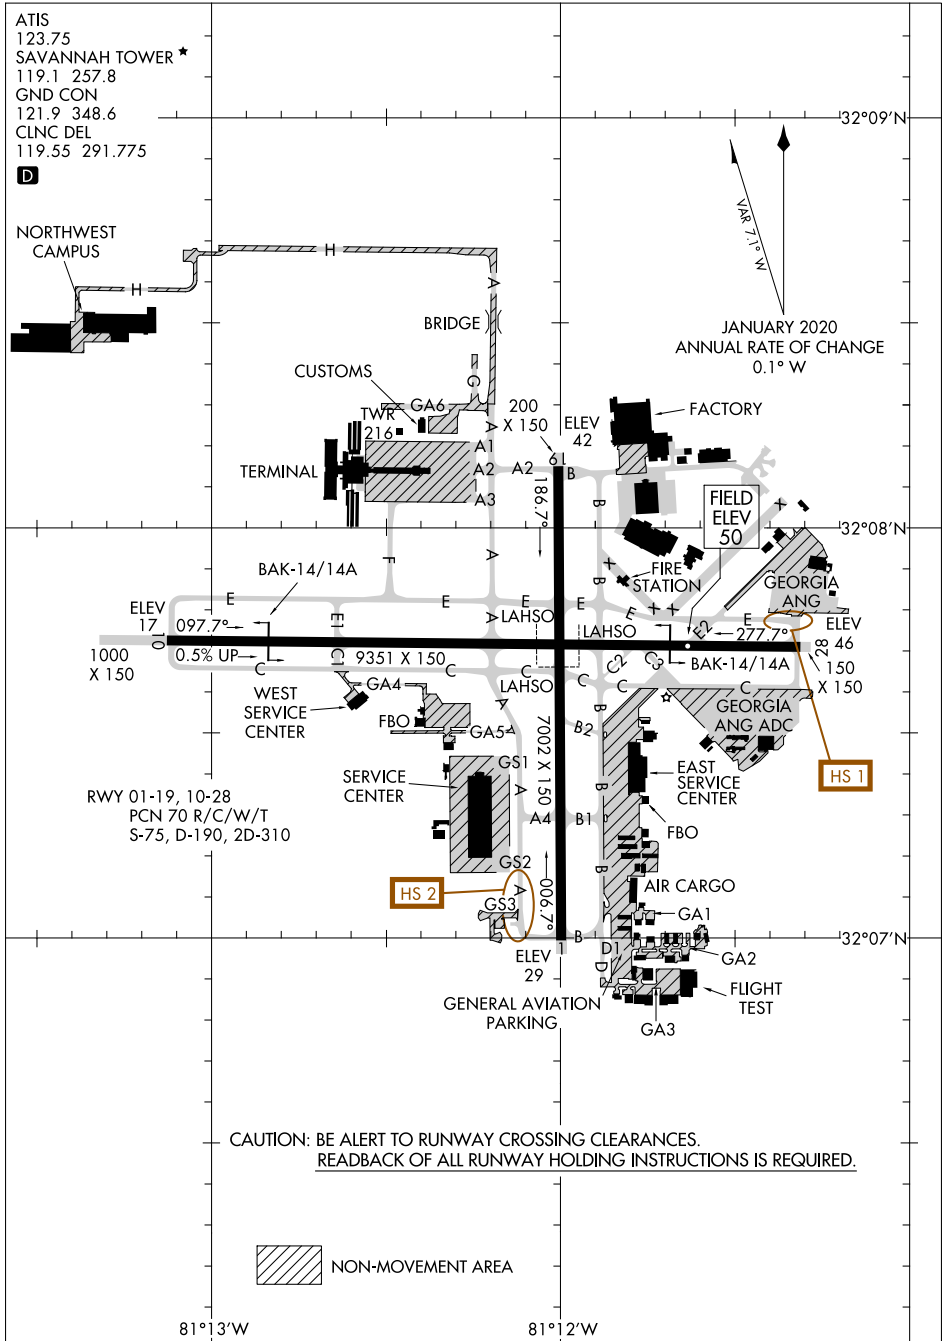

AIRPORT DIAGRAM

AL-380 (FAA)

SAVANNAH/HILTON HEAD INTL (SAV)
SAVANNAH, GEORGIA

SE-4, 16 JUN 2022 to 14 JUL 2022

SE-4, 16 JUN 2022 to 14 JUL 2022

AIRPORT DIAGRAM

SAVANNAH, GEORGIA
SAVANNAH/HILTON HEAD INTL (SAV)