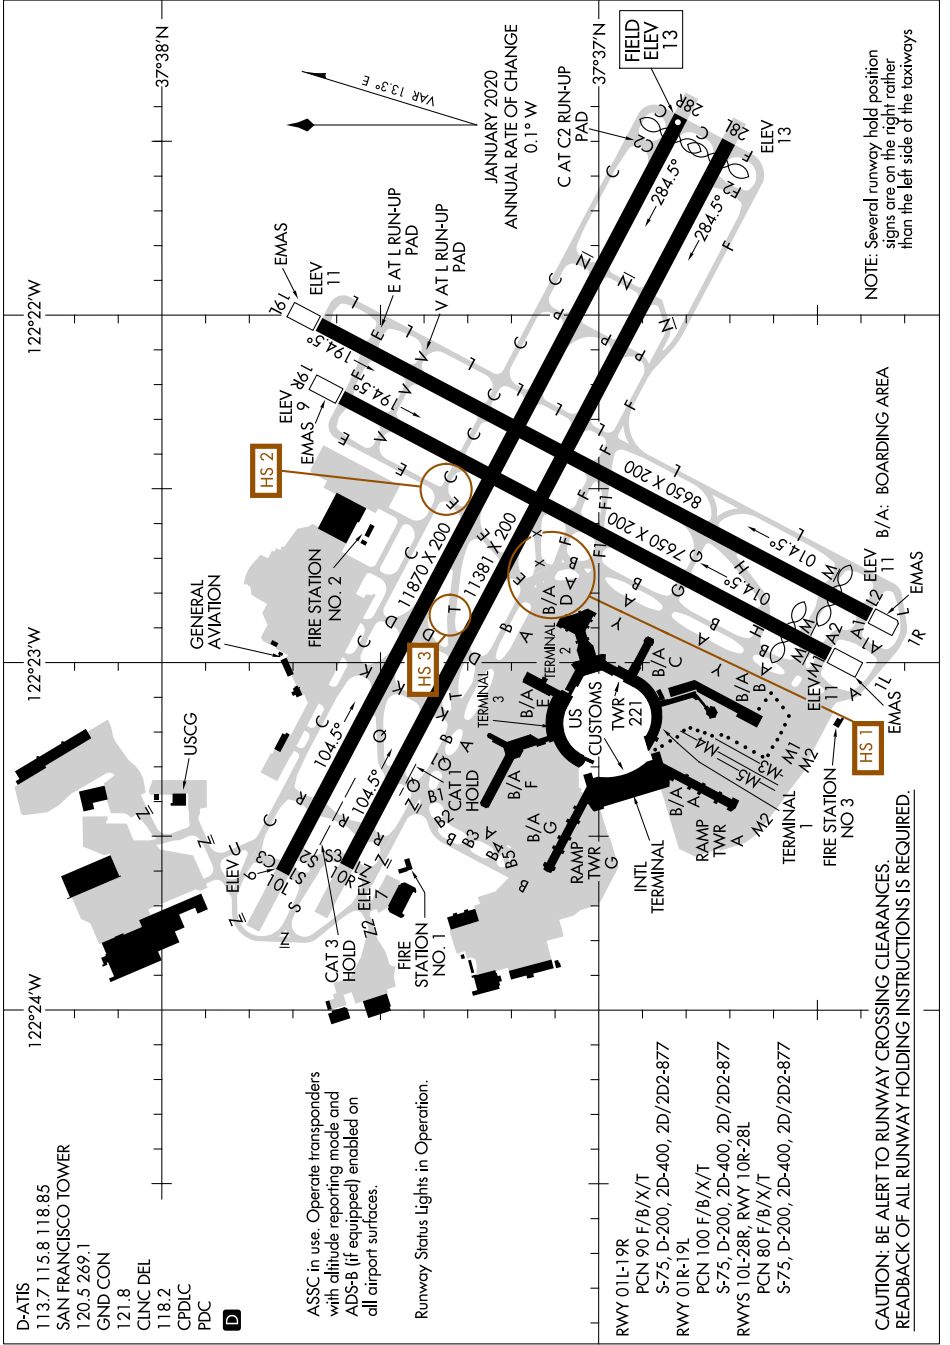

AIRPORT DIAGRAM

AL-375 (FAA)

SAN FRANCISCO INTL (SFO)
SAN FRANCISCO, CALIFORNIA

SW-2, 16 JUN 2022 to 14 JUL 2022

SW-2, 16 JUN 2022 to 14 JUL 2022