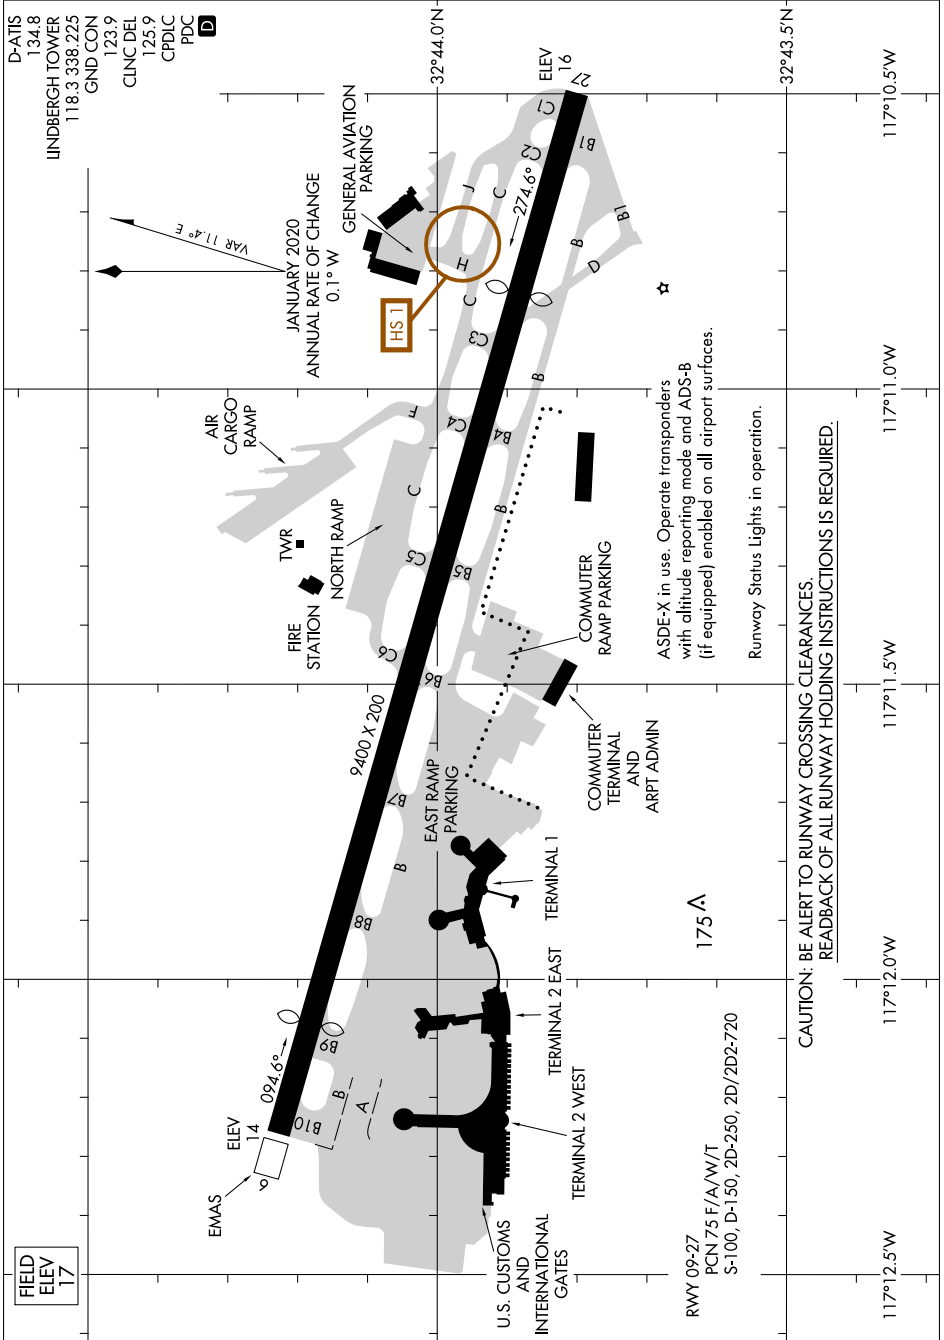

# AIRPORT DIAGRAM

SAN DIEGO INTL (SAN)  
SAN DIEGO, CALIFORNIA

AL-373 (FAA)

SW-3, 16 JUN 2022 to 14 JUL 2022

# AIRPORT DIAGRAM

SAN DIEGO, CALIFORNIA  
SAN DIEGO INTL (SAN)

SW-3, 16 JUN 2022 to 14 JUL 2022

CAUTION: BE ALERT TO RUNWAY CROSSING CLEARANCES.  
READBACK OF ALL RUNWAY HOLDING INSTRUCTIONS IS REQUIRED.