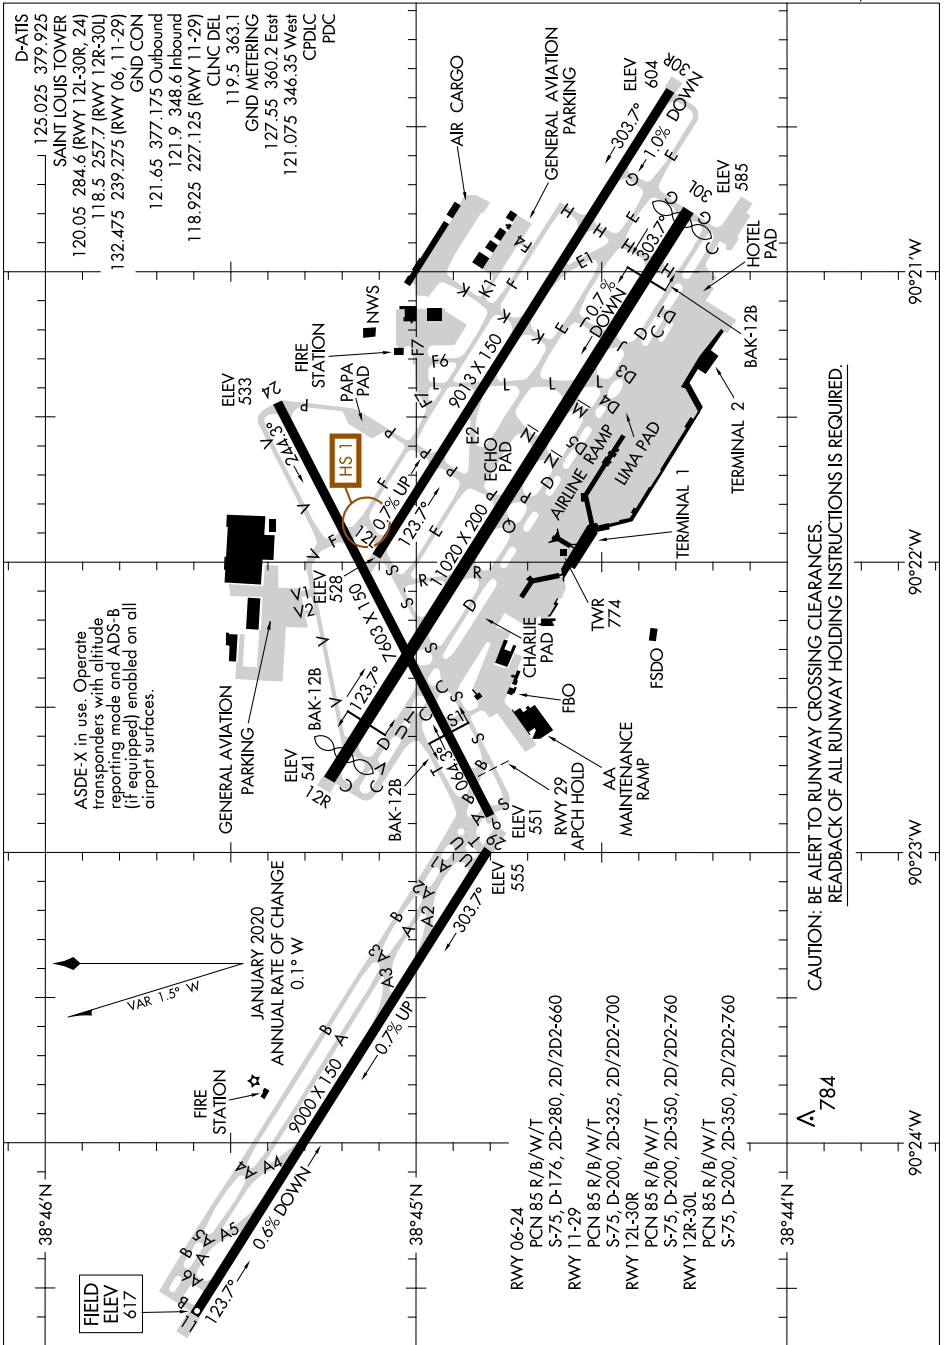

AIRPORT DIAGRAM

ST LOUIS LAMBERT INTL (STL)

ST LOUIS, MISSOURI

AL-360 (FAA)

NC-3, 16 JUN 2022 to 14 JUL 2022

CAUTION: BE ALERT TO RUNWAY CROSSING CLEARANCES. READBACK OF ALL RUNWAY HOLDING INSTRUCTIONS IS REQUIRED.

784

NC-3, 16 JUN 2022 to 14 JUL 2022

AIRPORT DIAGRAM

ST LOUIS, MISSOURI

ST LOUIS LAMBERT INTL (STL)