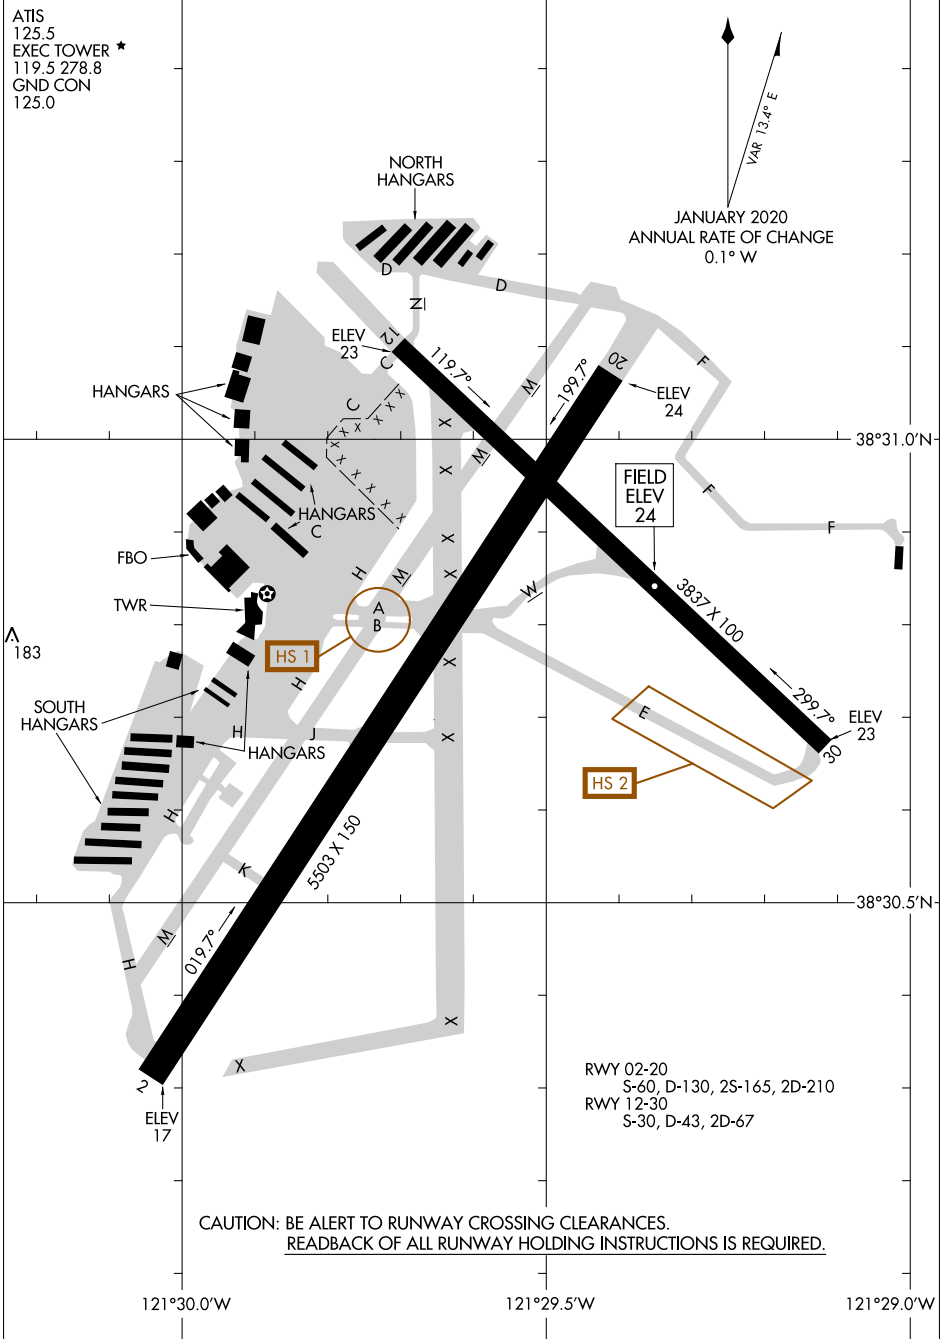

21112

AIRPORT DIAGRAM

AL-358 (FAA)

SACRAMENTO EXEC (SAC)
SACRAMENTO, CALIFORNIA

ATIS
125.5
EXEC TOWER ★
119.5 278.8
GND CON
125.0

VAR 13.4° E
JANUARY 2020
ANNUAL RATE OF CHANGE
0.1° W

SW-2, 16 JUN 2022 to 14 JUL 2022

SW-2, 16 JUN 2022 to 14 JUL 2022

CAUTION: BE ALERT TO RUNWAY CROSSING CLEARANCES.
READBACK OF ALL RUNWAY HOLDING INSTRUCTIONS IS REQUIRED.

AIRPORT DIAGRAM

21112

SACRAMENTO, CALIFORNIA
SACRAMENTO EXEC (SAC)