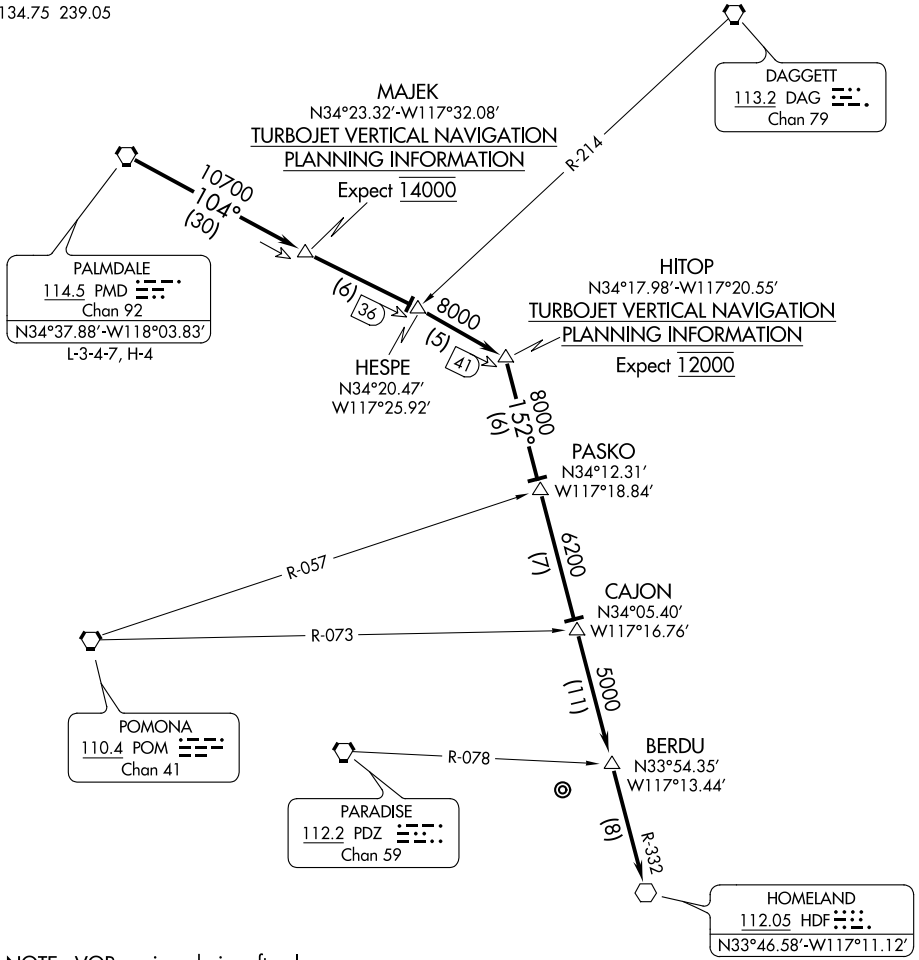

MARCH FOUR ARRIVAL

AL-348 (FAA)

MARCH ARB (KRIV)
RIVERSIDE, CALIFORNIA

MARCH APP CON ★
133.5 324.1
ATIS
134.75 239.05

NOTE: VOR equipped aircraft only.

NOTE: Chart not to scale.

ARRIVAL ROUTE DESCRIPTION

From over PMD VORTAC via PMD R-104 to HITOP INT. Thence via HDF R-332 to HDF VOR. Expect VOR approach or vector to intercept ILS Rwy 32.

SW-3, 16 JUN 2022 to 14 JUL 2022

SW-3, 16 JUN 2022 to 14 JUL 2022