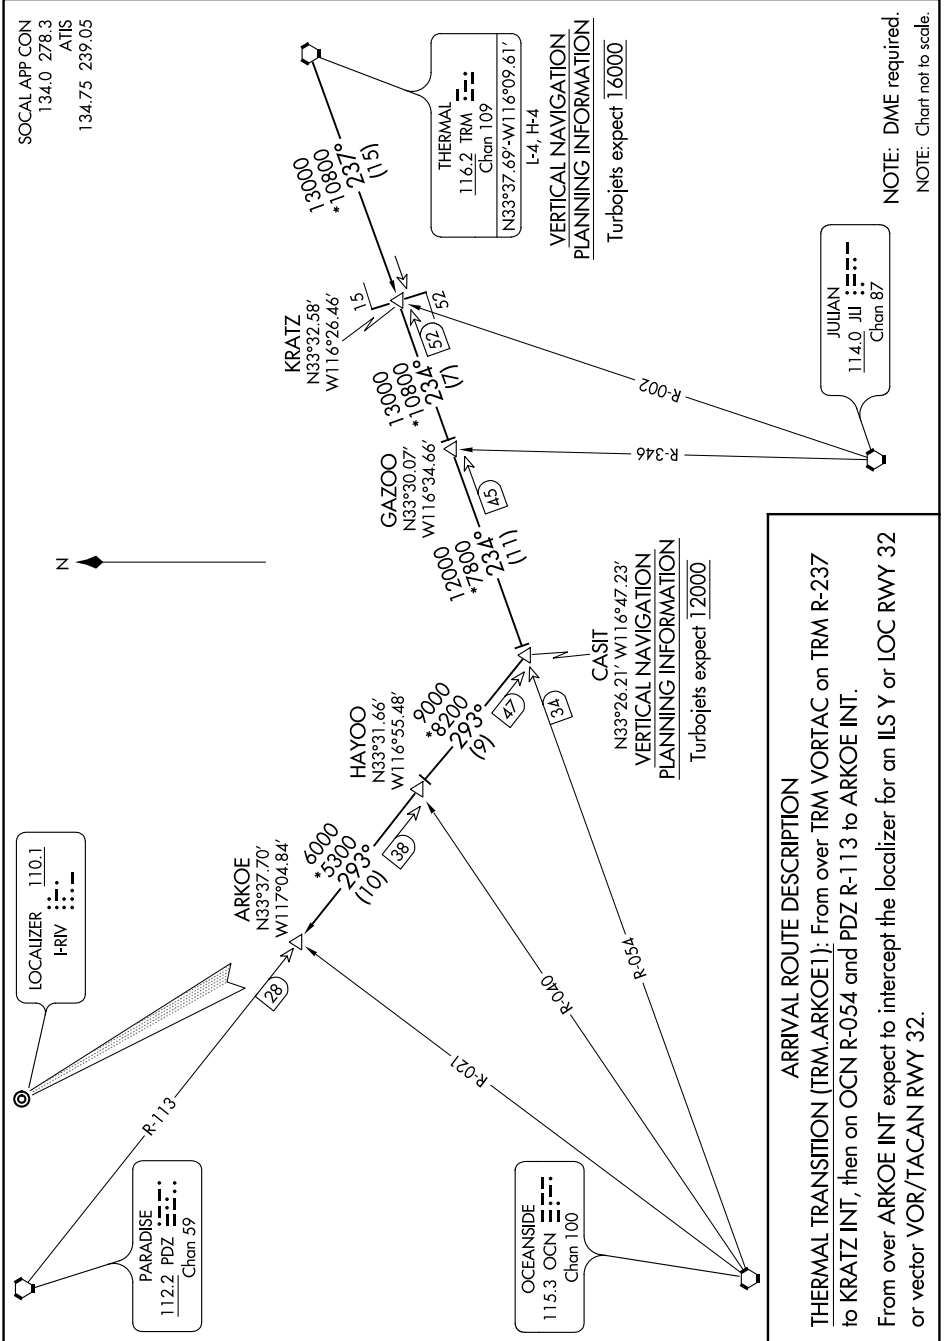

# ARKOE ONE ARRIVAL

AL-348 (FAA)

MARCH ARB (KRIV)  
RIVERSIDE, CALIFORNIA

SW-3, 16 JUN 2022 to 14 JUL 2022

# ARKOE ONE ARRIVAL

RIVERSIDE, CALIFORNIA  
MARCH ARB (KRIV)

SW-3, 16 JUN 2022 to 14 JUL 2022