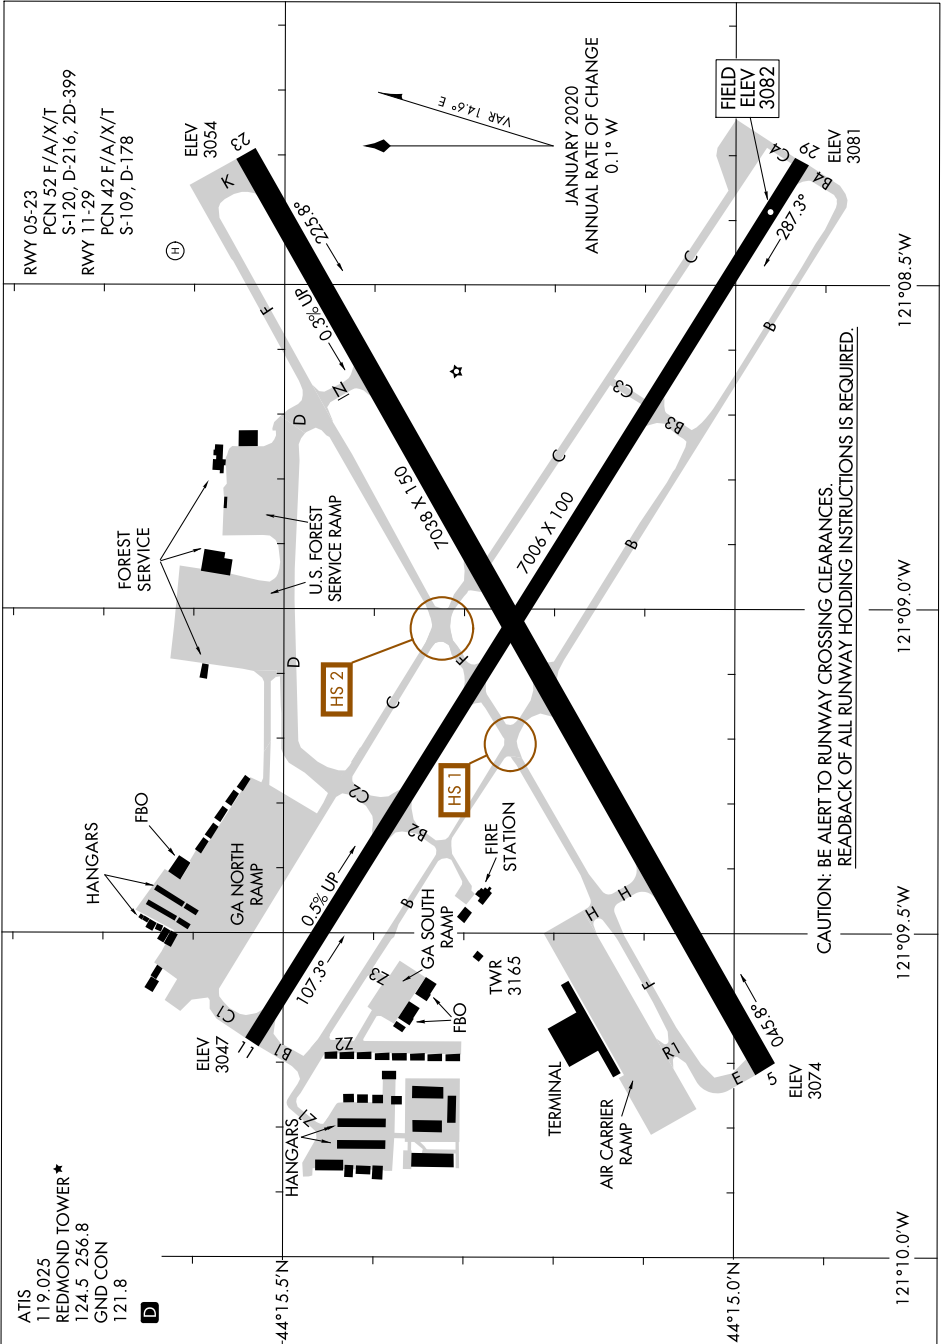

AIRPORT DIAGRAM

AL-345 (FAA)

ROBERTS FLD (RDM)
REDMOND, OREGON

NW-1, 16 JUN 2022 to 14 JUL 2022

NW-1, 16 JUN 2022 to 14 JUL 2022

AIRPORT DIAGRAM

REDMOND, OREGON
ROBERTS FLD (RDM)