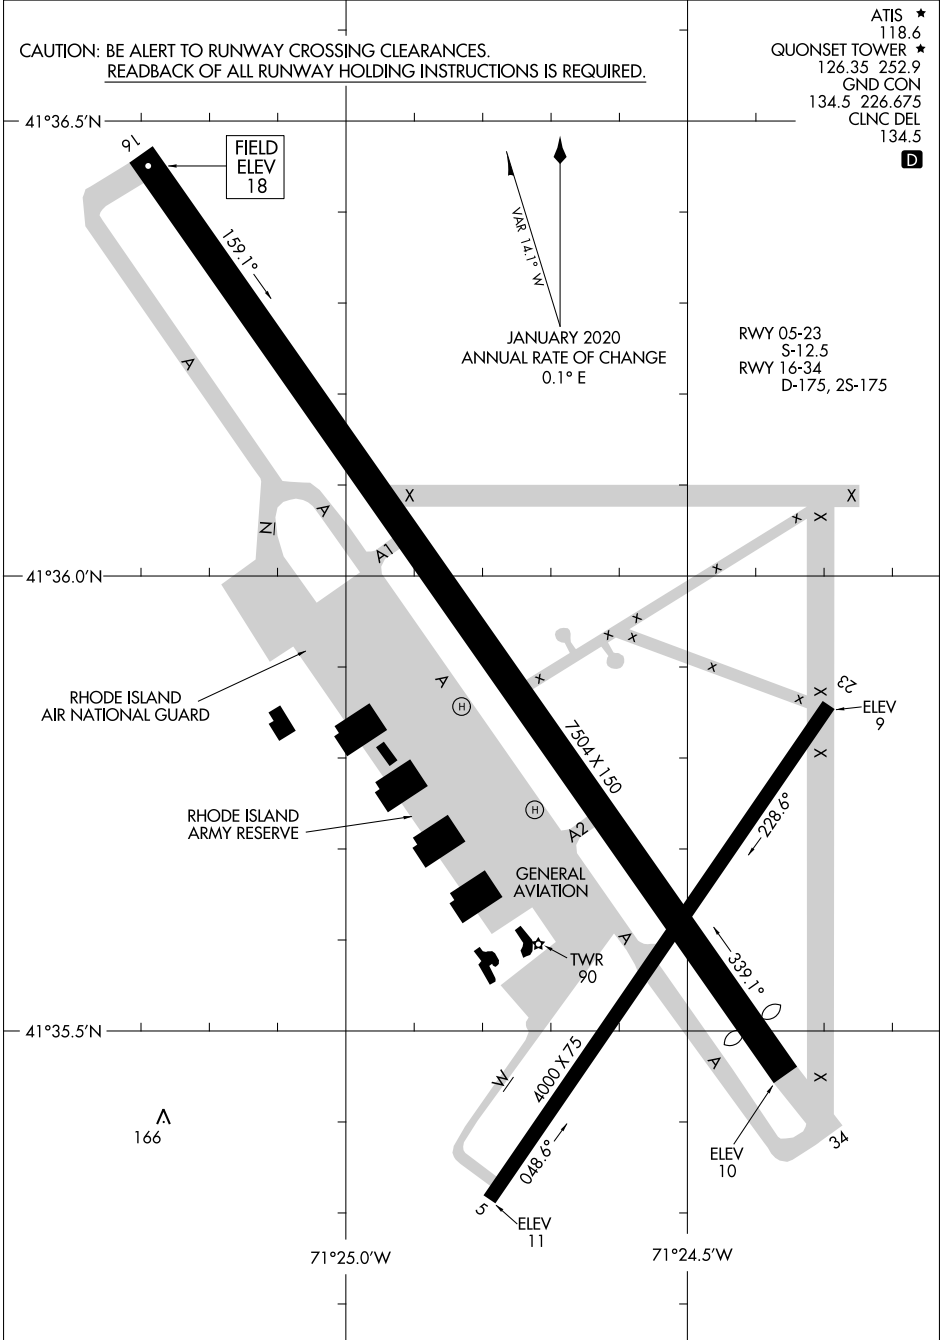

22083

AIRPORT DIAGRAM

AL-338 (FAA)

QUONSET STATE (OQU)
NORTH KINGSTOWN, RHODE ISLAND

CAUTION: BE ALERT TO RUNWAY CROSSING CLEARANCES.
READEBACK OF ALL RUNWAY HOLDING INSTRUCTIONS IS REQUIRED.

ATIS ★
 118.6
 QUONSET TOWER ★
 126.35 252.9
 GND CON
 134.5 226.675
 CLNC DEL
 134.5

RWY 05-23
 S-12.5
 RWY 16-34
 D-175, 2S-175

JANUARY 2020
 ANNUAL RATE OF CHANGE
 0.1° E

NE-1, 16 JUN 2022 to 14 JUL 2022

NE-1, 16 JUN 2022 to 14 JUL 2022

AIRPORT DIAGRAM

22083

NORTH KINGSTOWN, RHODE ISLAND
QUONSET STATE (OQU)