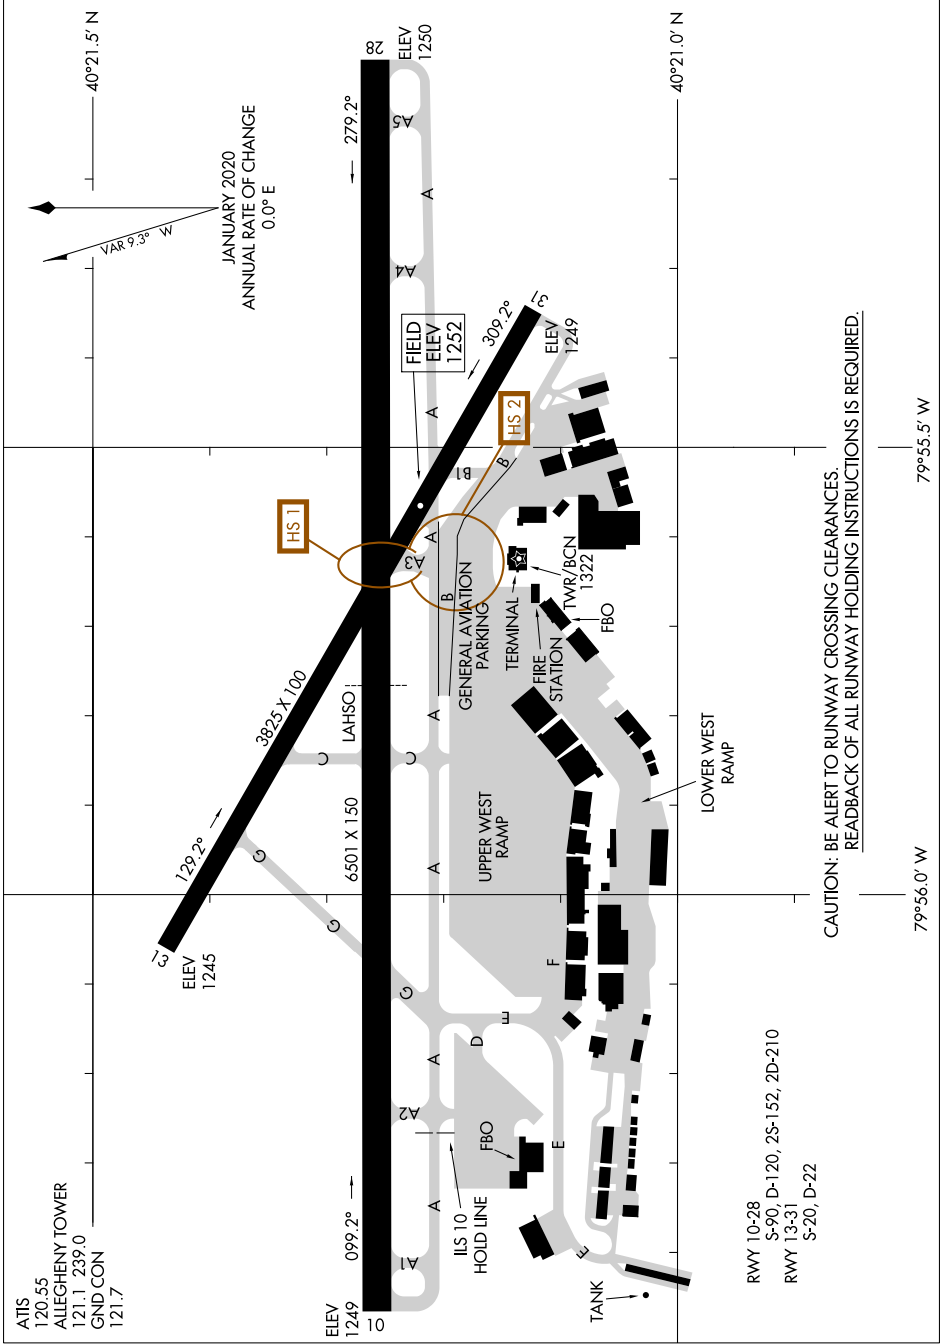

AIRPORT DIAGRAM

AL-326 (FAA)

ALLEGHENY COUNTY (AGC)
PITTSBURGH, PENNSYLVANIA

NE-4, 16 JUN 2022 to 14 JUL 2022

CAUTION: BE ALERT TO RUNWAY CROSSING CLEARANCES.
REARBACK OF ALL RUNWAY HOLDING INSTRUCTIONS IS REQUIRED.

AIRPORT DIAGRAM

PITTSBURGH, PENNSYLVANIA
ALLEGHENY COUNTY (AGC)

NE-4, 16 JUN 2022 to 14 JUL 2022