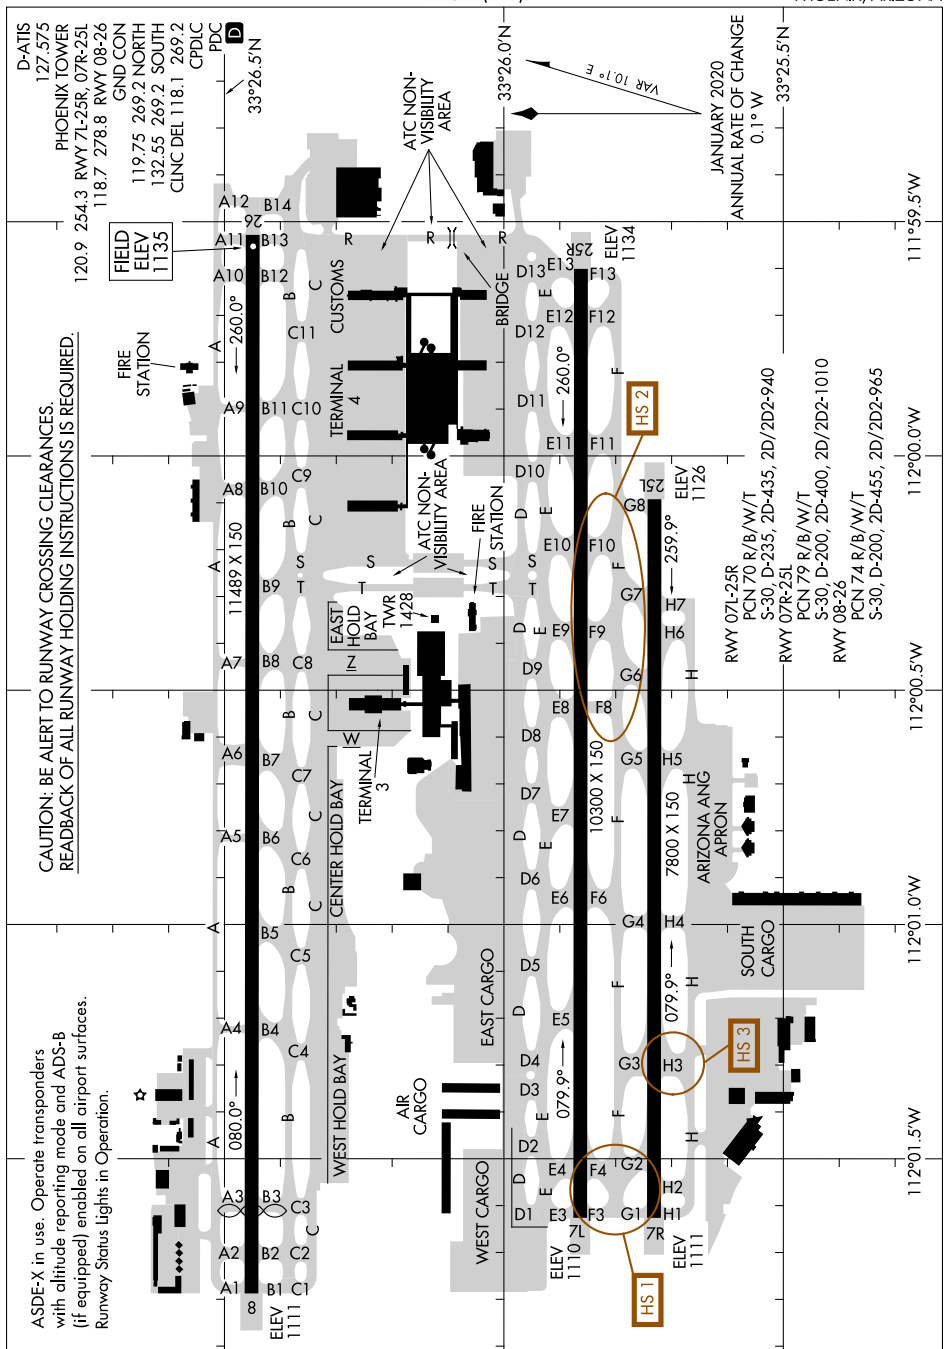

AIRPORT DIAGRAM

PHOENIX SKY HARBOR INTL (PHX)

PHOENIX, ARIZONA

AL-322 (FAA)

SW-4, 16 JUN 2022 to 14 JUL 2022

AIRPORT DIAGRAM

PHOENIX, ARIZONA

PHOENIX SKY HARBOR INTL (PHX)

SW-4, 16 JUN 2022 to 14 JUL 2022