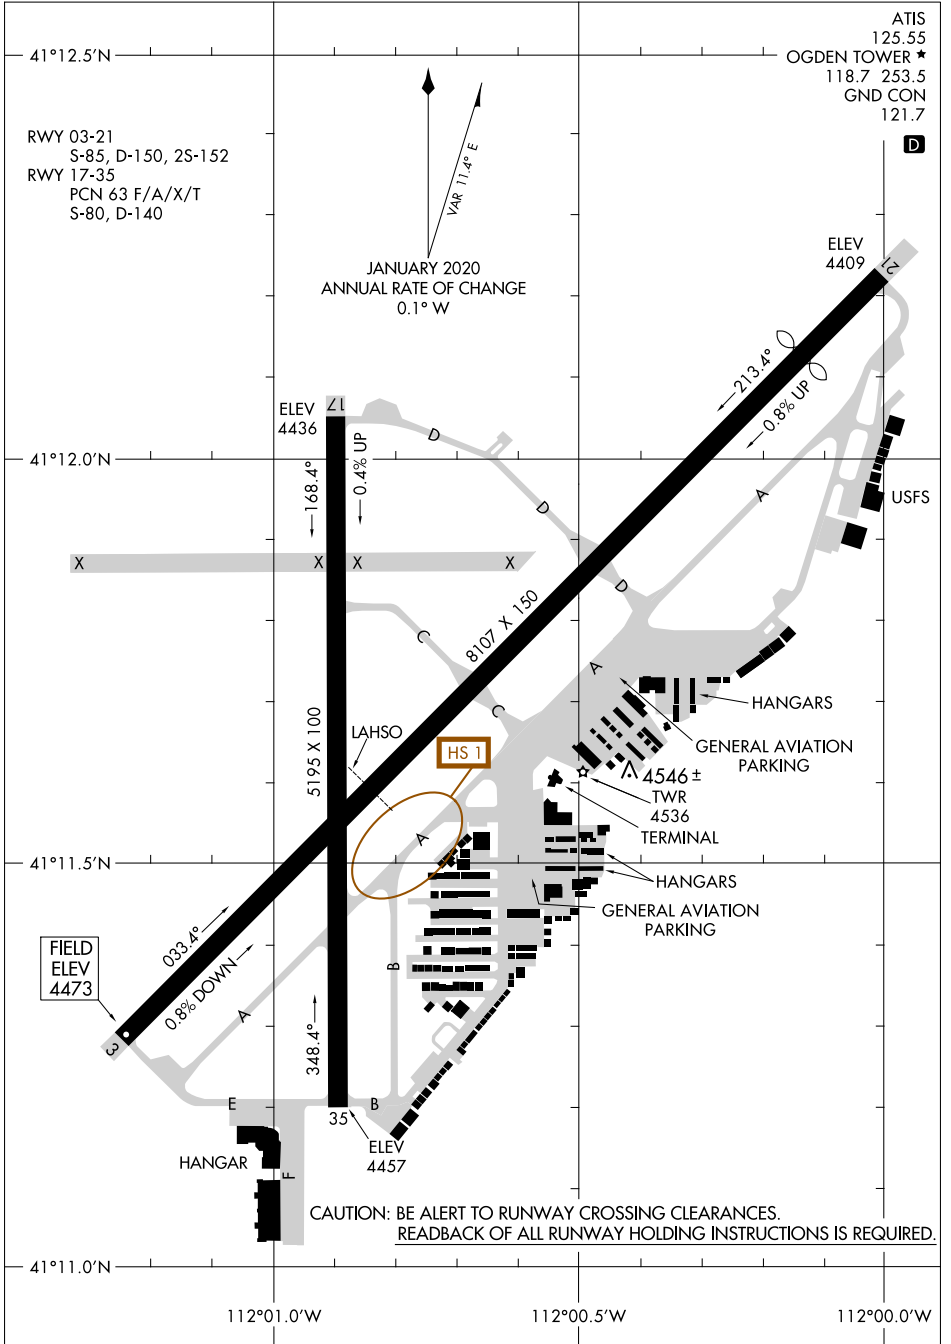

AIRPORT DIAGRAM

AL-297 (FAA)

OGDEN-HINCKLEY (OGD)

OGDEN, UTAH

SW-4, 16 JUN 2022 to 14 JUL 2022

SW-4, 16 JUN 2022 to 14 JUL 2022

AIRPORT DIAGRAM

OGDEN-HINCKLEY (OGD)