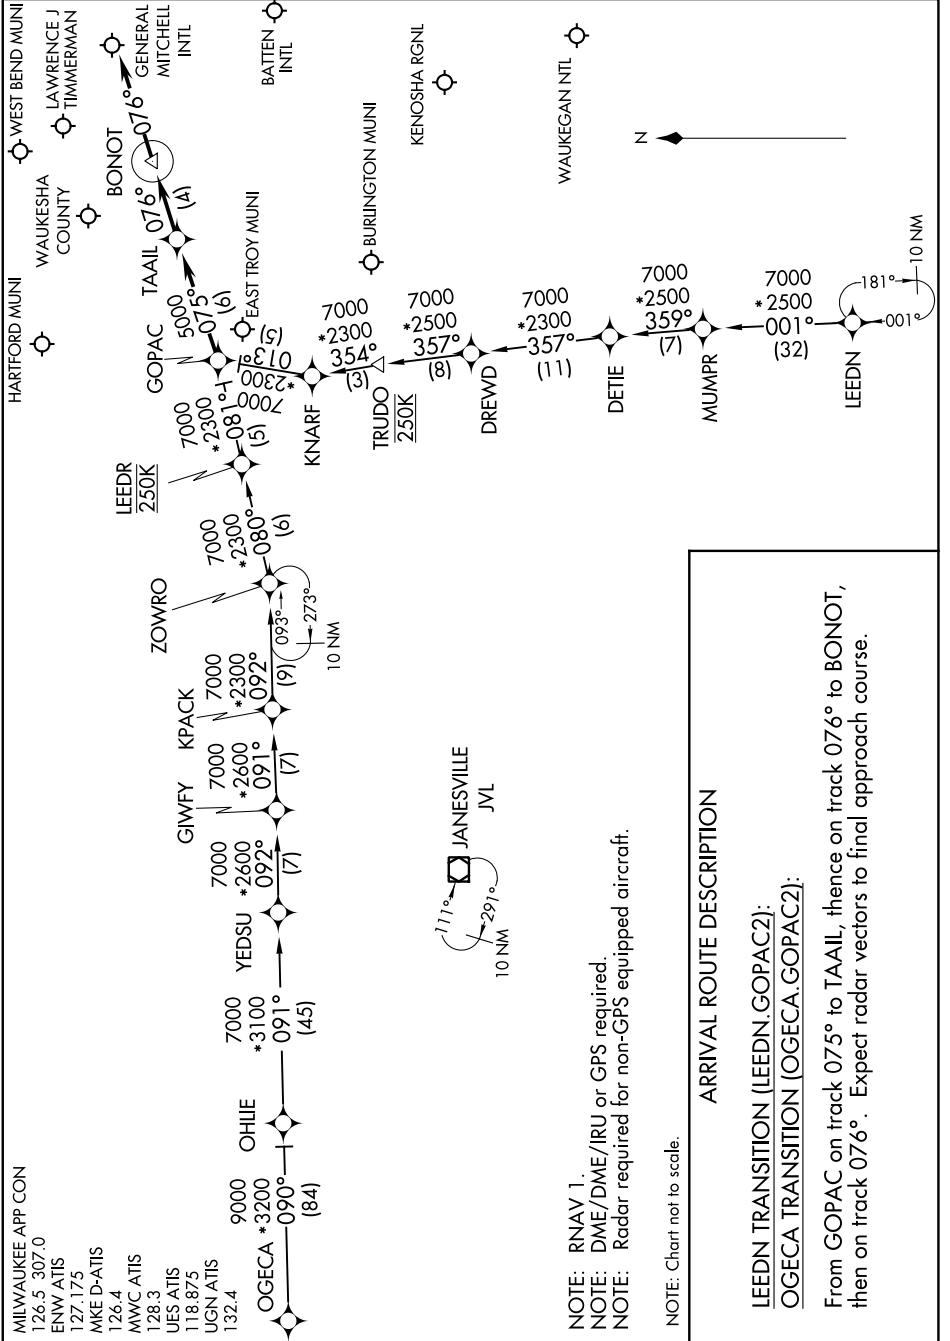

EC-3, 16 JUN 2022 to 14 JUL 2022

- MILWAUKEE APP CON
- 126.5 307.0
- ENW ATIS
- 127.175
- MKE D-ATIS
- 126.4
- MWC ATIS
- 128.3
- UES ATIS
- 118.875
- UGN ATIS
- 132.4

- NOTE: RNAV 1.
- NOTE: DME/DME/IRU or GPS required.
- NOTE: Radar required for non-GPS equipped aircraft.
- NOTE: Chart not to scale.

EC-3, 16 JUN 2022 to 14 JUL 2022