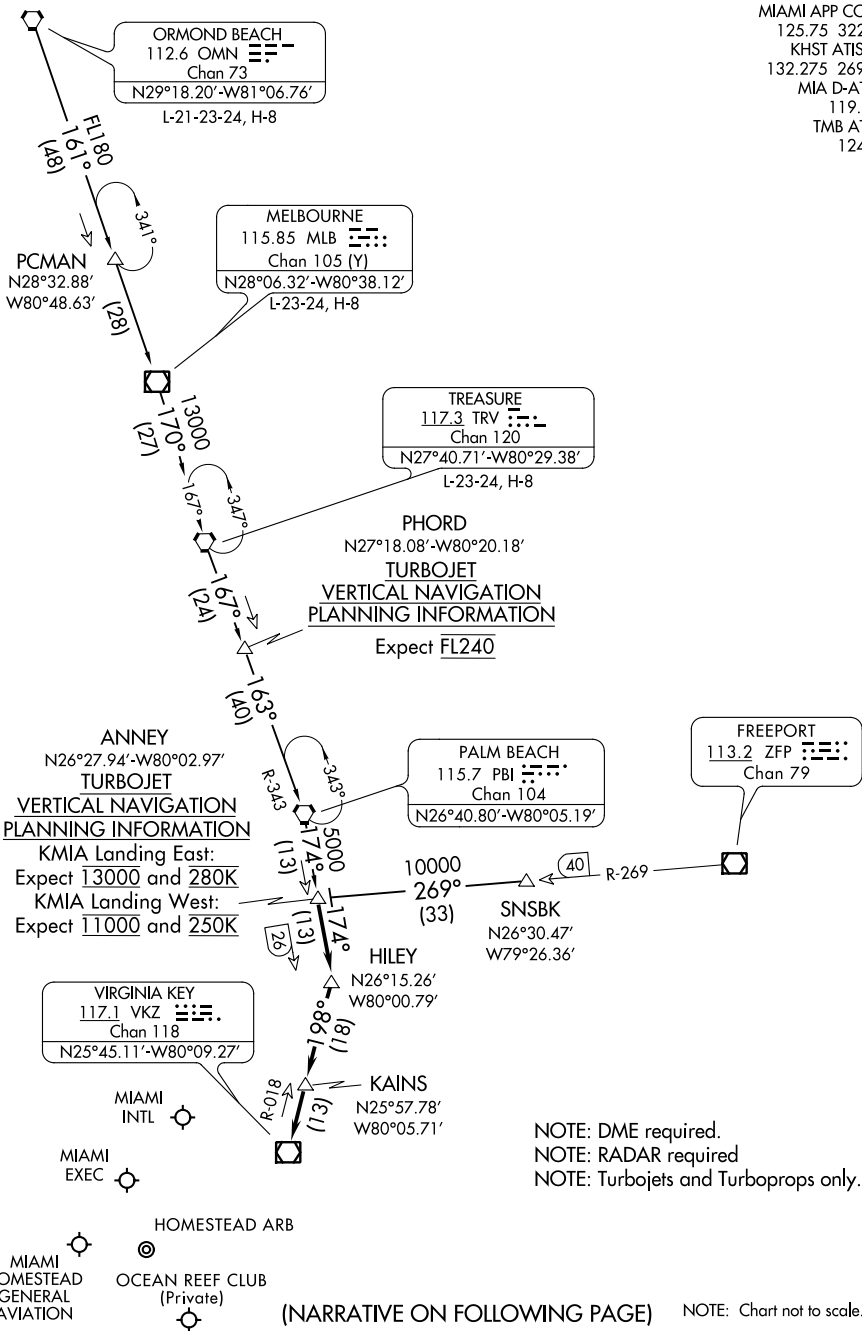

# ANNEY FOUR ARRIVAL

MIAMI, FLORIDA

MIAMI APP CON  
 125.75 322.3  
 KHST ATIS ★  
 132.275 269.9  
 MIA D-ATIS  
 119.15  
 TMB ATIS  
 124.0

SE-3, 16 JUN 2022 to 14 JUL 2022

SE-3, 16 JUN 2022 to 14 JUL 2022

(NARRATIVE ON FOLLOWING PAGE)

NOTE: Chart not to scale.

# ANNEY FOUR ARRIVAL

(ANNEY.ANNEY4) 07DEC17

MIAMI, FLORIDA