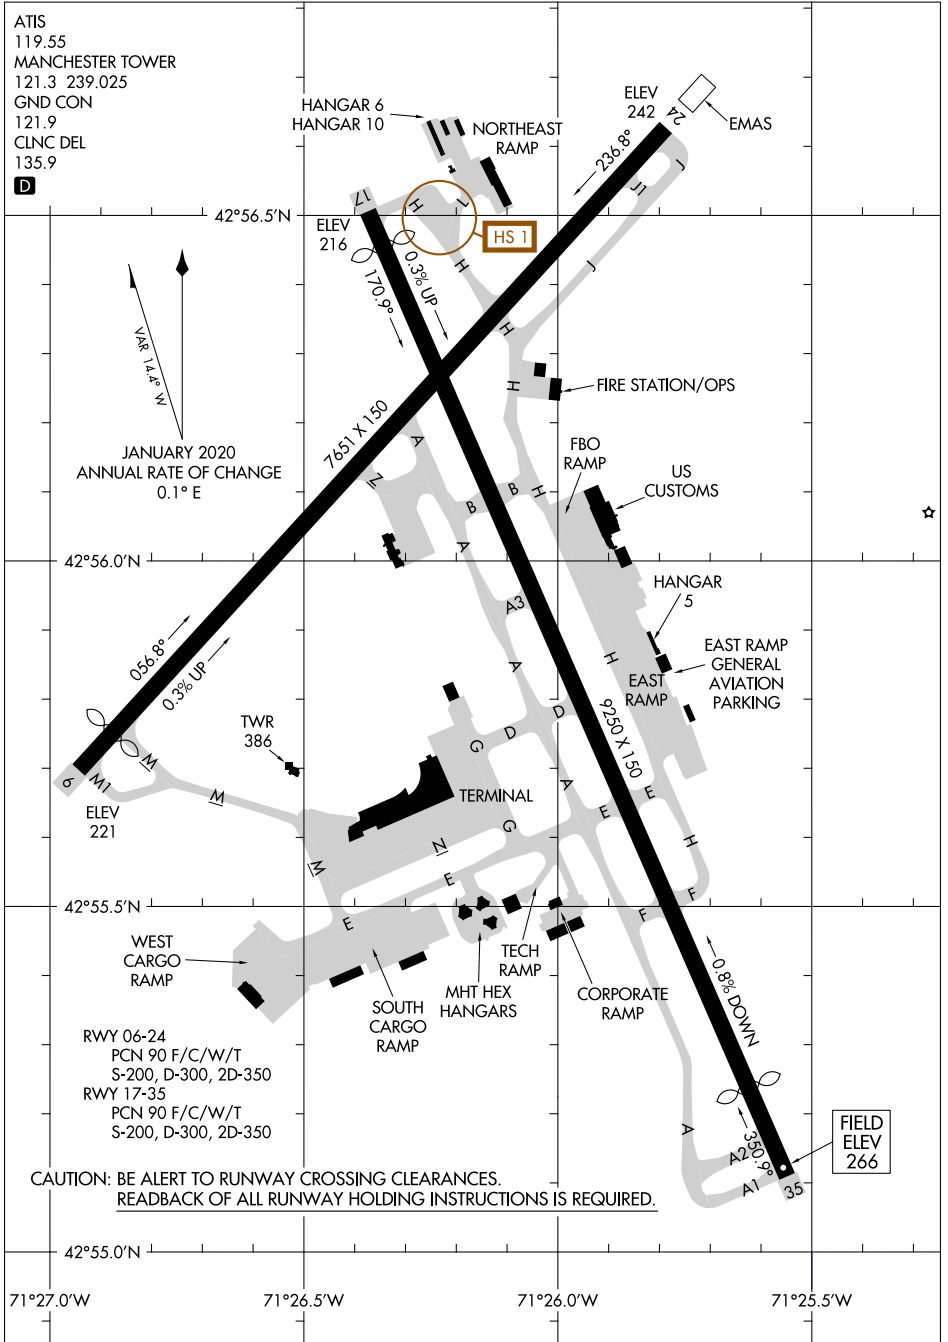

22027

AIRPORT DIAGRAM

AL-246 (FAA)

MANCHESTER BOSTON RGNL (MHT)
MANCHESTER, NEW HAMPSHIRE

ATIS
 119.55
 MANCHESTER TOWER
 121.3 239.025
 GND CON
 121.9
 CLNC DEL
 135.9

D

NE-1, 16 JUN 2022 to 14 JUL 2022

NE-1, 16 JUN 2022 to 14 JUL 2022