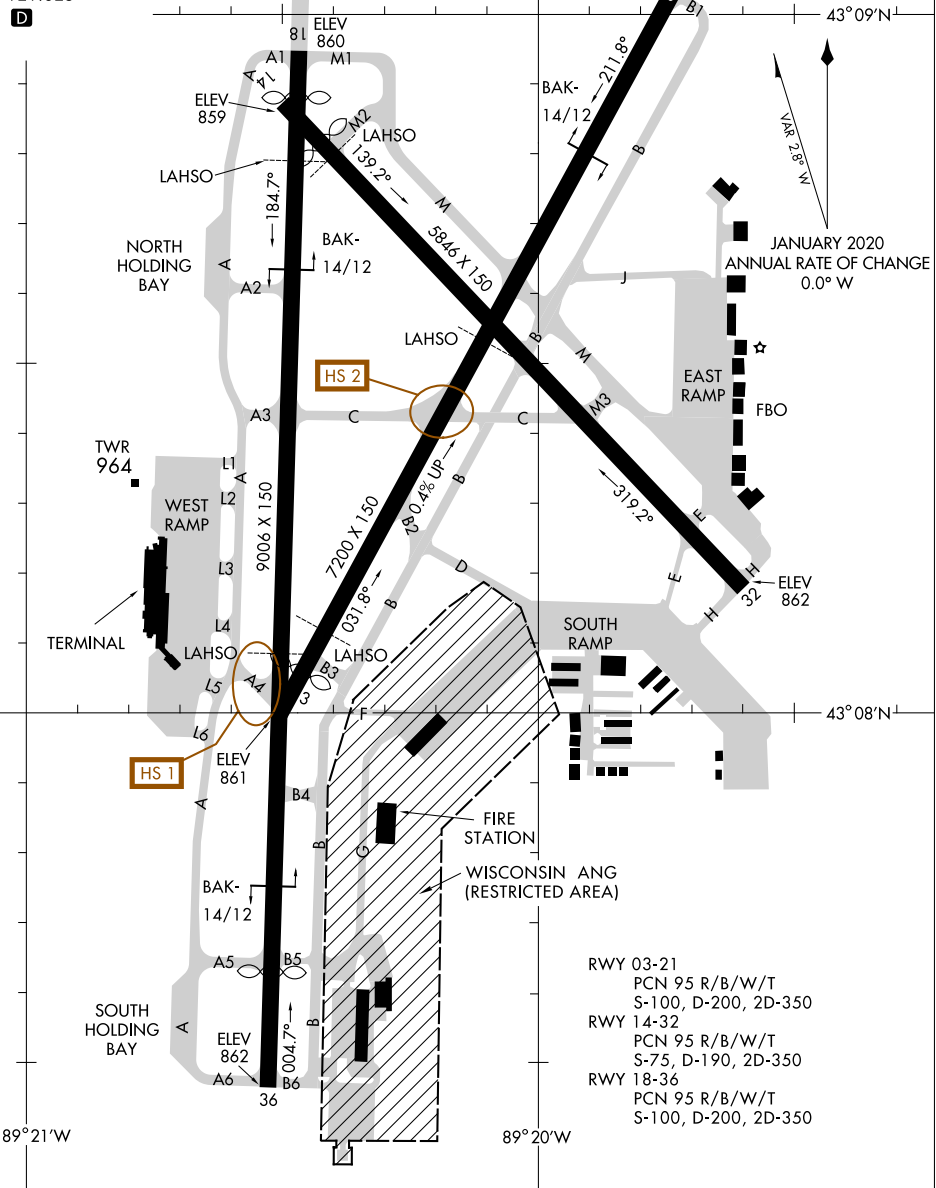

21336

AIRPORT DIAGRAM

DANE COUNTY RGNL/TRUAX FLD (MSN)

AL-245 (FAA)

MADISON, WISCONSIN

ATIS
 124.65 278.3
 MADISON TOWER*
 119.3 257.8
 GND CON
 121.9 348.6
 CLNC DEL
 121.625

CAUTION: BE ALERT TO RUNWAY CROSSING CLEARANCES.
 READBACK OF ALL RUNWAY HOLDING INSTRUCTIONS IS REQUIRED.

EC-3, 16 JUN 2022 to 14 JUL 2022

EC-3, 16 JUN 2022 to 14 JUL 2022

AIRPORT DIAGRAM

21336

MADISON, WISCONSIN

DANE COUNTY RGNL/TRUAX FLD (MSN)