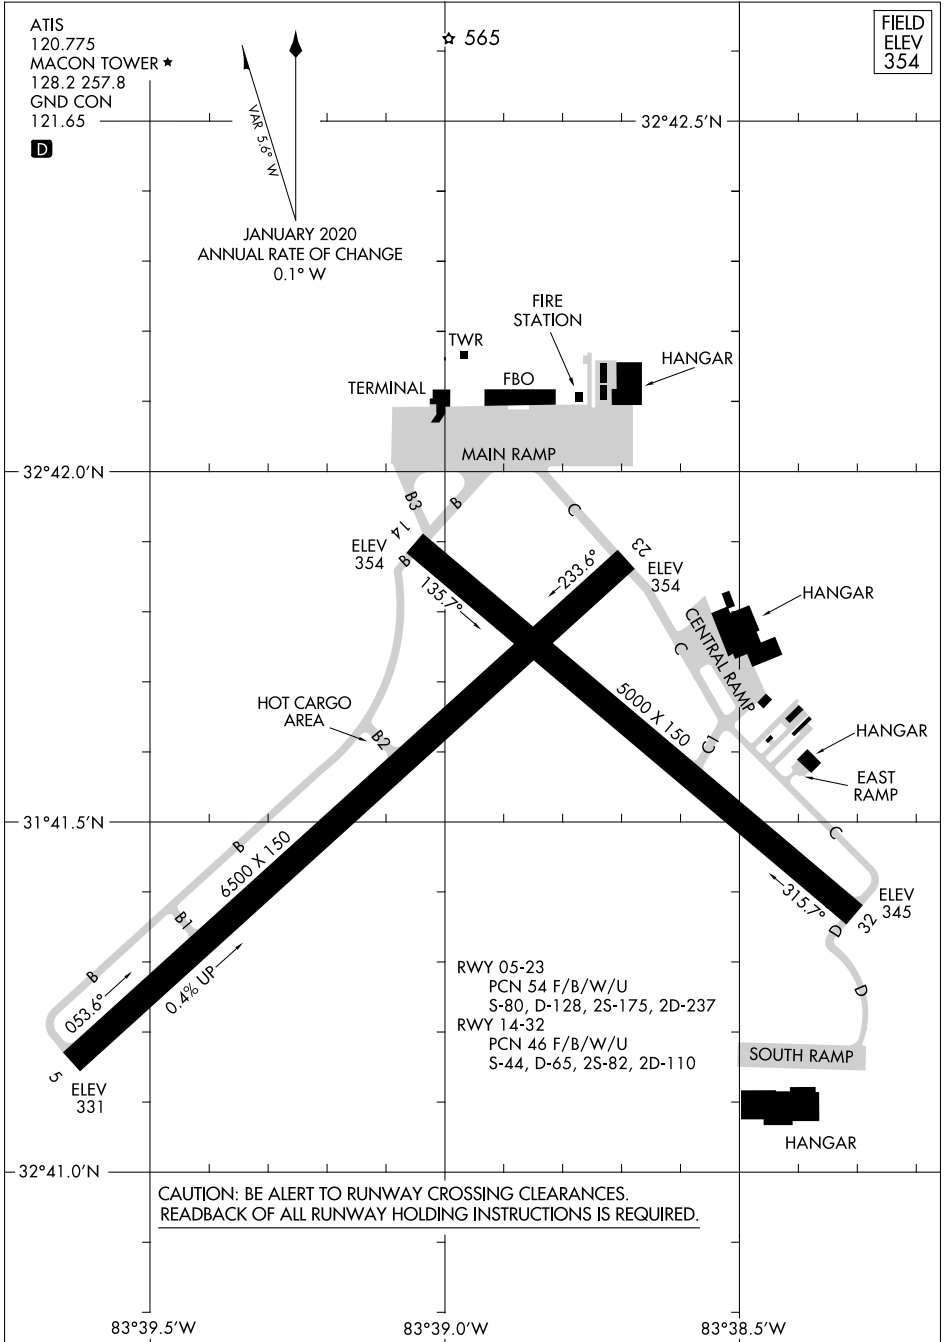

# AIRPORT DIAGRAM

AL-243 (FAA)

MIDDLE GEORGIA RGNL (MCN)  
MACON, GEORGIA

SE-4, 16 JUN 2022 to 14 JUL 2022

SE-4, 16 JUN 2022 to 14 JUL 2022

# AIRPORT DIAGRAM

MACON, GEORGIA  
MIDDLE GEORGIA RGNL (MCN)